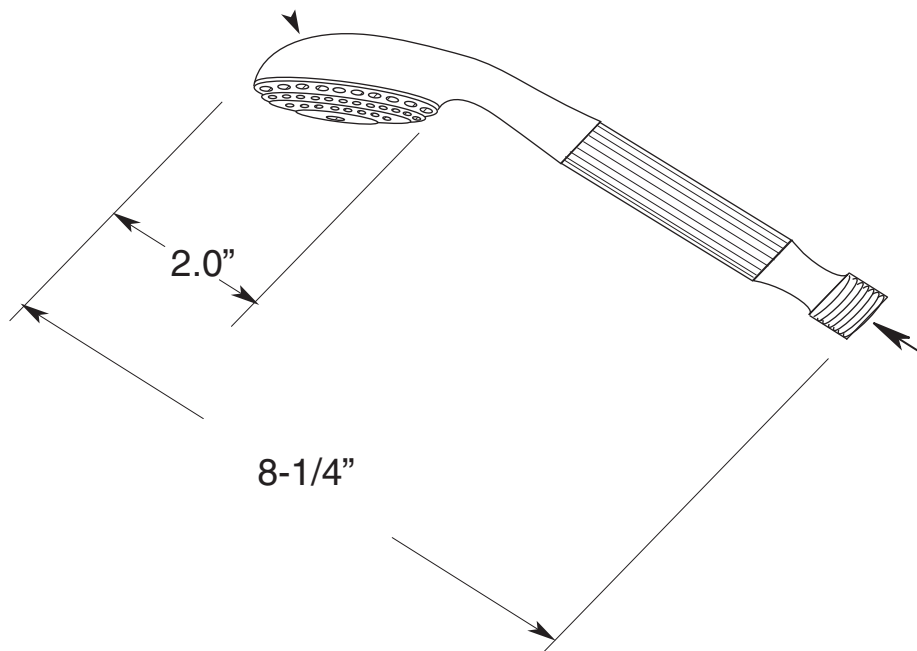

FEATURES:

- All brass construction.
- Black plastic face plate - p/n: 18.10.275
- 1/2" male connection
- 1.8 gpm flow restrictor installed.
- Water saving restrictor available - upon request
- Available in all Sigma finishes.

Specifications
Handshower

Handshower Wand
18.10.023

Note: Measurements are subject to change or cancellation. No responsibility is assumed for use of superseded or voided pages.