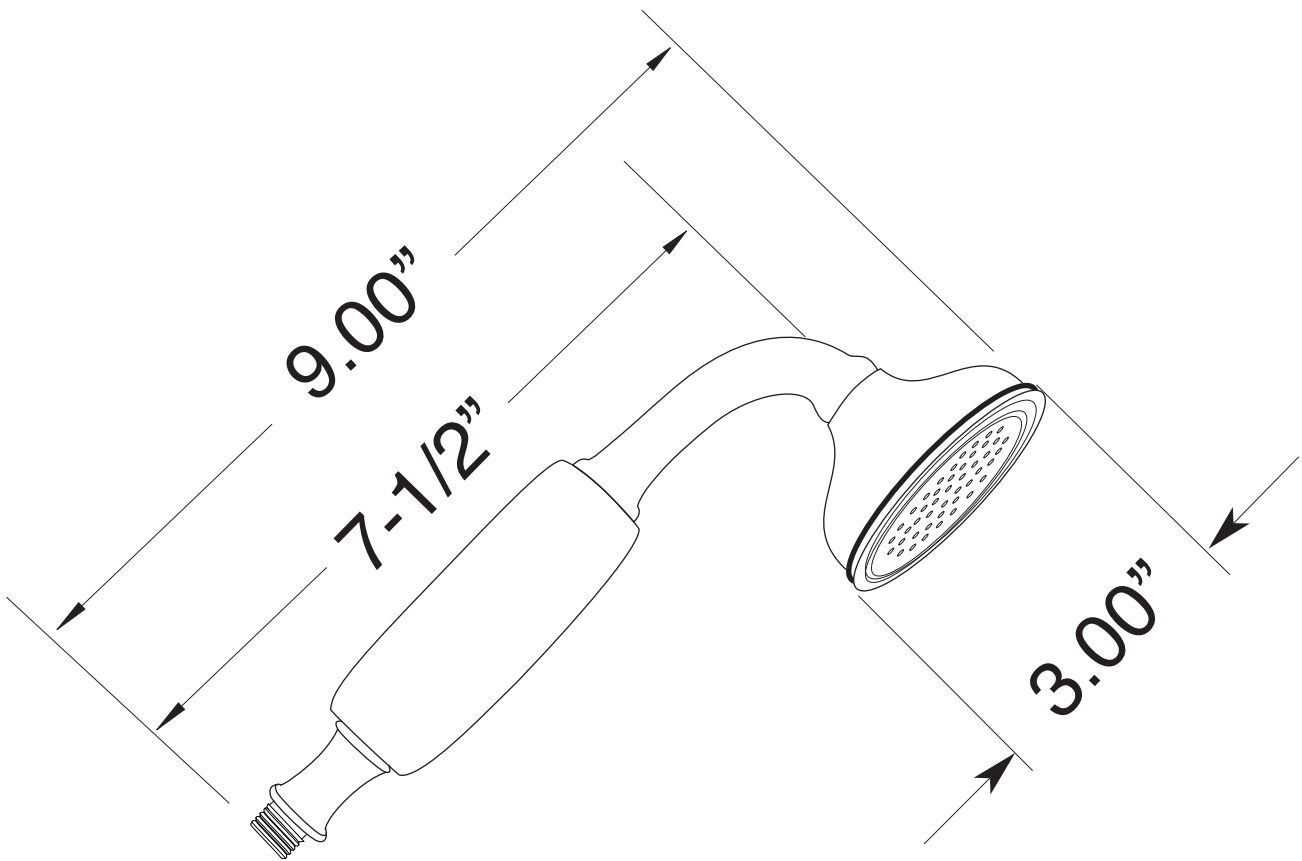

FEATURES:

- All brass construction
- Metal insert available upon request.
- 1/2" male connection
- 1.8 gpm flow restrictor installed
- Available in all Sigma finishes

Handshower

Ceramic Handshower Wand

18.10.205

Note: Measurements are subject to change or cancellation. No responsibility is assumed for use of superseded or voided pages.