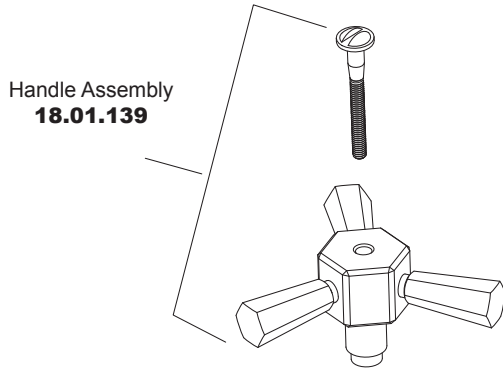

2500 Series 3-Hole Roman
Tub Set with Regent X Handles

1.255477

Trim Only - 1.255477T
Rough Kit - 78.30.006S

18.15.064 Quick
Connect Nipple

18.30.010
cold cartridge
18.30.011
hot cartridge

18.30.038
lock nut

Red Fiber washer
Black rubber washer
(Included with tee)

(Plumber to supply connections)

18.15.049

3/4" MIP x 3/4" MIP x
(Plumber to supply connections) 3/4" NPS Tee

78.30.016
Hot Valve

3/4" MIP
(Plumber to supply connections)