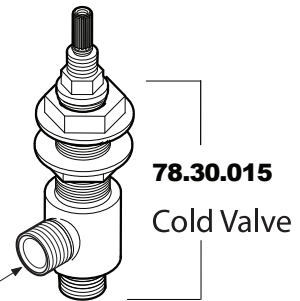

2500 Series 3-Hole Roman
Tub Set with Regent X Handles

1.255477

Trim Only - 1.255477T
Rough Kit - 78.30.006S

18.15.064 Quick
Connect Nipple

18.30.010
cold cartridge
18.30.011
hot cartridge

18.30.038
lock nut

Red Fiber washer
Black rubber washer
(Included with tee)

(Plumber to supply connections)

18.15.049

3/4" MIP x 3/4" MIP x
(Plumber to supply connections) 3/4" NPS Tee

78.30.016
Hot Valve

3/4" MIP
(Plumber to supply connections)