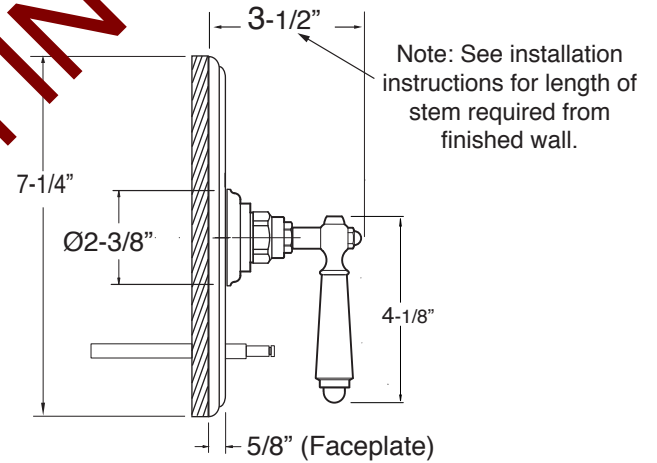

**SPECIFICATIONS**  
**Series 300**

Pressure Balance Tub & Shower  
1.300168  
Aria Handle  
(1.300168T - Trim Only)

Features:

- Forged brass construction
- Ceramic disk valve cartridge 18.30.865
- Adjustable hot limit safety stop
- Reversible cartridge
- 5.6 GPM @ 45 PSI

Cutaway View

Top View

Note: Measurements are subject to change or cancellation. No responsibility is assumed for use of superseded or voided pages.