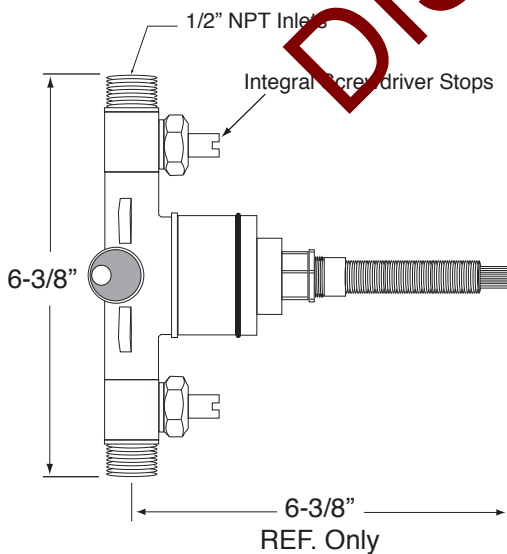

**SPECIFICATIONS**  
**Series 300**

Pressure Balance Tub & Shower  
1.300168  
Aria Handle  
(1.300168T - Trim Only)

Features:

- Forged brass construction
- Ceramic disk valve cartridge 18.30.865
- Adjustable hot limit safety stop
- Reversible cartridge
- 5.6 GPM @ 45 PSI

Cutaway View

Top View

Note: Measurements are subject to change or cancellation. No responsibility is assumed for use of superseded or voided pages.