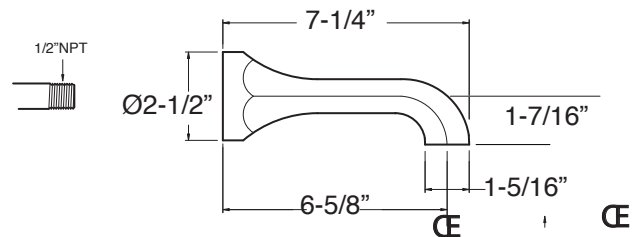

**SPECIFICATIONS**  
**Series 300**

Pressure Balance Tub & Shower  
1.300168  
Aria Handle  
(1.300168T - Trim Only)

Features:

- Forged brass construction
- Ceramic disk valve cartridge 18.30.865
- Adjustable hot limit safety stop
- Reversible cartridge
- 5.6 GPM @ 45 PSI

Cutaway View

Top View

Note: Measurements are subject to change or cancellation. No responsibility is assumed for use of superseded or voided pages.