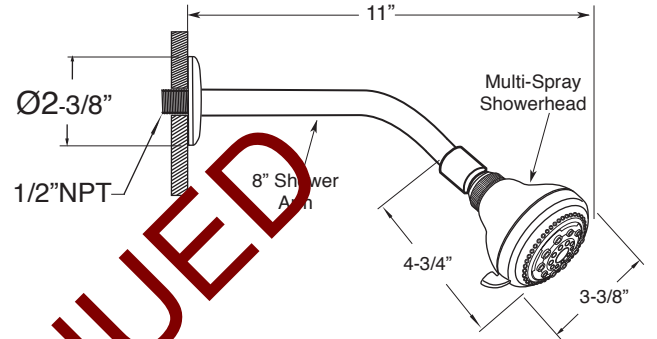

**SPECIFICATIONS**  
**Series 300**

Pressure Balance Tub & Shower  
1.300168  
Aria Handle  
(1.300168T - Trim Only)

Features:

- Forged brass construction
- Ceramic disk valve cartridge 18.30.865
- Adjustable hot limit safety stop
- Reversible cartridge
- 5.6 GPM @ 45 PSI

Cutaway View

Top View

Note: Measurements are subject to change or cancellation. No responsibility is assumed for use of superseded or voided pages.