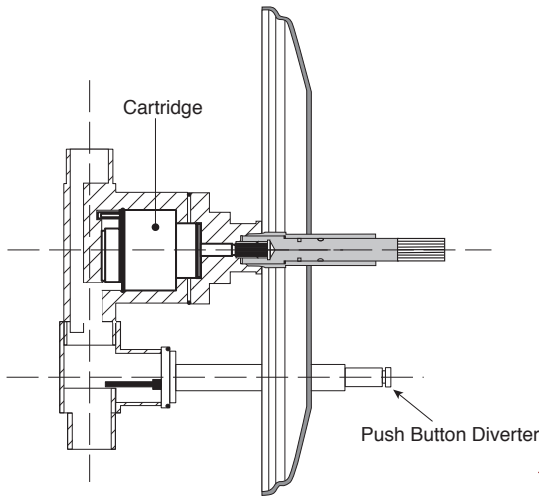

**SPECIFICATIONS**  
**Series 300**

Pressure Balance Tub & Shower  
1.300168  
Aria Handle  
(1.300168T - Trim Only)

Features:

- Forged brass construction
- Ceramic disk valve cartridge 18.30.865
- Adjustable hot limit safety stop
- Reversible cartridge
- 5.6 GPM @ 45 PSI

Cutaway View

Top View

Note: Measurements are subject to change or cancellation. No responsibility is assumed for use of superseded or voided pages.