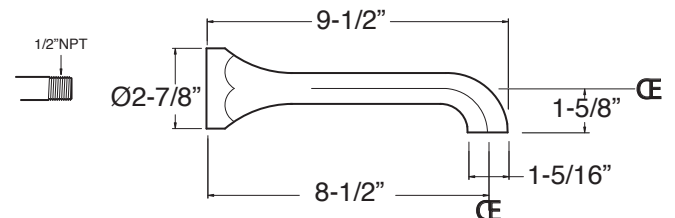

**SPECIFICATIONS**  
**Series 300**

Pressure Balance Tub & Shower  
1.300168  
Aria Handle  
(1.300168T - Trim Only)

Features:

- Forged brass construction
- Ceramic disk valve cartridge 18.30.865
- Adjustable hot limit safety stop
- Reversible cartridge
- 5.6 GPM @ 45 PSI

Cutaway View

Top View

Note: Measurements are subject to change or cancellation. No responsibility is assumed for use of superseded or voided pages.