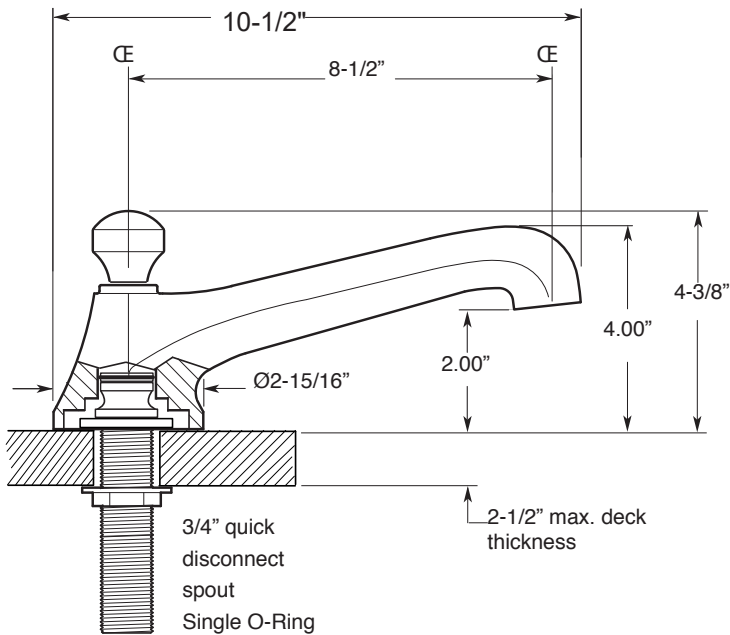

## FEATURES:

- All brass construction.
- 3/4" valve bodies with 16 PT. 1/4-turn ceramic disc cartridge.
  - 18.30.017 Cold, 18.30.018 Hot
- Available in all finishes. Warranty varies according to finish.

## 300 Series 3-Hole Roman Tub Set with Aria Handle

**1.300177**

1.300177T - Trim Only

18.30.006 - Rough Kit

**NOTE:** Spout and valves install through 1-1/4" diameter holes.  
Plumber to provide 3/4" supply lines to valves

Note: Measurements are subject to change or cancellation. No responsibility is assumed for use of superseded or voided pages.