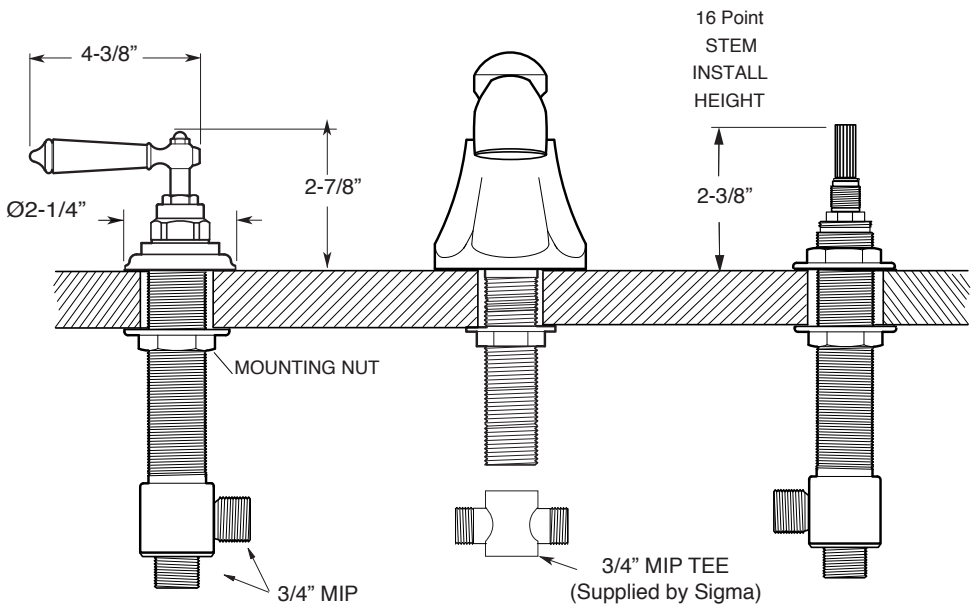

## FEATURES:

- All brass construction.
- 3/4" valve bodies with 16 PT. 1/4-turn ceramic disc cartridge.
  - 18.30.017 Cold, 18.30.018 Hot
- Available in all finishes. Warranty varies according to finish.

## 300 Series 3-Hole Roman Tub Set with Aria Handle

**1.300177**

1.300177T - Trim Only

18.30.006 - Rough Kit

**NOTE:** Spout and valves install through 1-1/4" diameter holes.  
Plumber to provide 3/4" supply lines to valves

Note: Measurements are subject to change or cancellation. No responsibility is assumed for use of superseded or voided pages.