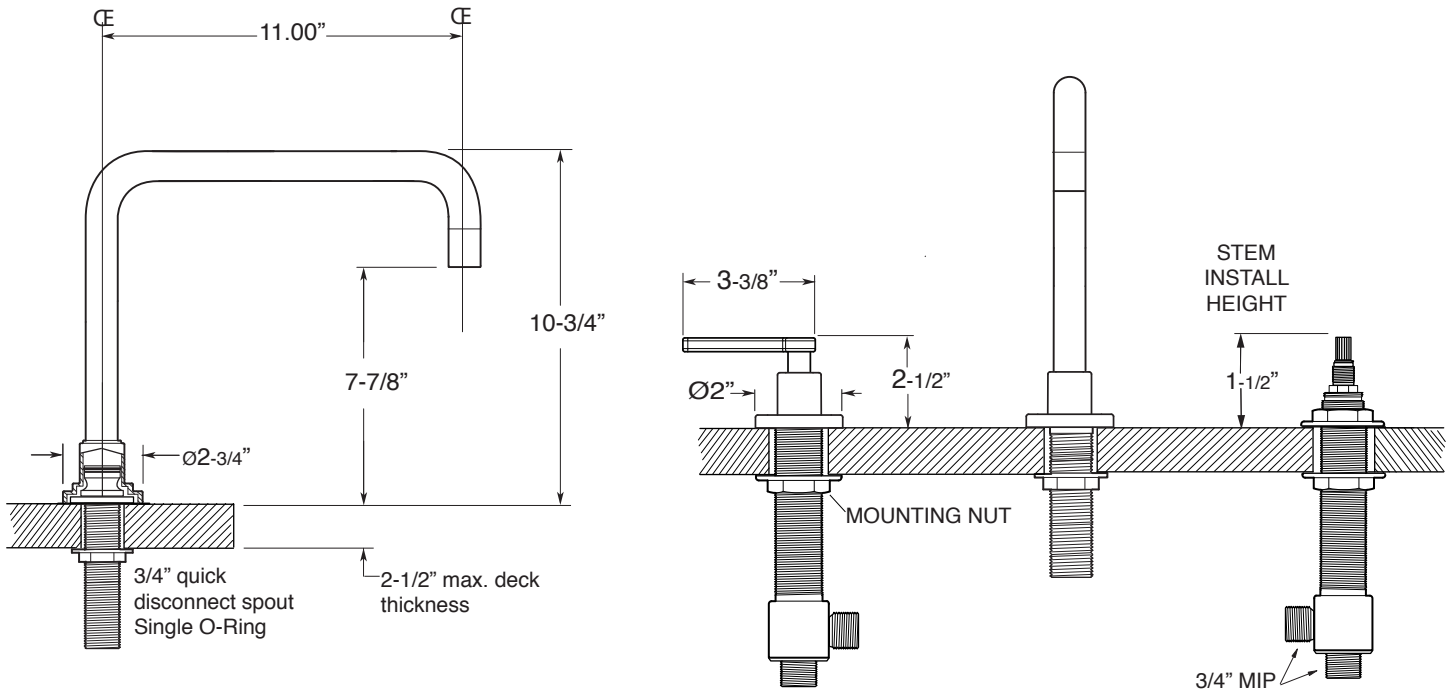

FEATURES:

- All brass construction.
- 3/4" valve bodies with 20 PT. 1/4-turn ceramic disc cartridge.
 - Cold Cartridge 18.30.010, Hot Cartridge 18.30.011
- Available in all finishes. Warranty varies according to finish.

SPECIFICATIONS

4400 Series 5-Hole Roman Tub Set with Carina Handles

1.442893

1.442893T - Trim Only

78.30.136 - Rough Kit

Spout and valves install through 1-1/4" diameter holes.
Plumber to provide 3/4" supply lines to valves

NOTE: 1/2" outlet for in-line vacuum breaker (18.15.055), and 60" chrome spiral hose (18.10.016) - INCLUDED

Note: Measurements are subject to change or cancellation. No responsibility is assumed for use of superseded or voided pages.