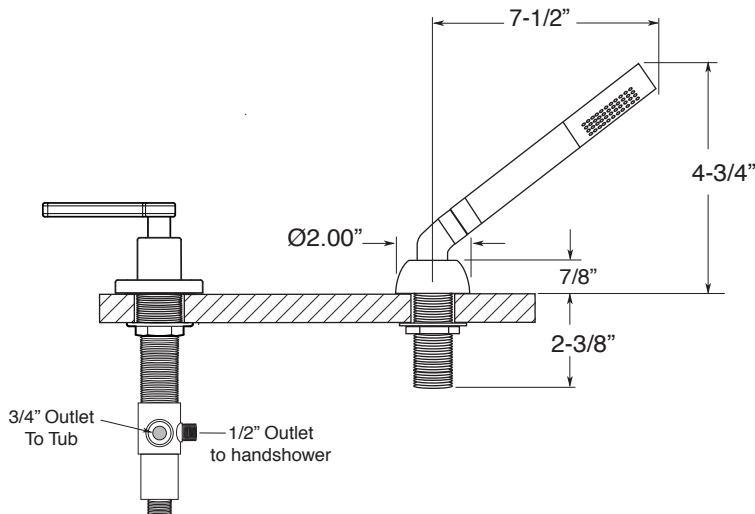

FEATURES:

- All brass construction.
- 3/4" valve bodies with 20 PT. 1/4-turn ceramic disc cartridge.
 - Cold Cartridge 18.30.010, Hot Cartridge 18.30.011
- Available in all finishes. Warranty varies according to finish.

SPECIFICATIONS

4400 Series 5-Hole Roman Tub Set with Carina Handles

1.442893

1.442893T - Trim Only

78.30.136 - Rough Kit

Spout and valves install through 1-1/4" diameter holes.
Plumber to provide 3/4" supply lines to valves

NOTE: 1/2" outlet for in-line vacuum breaker (18.15.055), and 60" chrome spiral hose (18.10.016) - INCLUDED

Note: Measurements are subject to change or cancellation. No responsibility is assumed for use of superseded or voided pages.