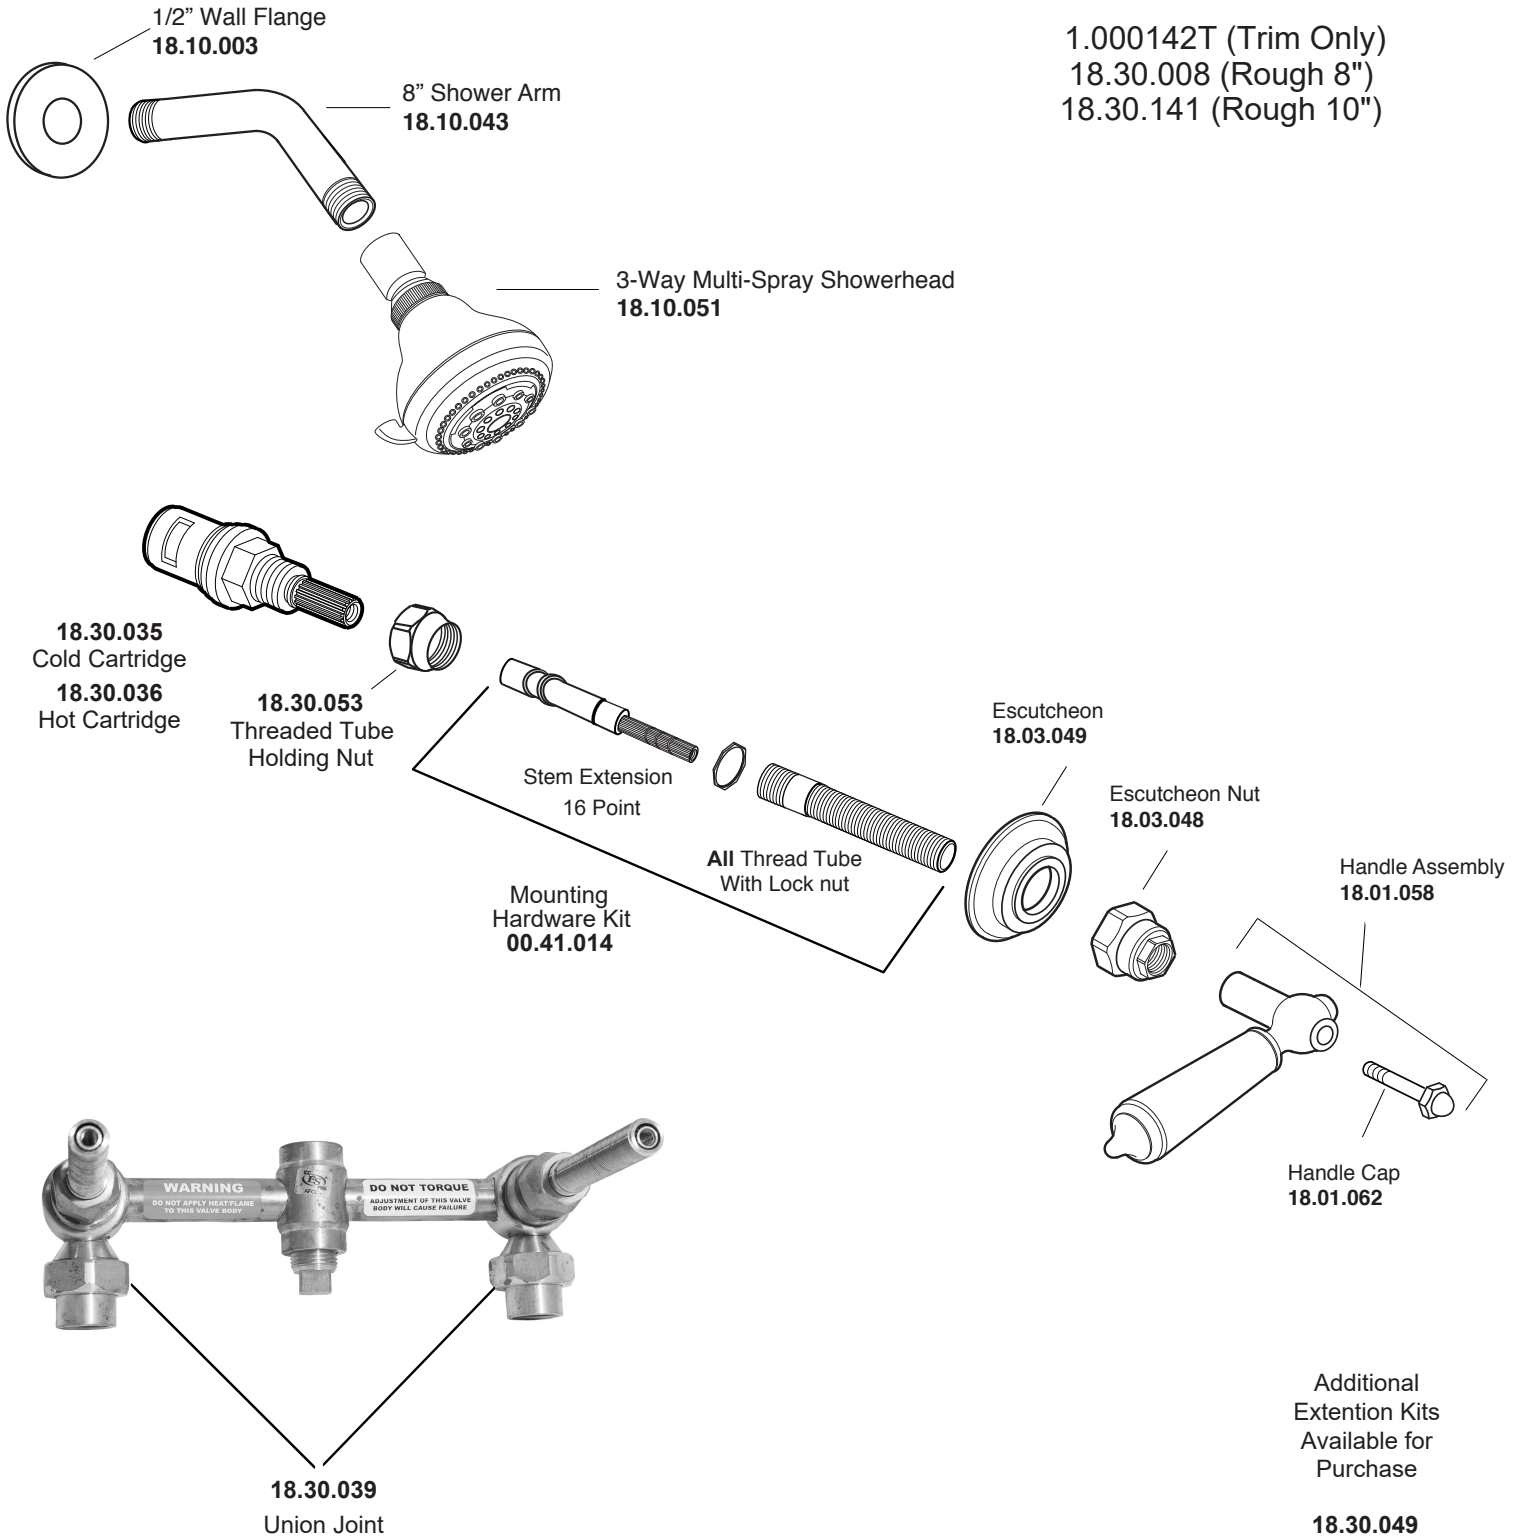

PARTS LIST

2 Valve Shower Set with Aria Handles

1.000142

1.000142T (Trim Only)
18.30.008 (Rough 8")
18.30.141 (Rough 10")

Additional
Extension Kits
Available for
Purchase

18.30.049
(1) per Handle