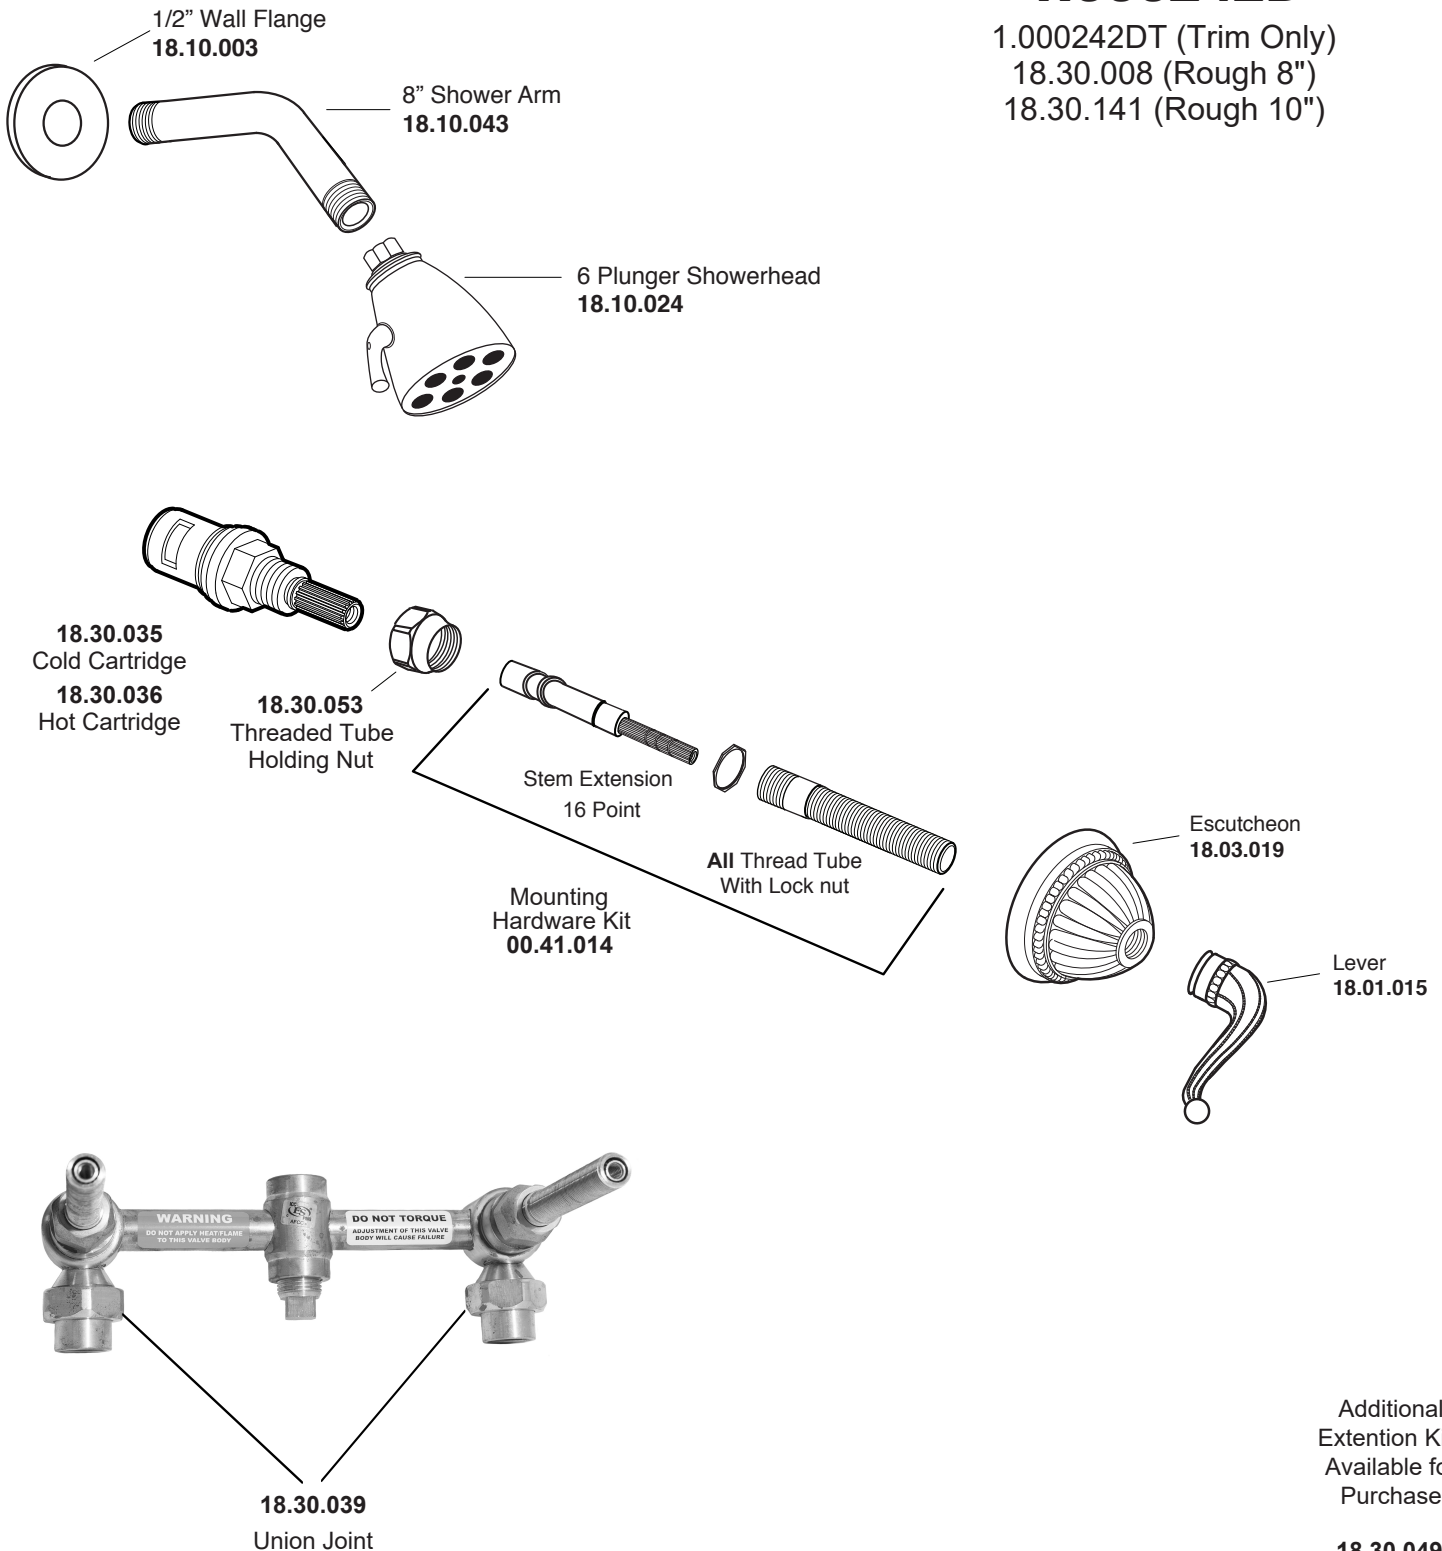

# PARTS LIST

## 2 Valve Shower Set with Jefferson Elite II Handles

### 1.000242D

1.000242DT (Trim Only)  
18.30.008 (Rough 8")  
18.30.141 (Rough 10")

Additional  
Extention Kits  
Available for  
Purchase

**18.30.049**  
**(1) per Handle**