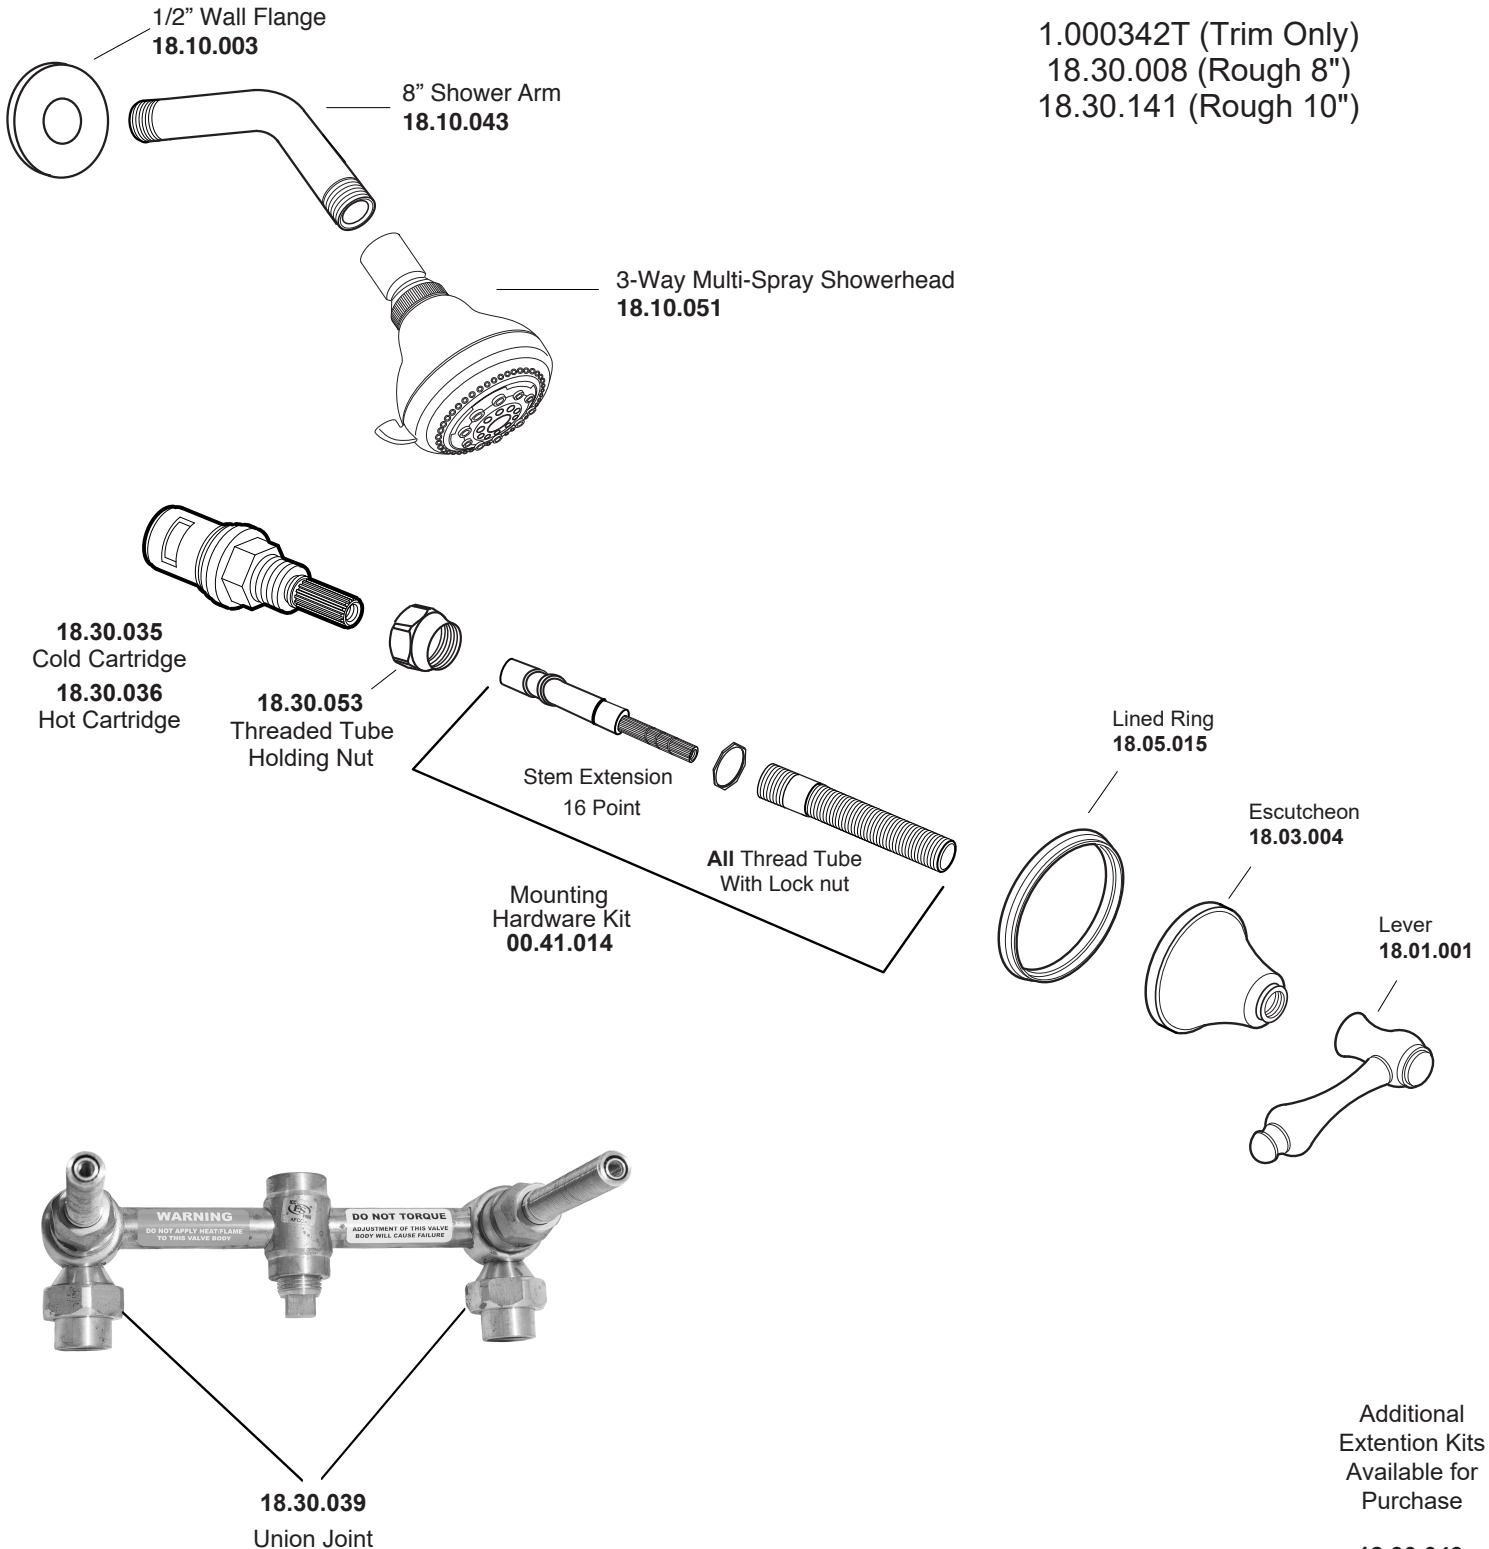

PARTS LIST

2 Valve Shower Set with Lexington Handles

1.000342

1.000342T (Trim Only)
18.30.008 (Rough 8")
18.30.141 (Rough 10")

Additional
Extention Kits
Available for
Purchase

18.30.049
(1) per Handle