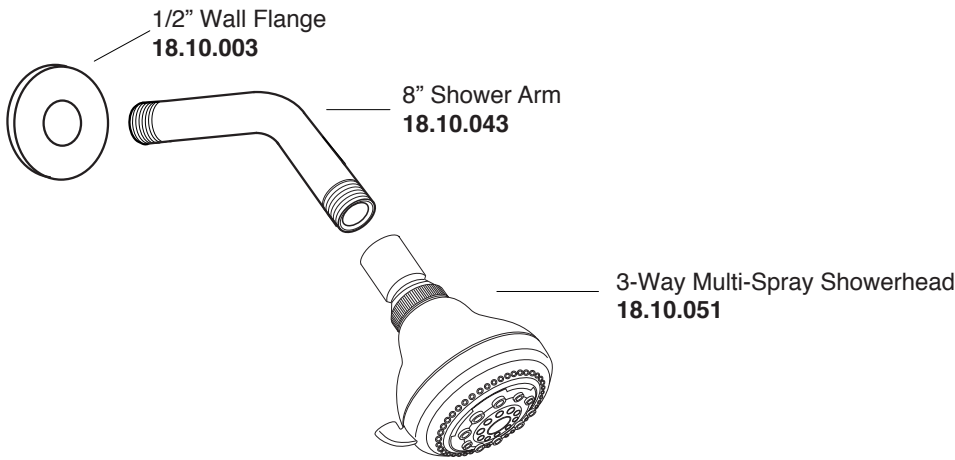

PARTS LIST

2 Valve Shower Set with Charlotte Handles

1.000442

1.000442T (Trim Only)

18.30.008 (Rough 8")

18.30.141 (Rough 10")

Additional
Extension Kits
Available for
Purchase

18.30.049
(1) per Handle