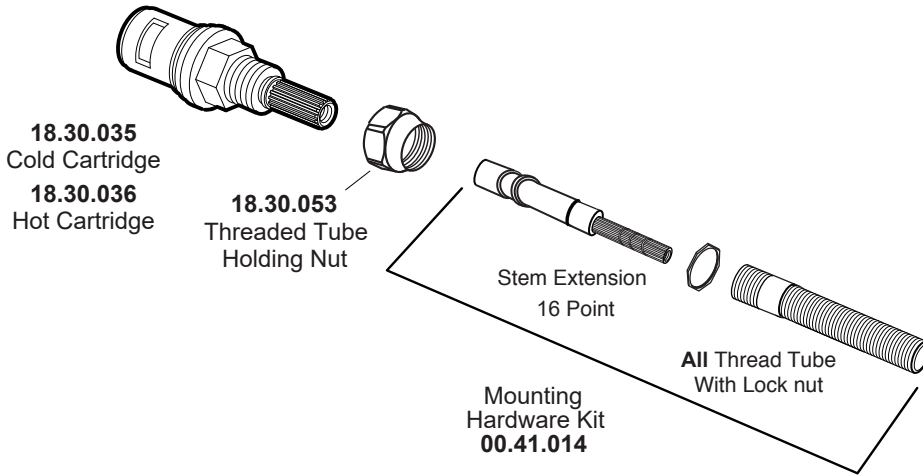

PARTS LIST

2 Valve Shower Set with Charlotte Handles

1.000442

1.000442T (Trim Only)

18.30.008 (Rough 8")

18.30.141 (Rough 10")

Additional
Extension Kits
Available for
Purchase

18.30.049
(1) per Handle