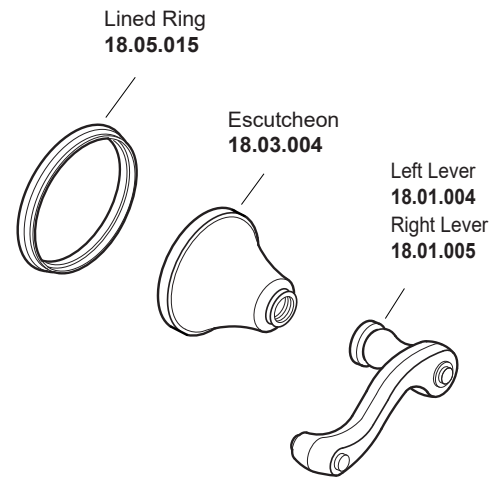

PARTS LIST

2 Valve Shower Set with Charlotte Handles

1.000442

1.000442T (Trim Only)

18.30.008 (Rough 8")

18.30.141 (Rough 10")

Additional
Extension Kits
Available for
Purchase

18.30.049
(1) per Handle