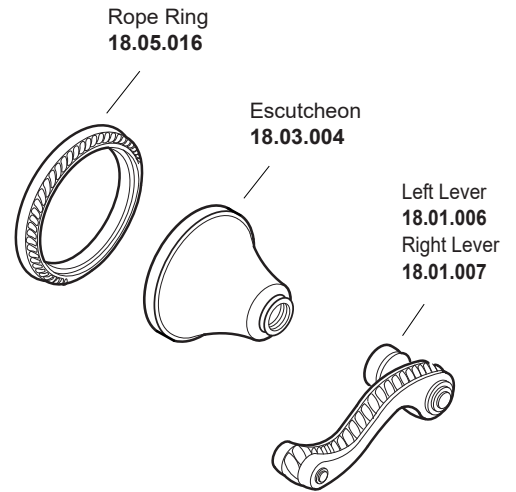

# PARTS LIST

## 2 Valve Shower Set with Charlotte Elite Handles

### 1.000542

1.000542T (Trim Only)  
18.30.008 (Rough 8")  
18.30.141 (Rough 10")

Additional  
Extention Kits  
Available for  
Purchase

**18.30.049**  
**(1) per Handle**