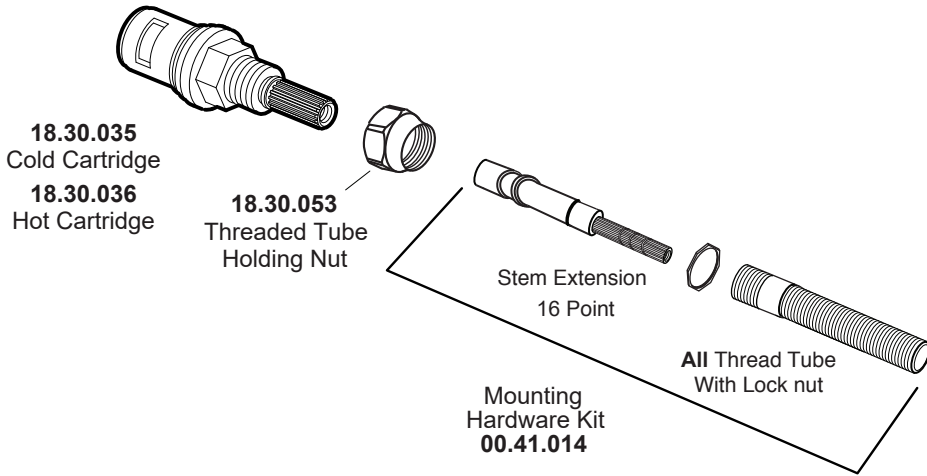

# PARTS LIST

## 2 Valve Shower Set with Charlotte Elite Handles

### 1.000542

1.000542T (Trim Only)  
18.30.008 (Rough 8")  
18.30.141 (Rough 10")

Additional  
Extention Kits  
Available for  
Purchase

**18.30.049**  
**(1) per Handle**