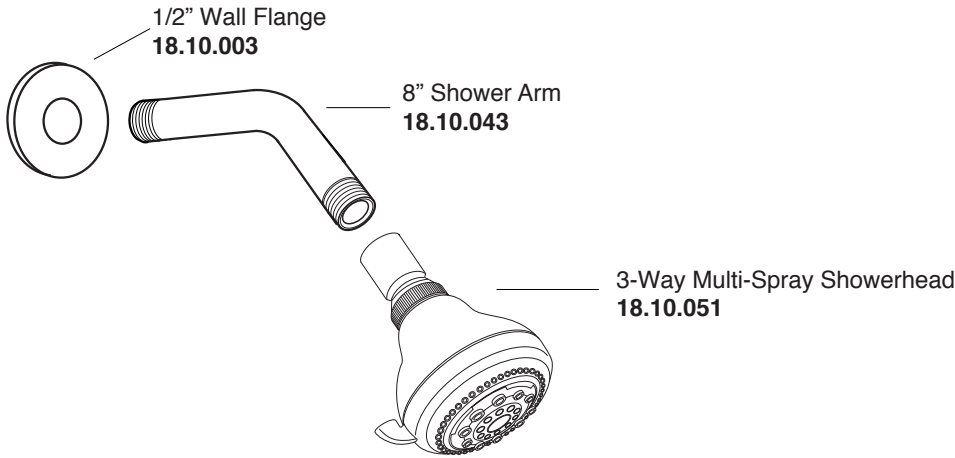

# PARTS LIST

## 2 Valve Shower Set with Charlotte Elite Handles

### 1.000542

1.000542T (Trim Only)  
18.30.008 (Rough 8")  
18.30.141 (Rough 10")

Additional  
Extention Kits  
Available for  
Purchase

**18.30.049**  
**(1) per Handle**