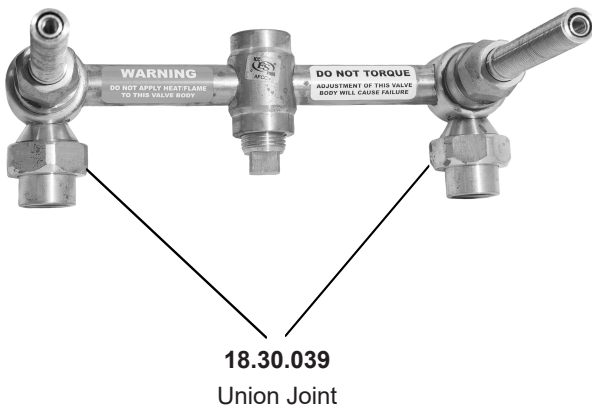

# PARTS LIST

## 2 Valve Shower Set with Charlotte Elite Handles

### 1.000542

1.000542T (Trim Only)  
18.30.008 (Rough 8")  
18.30.141 (Rough 10")

Additional  
Extention Kits  
Available for  
Purchase

**18.30.049**  
**(1) per Handle**