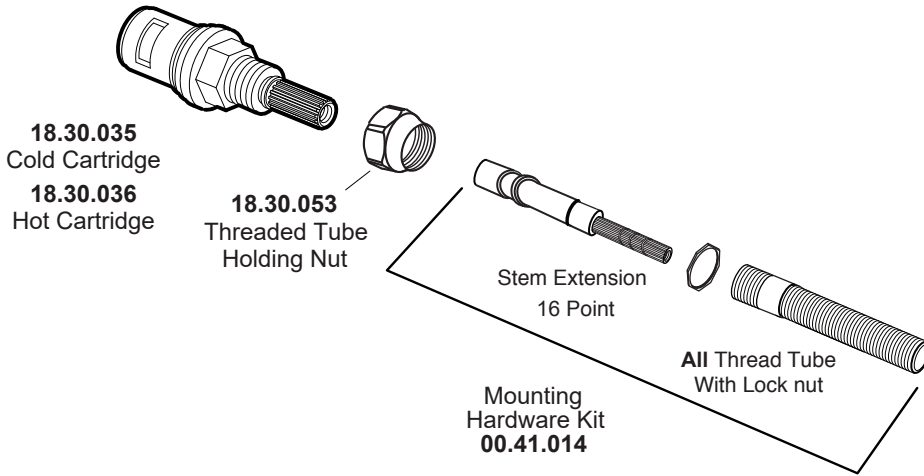

PARTS LIST

2 Valve Shower Set with Portsmouth Handles

1.000642

1.000642T (Trim Only)
18.30.008 (Rough 8")
18.30.141 (Rough 10")

Additional
Extention Kits
Available for
Purchase

18.30.049
(1) per Handle