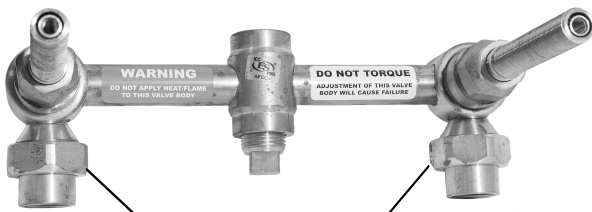

PARTS LIST

2 Valve Shower Set with Portsmouth Handles

1.000642

1.000642T (Trim Only)
18.30.008 (Rough 8")
18.30.141 (Rough 10")

Additional
Extention Kits
Available for
Purchase

18.30.049
(1) per Handle