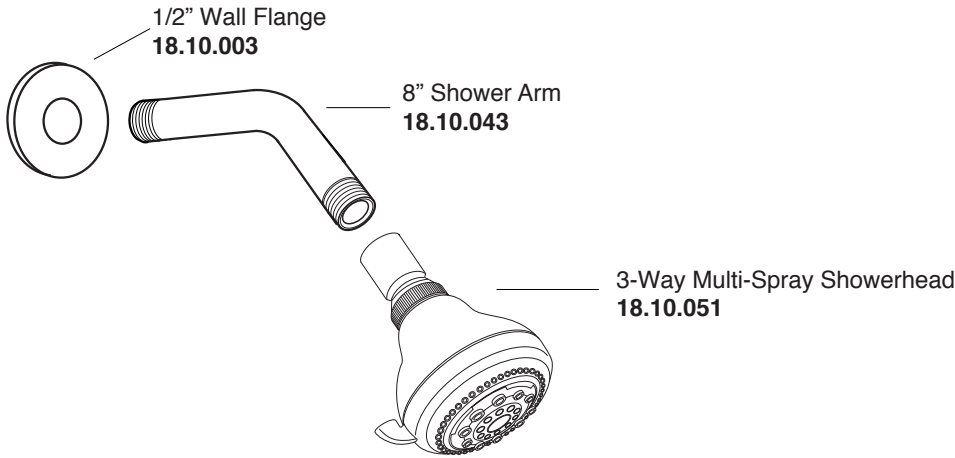

PARTS LIST

2 Valve Shower Set with Portsmouth Handles

1.000642

1.000642T (Trim Only)
18.30.008 (Rough 8")
18.30.141 (Rough 10")

Additional
Extention Kits
Available for
Purchase

18.30.049
(1) per Handle