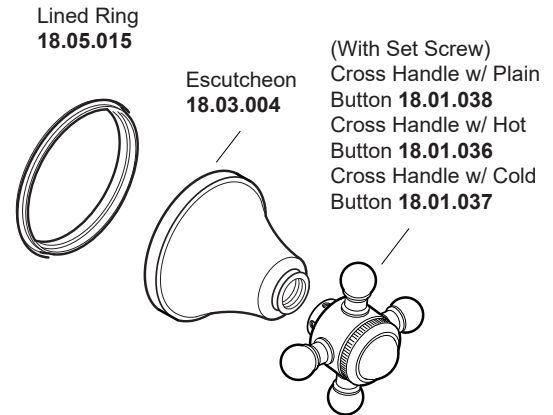

PARTS LIST

2 Valve Shower Set with Portsmouth Handles

1.000642

1.000642T (Trim Only)
18.30.008 (Rough 8")
18.30.141 (Rough 10")

Additional
Extention Kits
Available for
Purchase

18.30.049
(1) per Handle