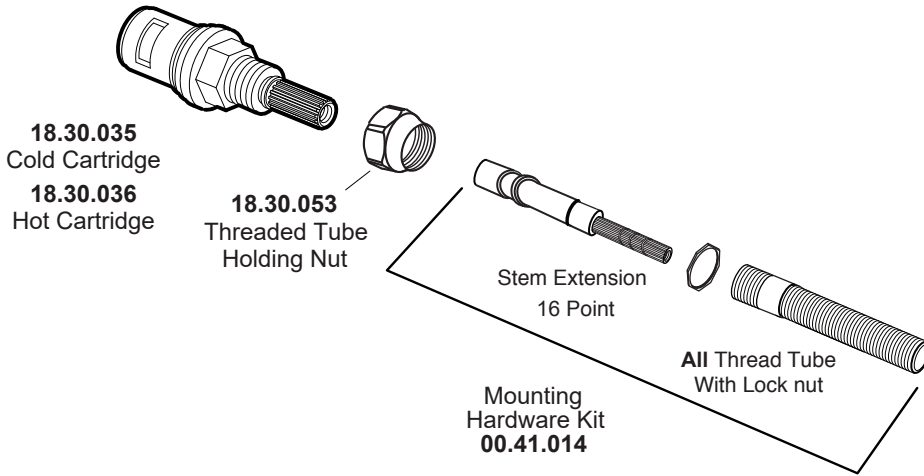

# PARTS LIST

## 2 Valve Shower Set with Salem Handles

**1.000942**

1.000942T (Trim Only)  
18.30.008 (Rough 8")  
18.30.141 (Rough 10")

Additional  
Extention Kits  
Available for  
Purchase

**18.30.049**  
**(1) per Handle**