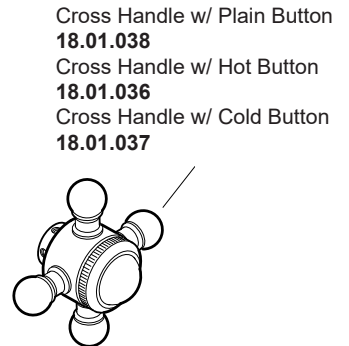

# PARTS LIST

## 2 Valve Shower Set with Salem Handles

**1.000942**

1.000942T (Trim Only)  
18.30.008 (Rough 8")  
18.30.141 (Rough 10")

Additional  
Extention Kits  
Available for  
Purchase

**18.30.049**  
**(1) per Handle**