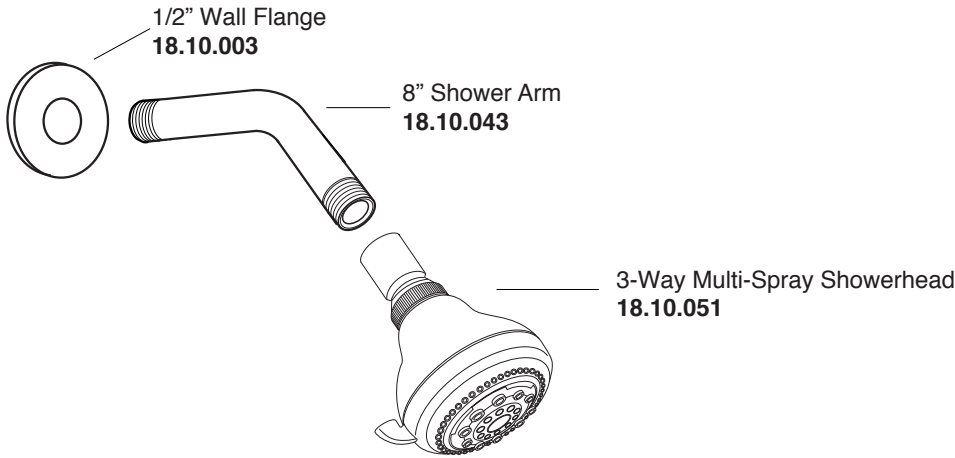

# PARTS LIST

## 2 Valve Shower Set with Salem Handles

**1.000942**

1.000942T (Trim Only)  
18.30.008 (Rough 8")  
18.30.141 (Rough 10")

Additional  
Extention Kits  
Available for  
Purchase

**18.30.049**  
**(1) per Handle**