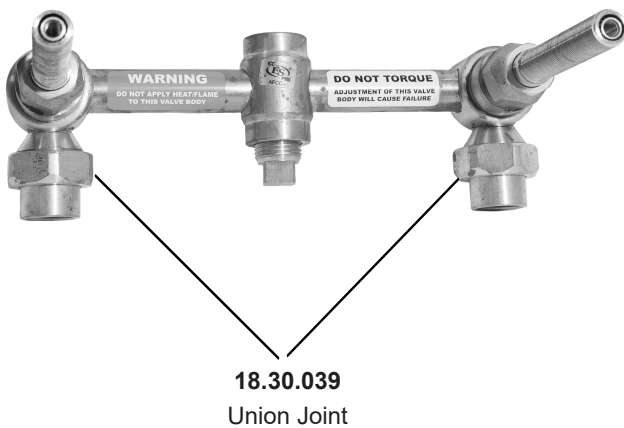

# PARTS LIST

## 2 Valve Shower Set with Salem Handles

**1.000942**

1.000942T (Trim Only)  
18.30.008 (Rough 8")  
18.30.141 (Rough 10")

Additional  
Extention Kits  
Available for  
Purchase

**18.30.049**  
**(1) per Handle**