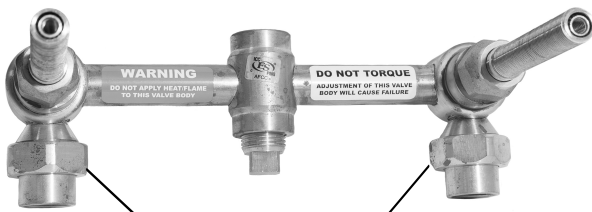

## 2 Valve Shower Set with Seville Handles

### 1.001242

1.001242T (Trim Only)  
18.30.008 (Rough 8")  
18.30.141 (Rough 10")

Escutcheon  
18.03.010

Handle Less Ring  
18.01.024

18.30.039  
Union Joint

Additional  
Extension Kits  
Available for  
Purchase