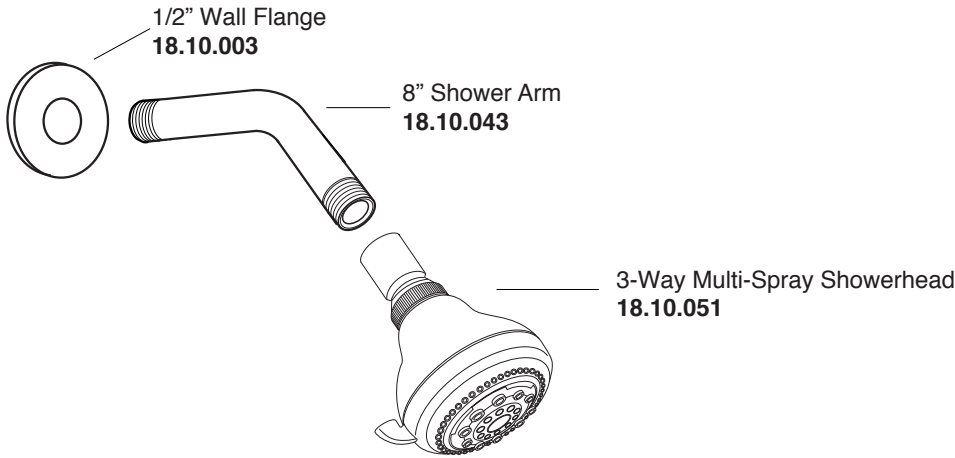

# PARTS LIST

## 2 Valve Shower Set with Seville Handles

### 1.001242

1.001242T (Trim Only)  
18.30.008 (Rough 8")  
18.30.141 (Rough 10")

Escutcheon  
18.03.010

Handle Less Ring  
18.01.024

18.30.039  
Union Joint

Additional  
Extension Kits  
Available for  
Purchase