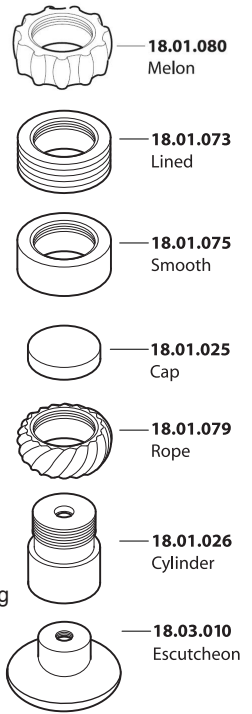

# PARTS LIST

## 2 Valve Shower Set with Seville Handles

### 1.001242

1.001242T (Trim Only)  
18.30.008 (Rough 8")  
18.30.141 (Rough 10")

Escutcheon  
18.03.010

Handle Less Ring  
18.01.024

18.30.039  
Union Joint

Additional  
Extension Kits  
Available for  
Purchase