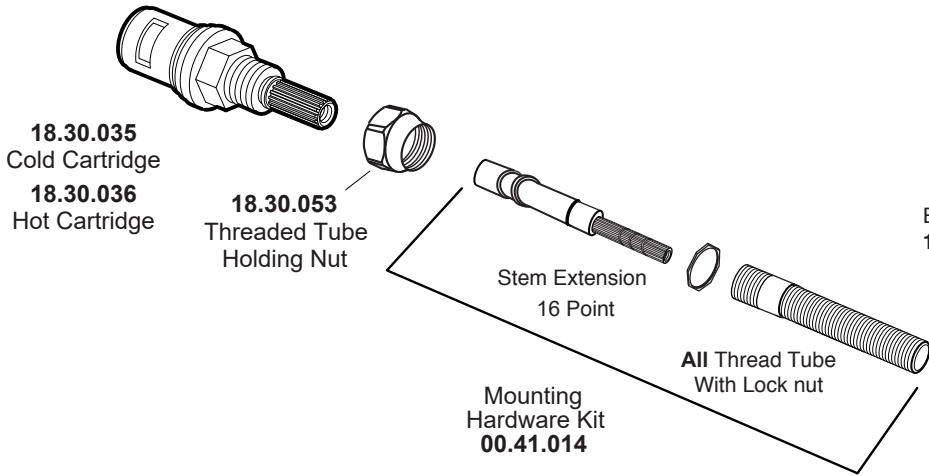

# PARTS LIST

## 2 Valve Shower Set with Seville Handles

### 1.001242

1.001242T (Trim Only)  
18.30.008 (Rough 8")  
18.30.141 (Rough 10")

Escutcheon  
18.03.010

Handle Less Ring  
18.01.024

18.30.039  
Union Joint

Additional  
Extension Kits  
Available for  
Purchase