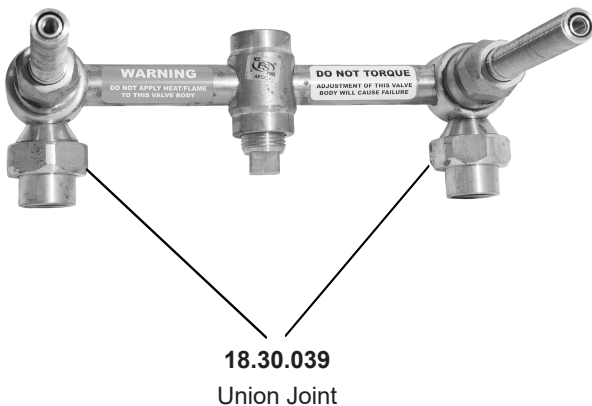

PARTS LIST

2 Valve Shower Set with Hampshire Handles

1.001342

1.001342T (Trim Only)
18.30.008 (Rough 8")
18.30.141 (Rough 10")

Additional
Extention Kits
Available for
Purchase

18.30.049
(1) per Handle