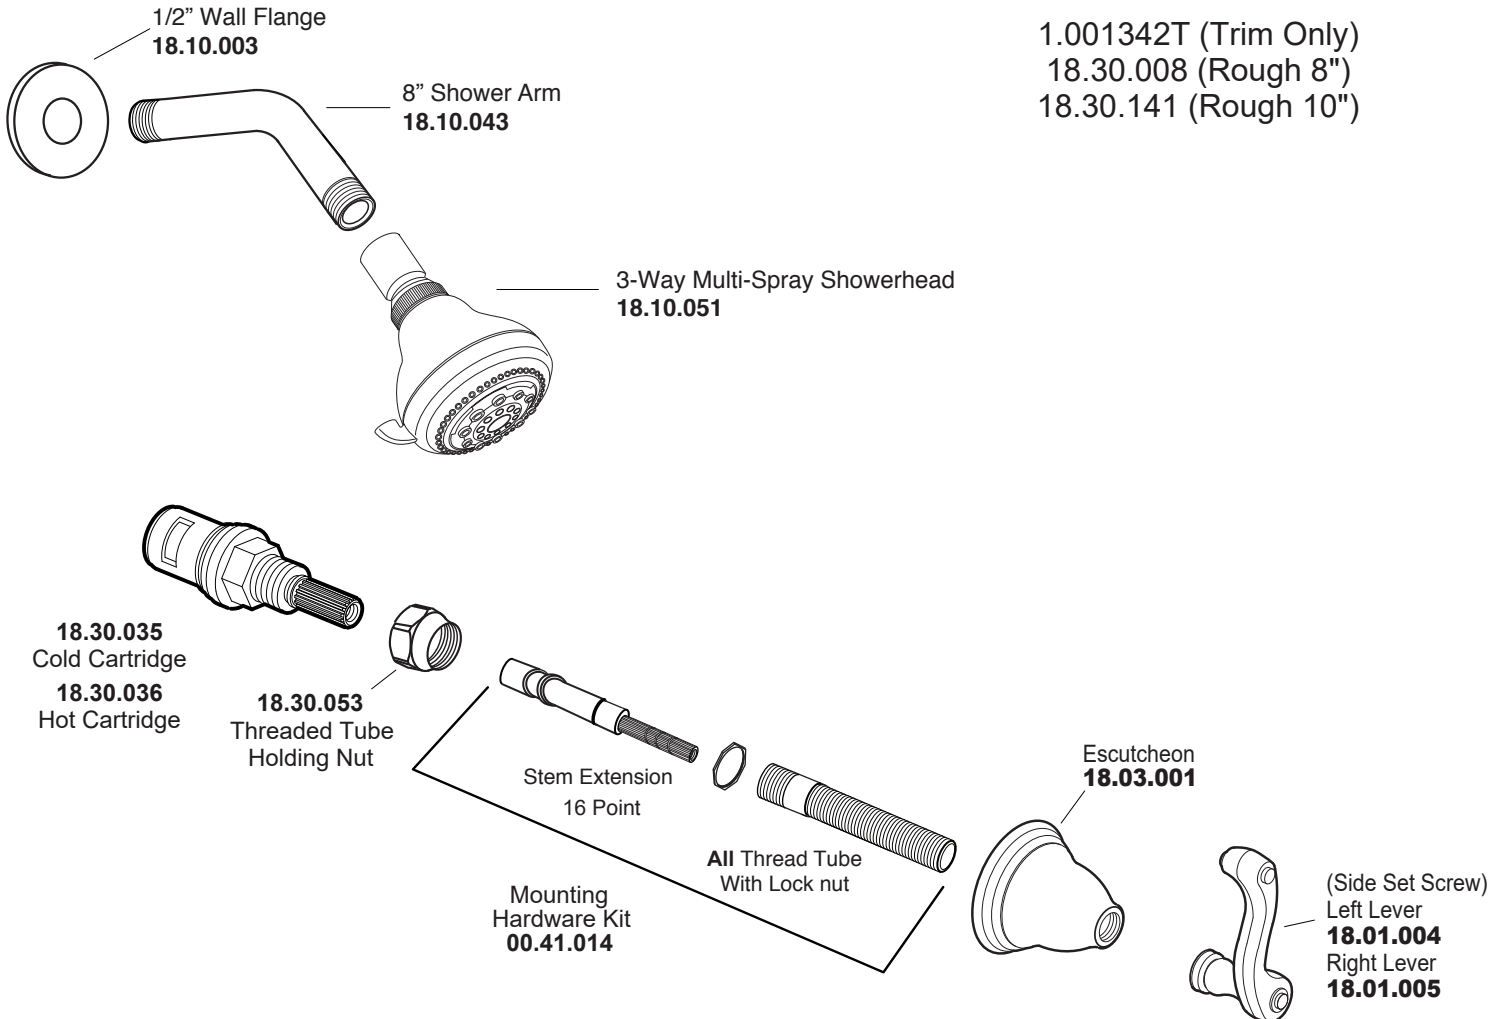

PARTS LIST

2 Valve Shower Set with Hampshire Handles

1.001342

1.001342T (Trim Only)
18.30.008 (Rough 8")
18.30.141 (Rough 10")

Additional
Extention Kits
Available for
Purchase

18.30.049
(1) per Handle