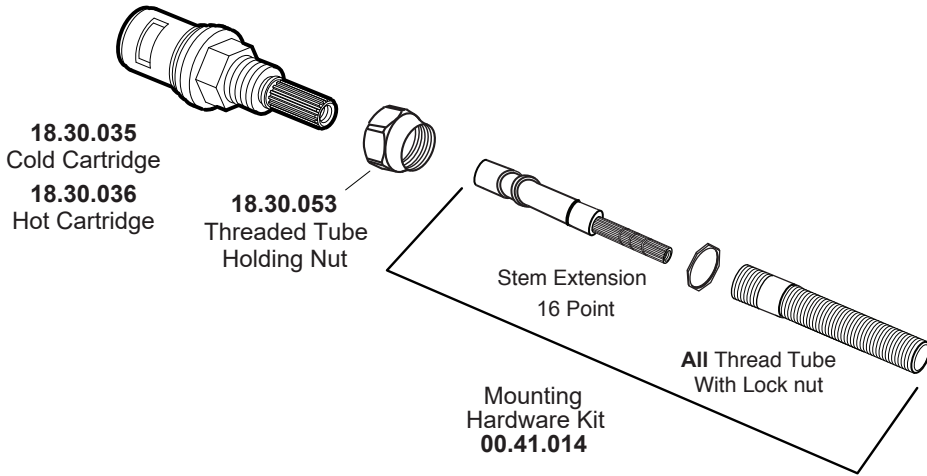

PARTS LIST

2 Valve Shower Set with Alexandria Handles

1.001442

1.001442T (Trim Only)
18.30.008 (Rough 8")
18.30.141 (Rough 10")

Additional
Extention Kits
Available for
Purchase

18.30.049
(1) per Handle