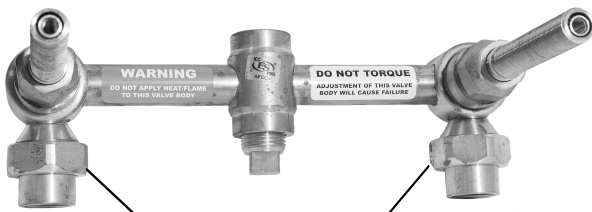

PARTS LIST

2 Valve Shower Set with Alexandria Handles

1.001442

1.001442T (Trim Only)
18.30.008 (Rough 8")
18.30.141 (Rough 10")

Additional
Extention Kits
Available for
Purchase

18.30.049
(1) per Handle