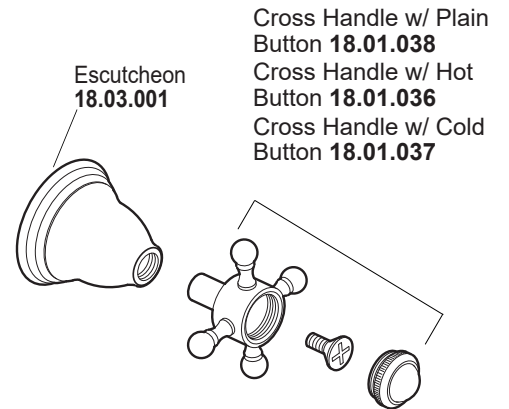

PARTS LIST

2 Valve Shower Set with Alexandria Handles

1.001442

1.001442T (Trim Only)
18.30.008 (Rough 8")
18.30.141 (Rough 10")

Additional
Extention Kits
Available for
Purchase

18.30.049
(1) per Handle