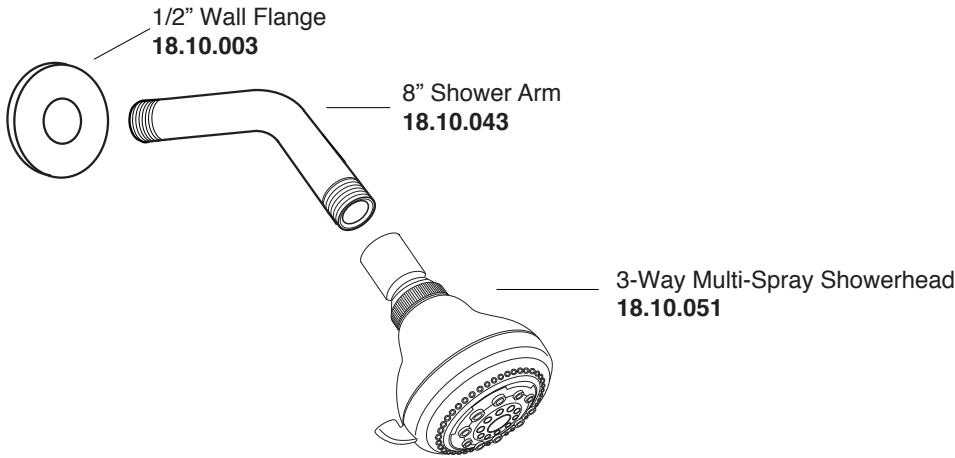

PARTS LIST

2 Valve Shower Set with Alexandria Handles

1.001442

1.001442T (Trim Only)
18.30.008 (Rough 8")
18.30.141 (Rough 10")

Additional
Extention Kits
Available for
Purchase

18.30.049
(1) per Handle