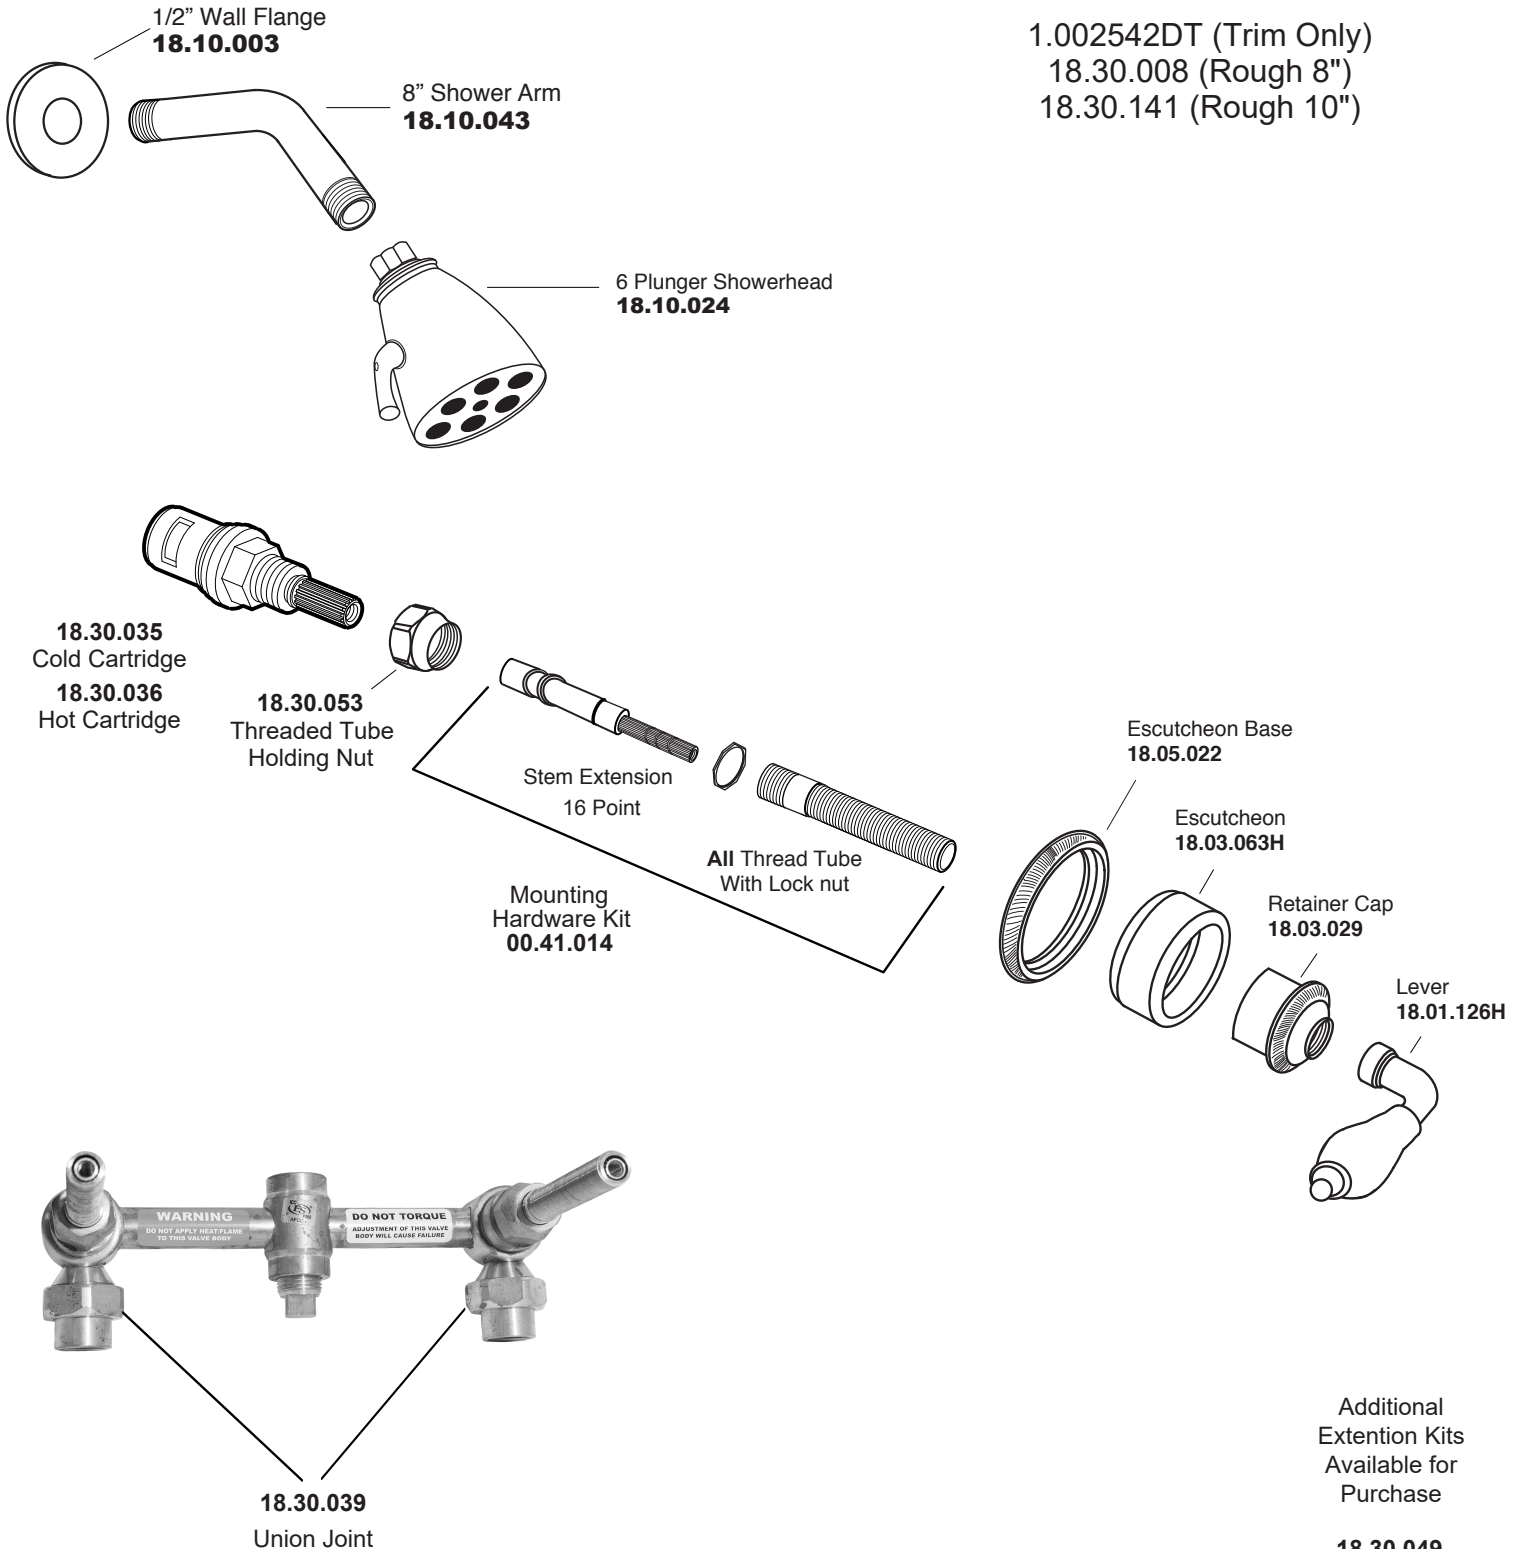

# PARTS LIST

## 2 Valve Shower Set with Venezia Handles

### 1.002542D

1.002542DT (Trim Only)  
18.30.008 (Rough 8")  
18.30.141 (Rough 10")

Additional  
Extention Kits  
Available for  
Purchase

**18.30.049**  
(1) per Handle