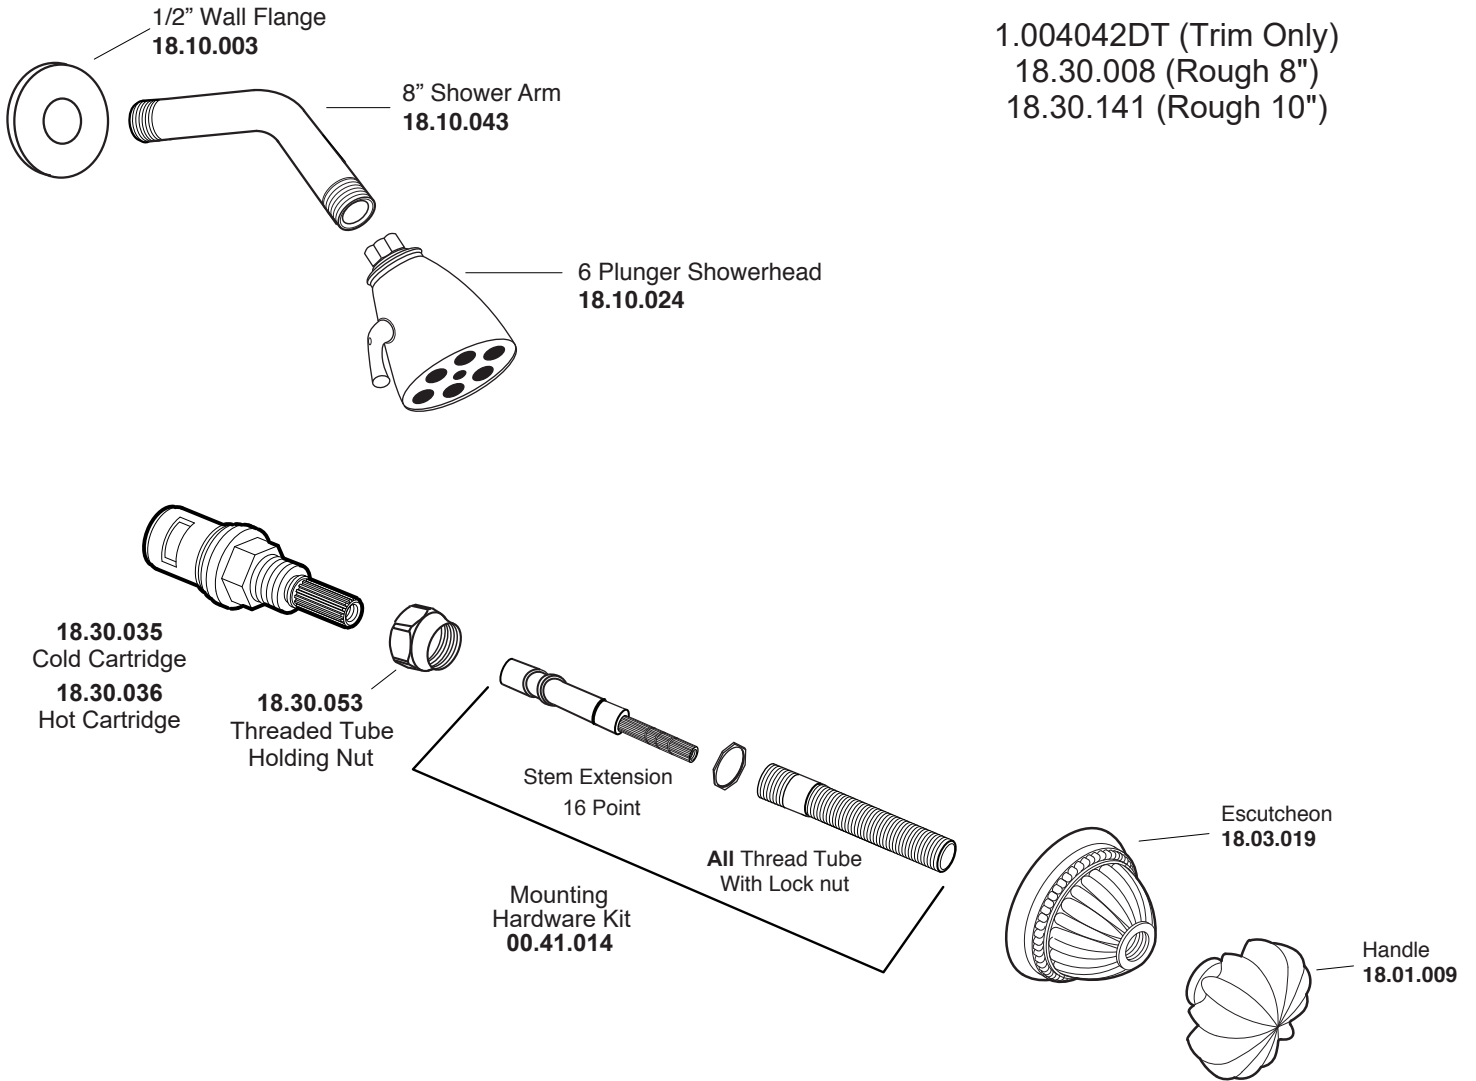

PARTS LIST

2 Valve Shower Set with Madison Elite Handles

1.004042D

1.004042DT (Trim Only)
18.30.008 (Rough 8")
18.30.141 (Rough 10")

18.30.039
Union Joint

Additional
Extention Kits
Available for
Purchase

18.30.049
(1) per Handle