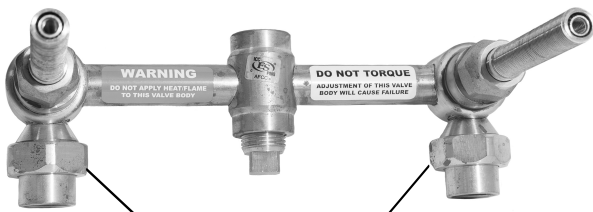

PARTS LIST

2 Valve Shower Set with Madison Elite Handles

1.004042D

1.004042DT (Trim Only)
18.30.008 (Rough 8")
18.30.141 (Rough 10")

18.30.039
Union Joint

Additional
Extention Kits
Available for
Purchase

18.30.049
(1) per Handle