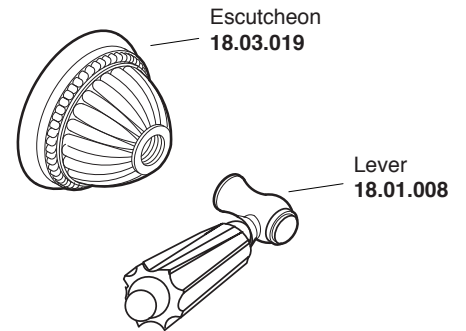

# PARTS LIST

## 2 Valve Shower Set with Georgian Handles

### 1.004142D

1.004142DT (Trim Only)  
18.30.008 (Rough 8")  
18.30.141 (Rough 10")

Additional  
Extention Kits  
Available for  
Purchase

**18.30.049**  
**(1) per Handle**