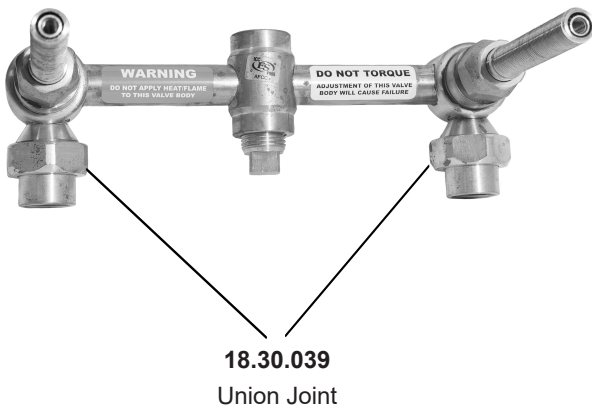

# PARTS LIST

## 2 Valve Shower Set with Georgian Handles

### 1.004142D

1.004142DT (Trim Only)  
18.30.008 (Rough 8")  
18.30.141 (Rough 10")

Additional  
Extention Kits  
Available for  
Purchase

**18.30.049**  
**(1) per Handle**