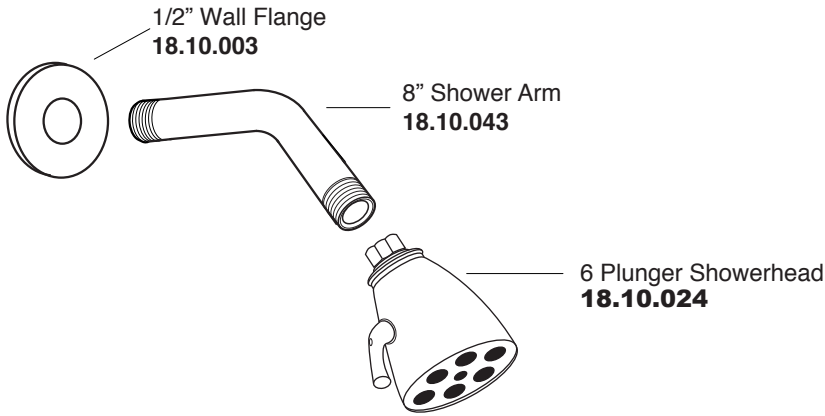

# PARTS LIST

## 2 Valve Shower Set with Georgian Handles

### 1.004142D

1.004142DT (Trim Only)  
18.30.008 (Rough 8")  
18.30.141 (Rough 10")

Additional  
Extention Kits  
Available for  
Purchase

**18.30.049**  
**(1) per Handle**