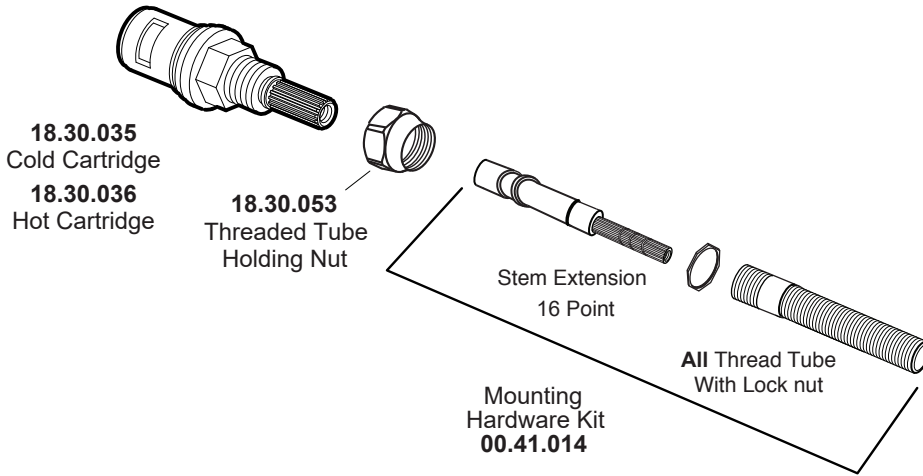

# PARTS LIST

## 2 Valve Shower Set with Georgian Handles

### 1.004142D

1.004142DT (Trim Only)  
18.30.008 (Rough 8")  
18.30.141 (Rough 10")

Additional  
Extention Kits  
Available for  
Purchase

**18.30.049**  
**(1) per Handle**