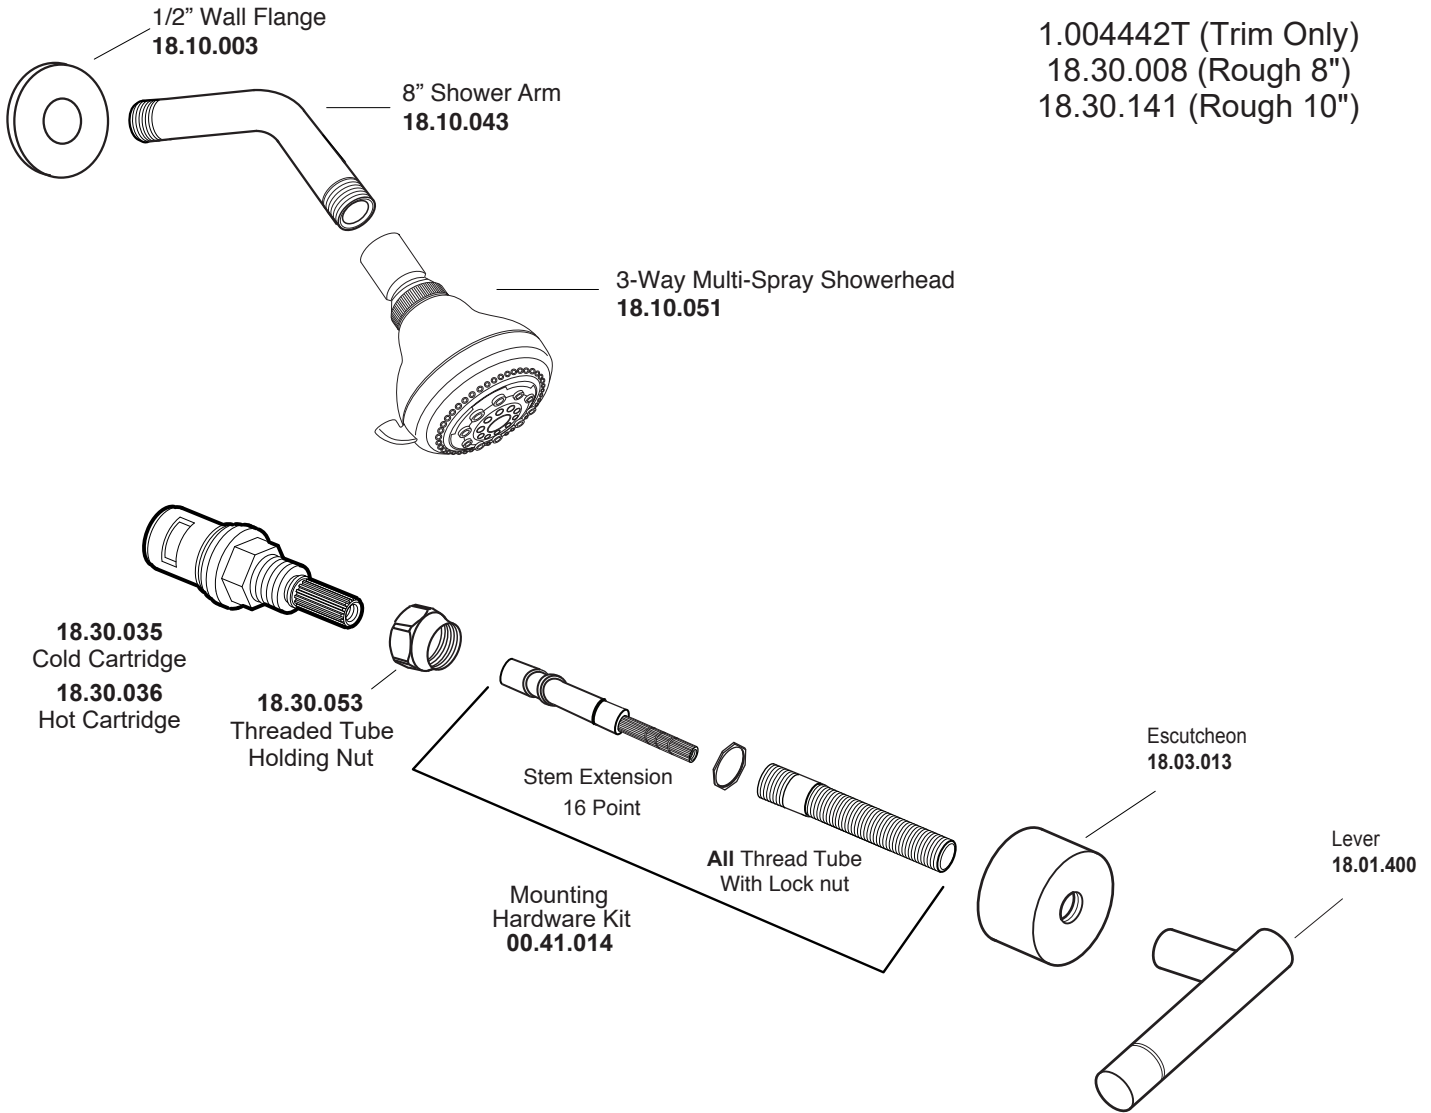

# PARTS LIST

## 2 Valve Shower Set with Palermo Handles

**1.004442**

1.004442T (Trim Only)

18.30.008 (Rough 8")

18.30.141 (Rough 10")

**18.30.039**  
Union Joint

Additional  
Extension Kits  
Available for  
Purchase

**18.30.049**  
(1) per Handle