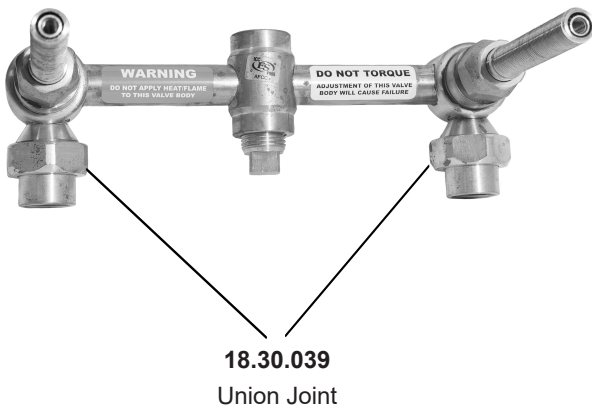

PARTS LIST

2 Valve Shower Set with Devon Handles

1.004542D

1.004542DT (Trim Only)
18.30.008 (Rough 8")
18.30.141 (Rough 10")

Additional
Extention Kits
Available for
Purchase

18.30.049
(1) per Handle