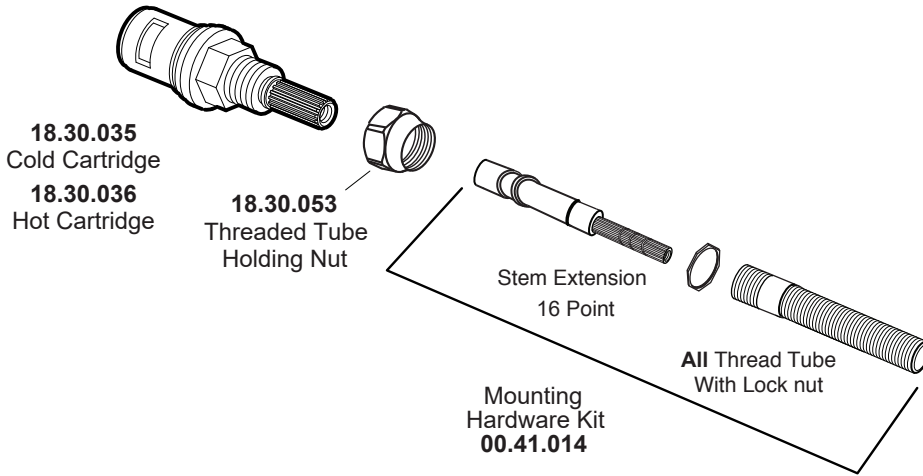

PARTS LIST

2 Valve Shower Set with Devon Handles

1.004542D

1.004542DT (Trim Only)
18.30.008 (Rough 8")
18.30.141 (Rough 10")

Additional
Extention Kits
Available for
Purchase

18.30.049
(1) per Handle