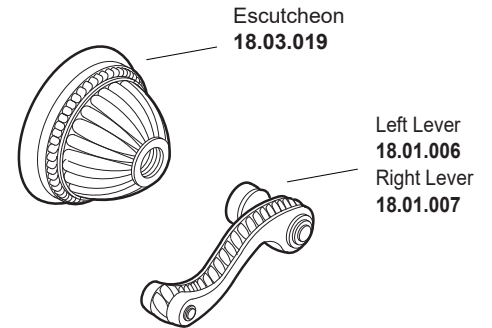

PARTS LIST

2 Valve Shower Set with Devon Handles

1.004542D

1.004542DT (Trim Only)
18.30.008 (Rough 8")
18.30.141 (Rough 10")

Additional
Extention Kits
Available for
Purchase

18.30.049
(1) per Handle