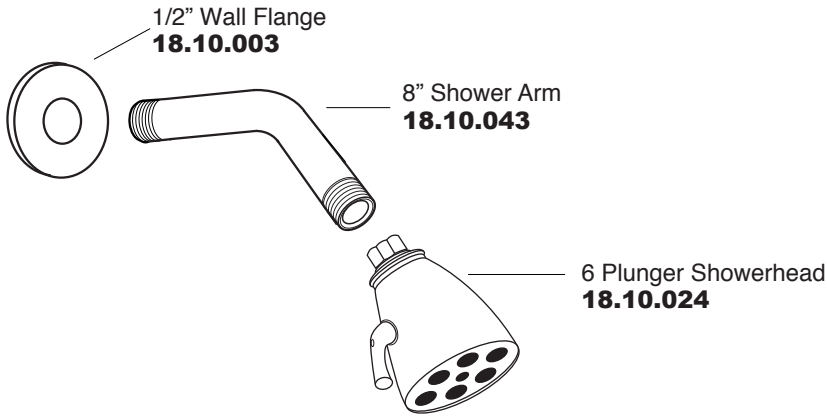

PARTS LIST

2 Valve Shower Set with Devon Handles

1.004542D

1.004542DT (Trim Only)
18.30.008 (Rough 8")
18.30.141 (Rough 10")

Additional
Extention Kits
Available for
Purchase

18.30.049
(1) per Handle