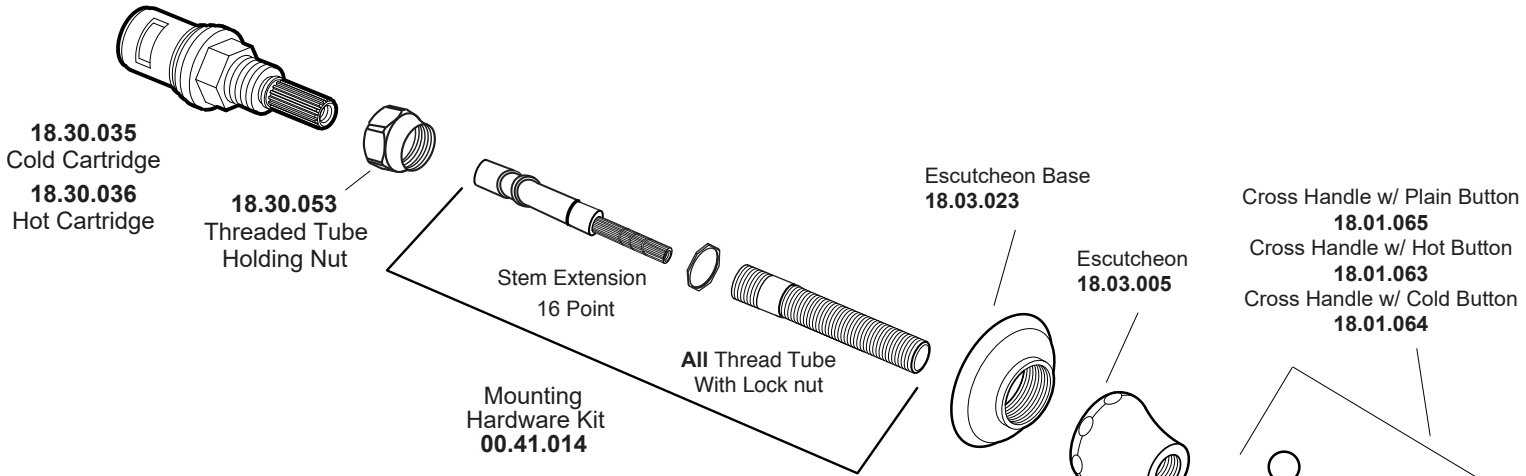

# PARTS LIST

## 2 Valve Shower Set with St. Michel Handles

### 1.005542

1.005542T (Trim Only)  
18.30.008 (Rough 8")  
18.30.141 (Rough 10")

Additional  
Extention Kits  
Available for  
Purchase

**18.30.049**  
**(1) per Handle**