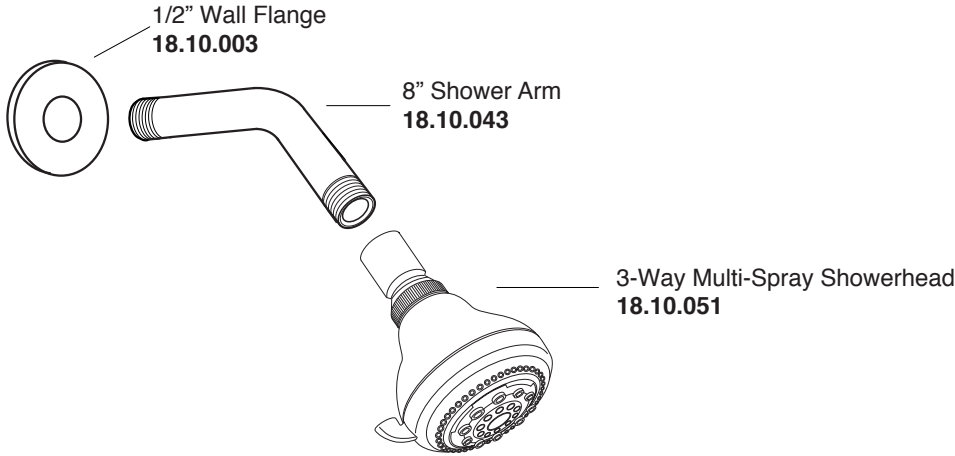

# PARTS LIST

## 2 Valve Shower Set with St. Michel Handles

### 1.005542

1.005542T (Trim Only)  
18.30.008 (Rough 8")  
18.30.141 (Rough 10")

Additional  
Extention Kits  
Available for  
Purchase

**18.30.049**  
**(1) per Handle**