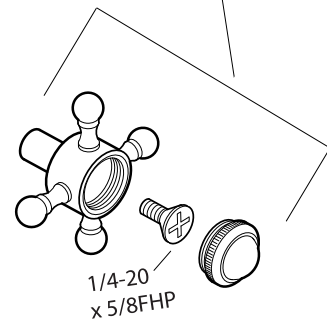

# PARTS LIST

### 1.005542

1.005542T (Trim Only)  
18.30.008 (Rough 8")  
18.30.141 (Rough 10")

Additional  
Extention Kits  
Available for  
Purchase

**18.30.049**  
**(1) per Handle**