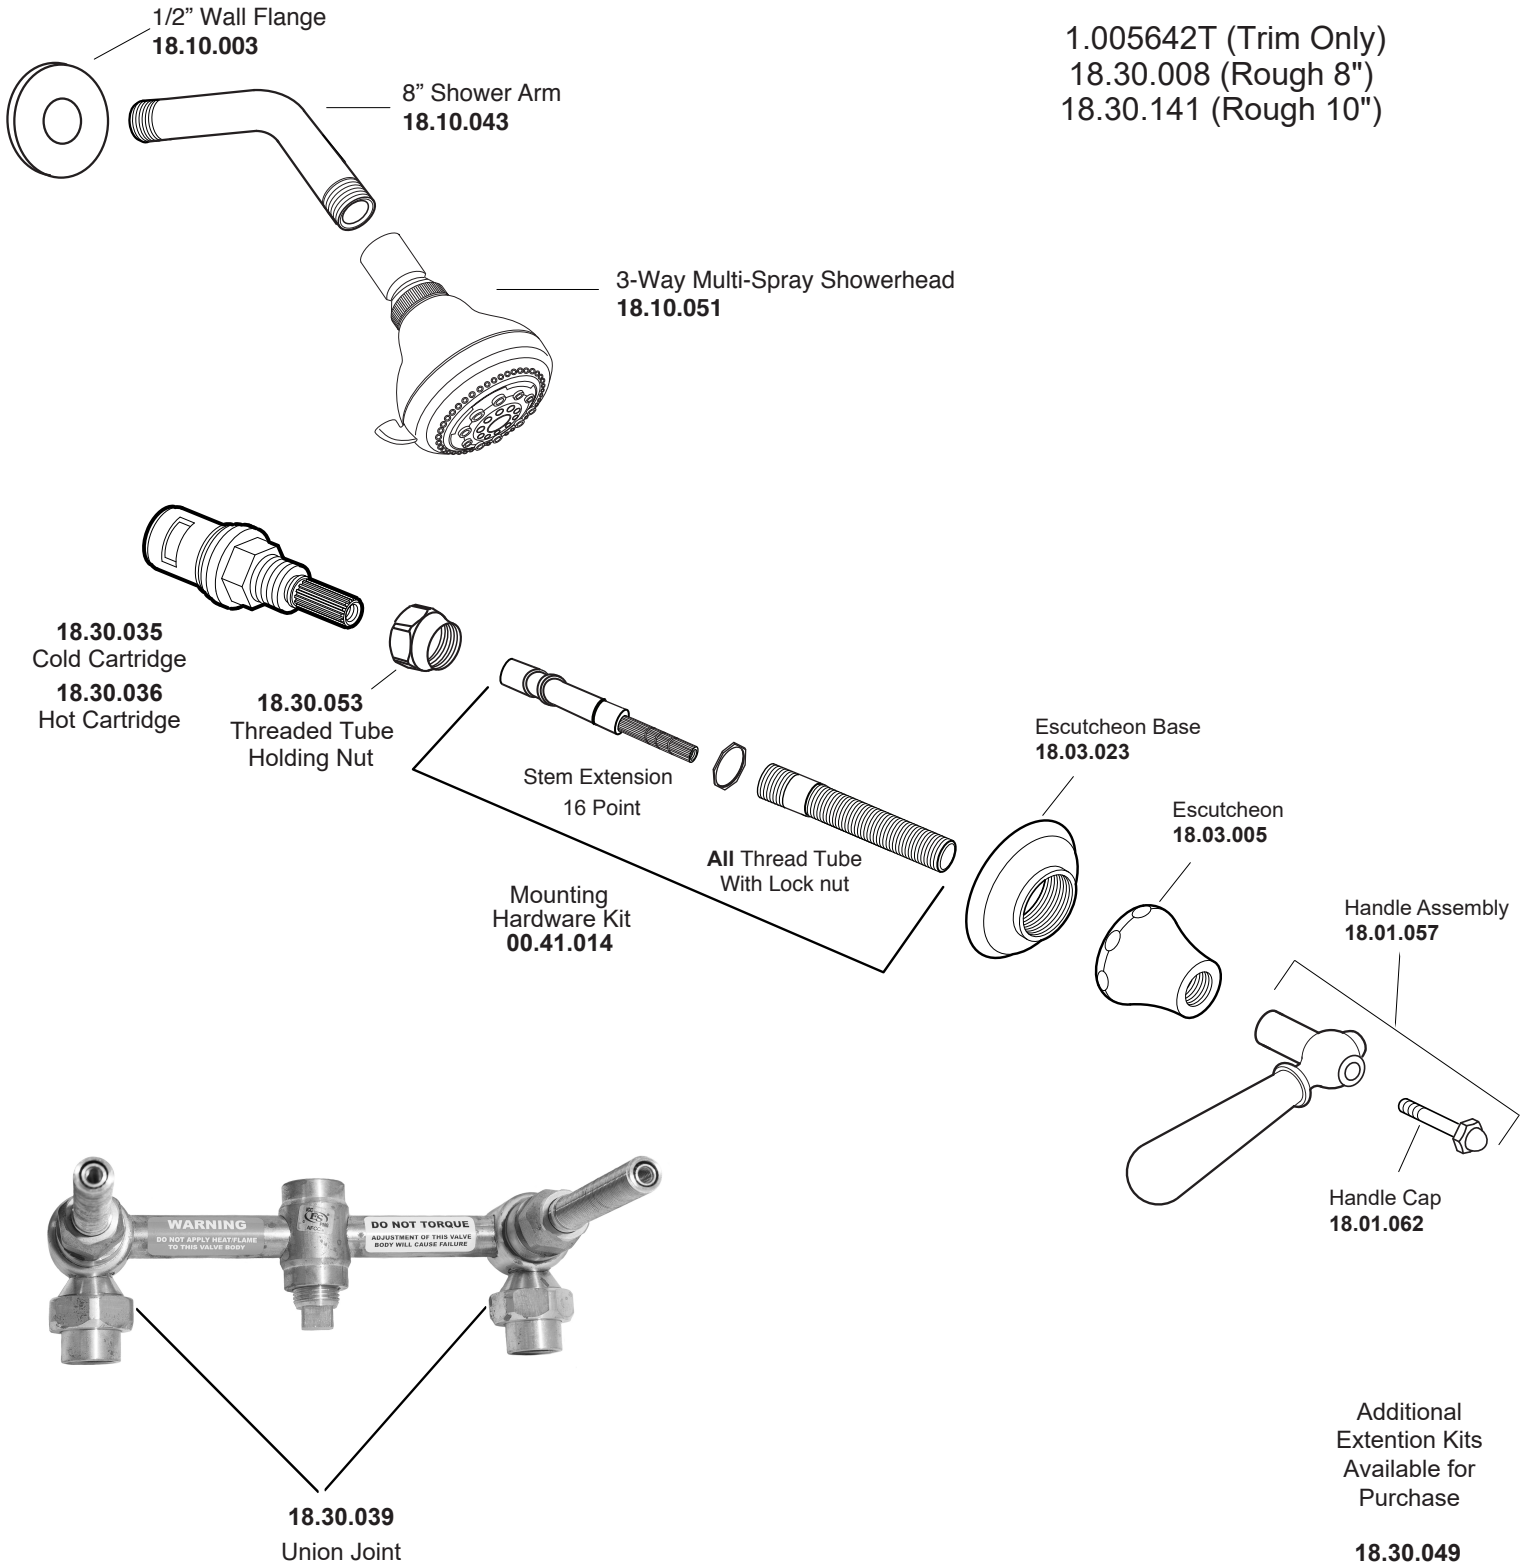

PARTS LIST

2 Valve Shower Set with Loire Handles

1.005642

1.005642T (Trim Only)
18.30.008 (Rough 8")
18.30.141 (Rough 10")

Additional
Extension Kits
Available for
Purchase

18.30.049
(1) per Handle