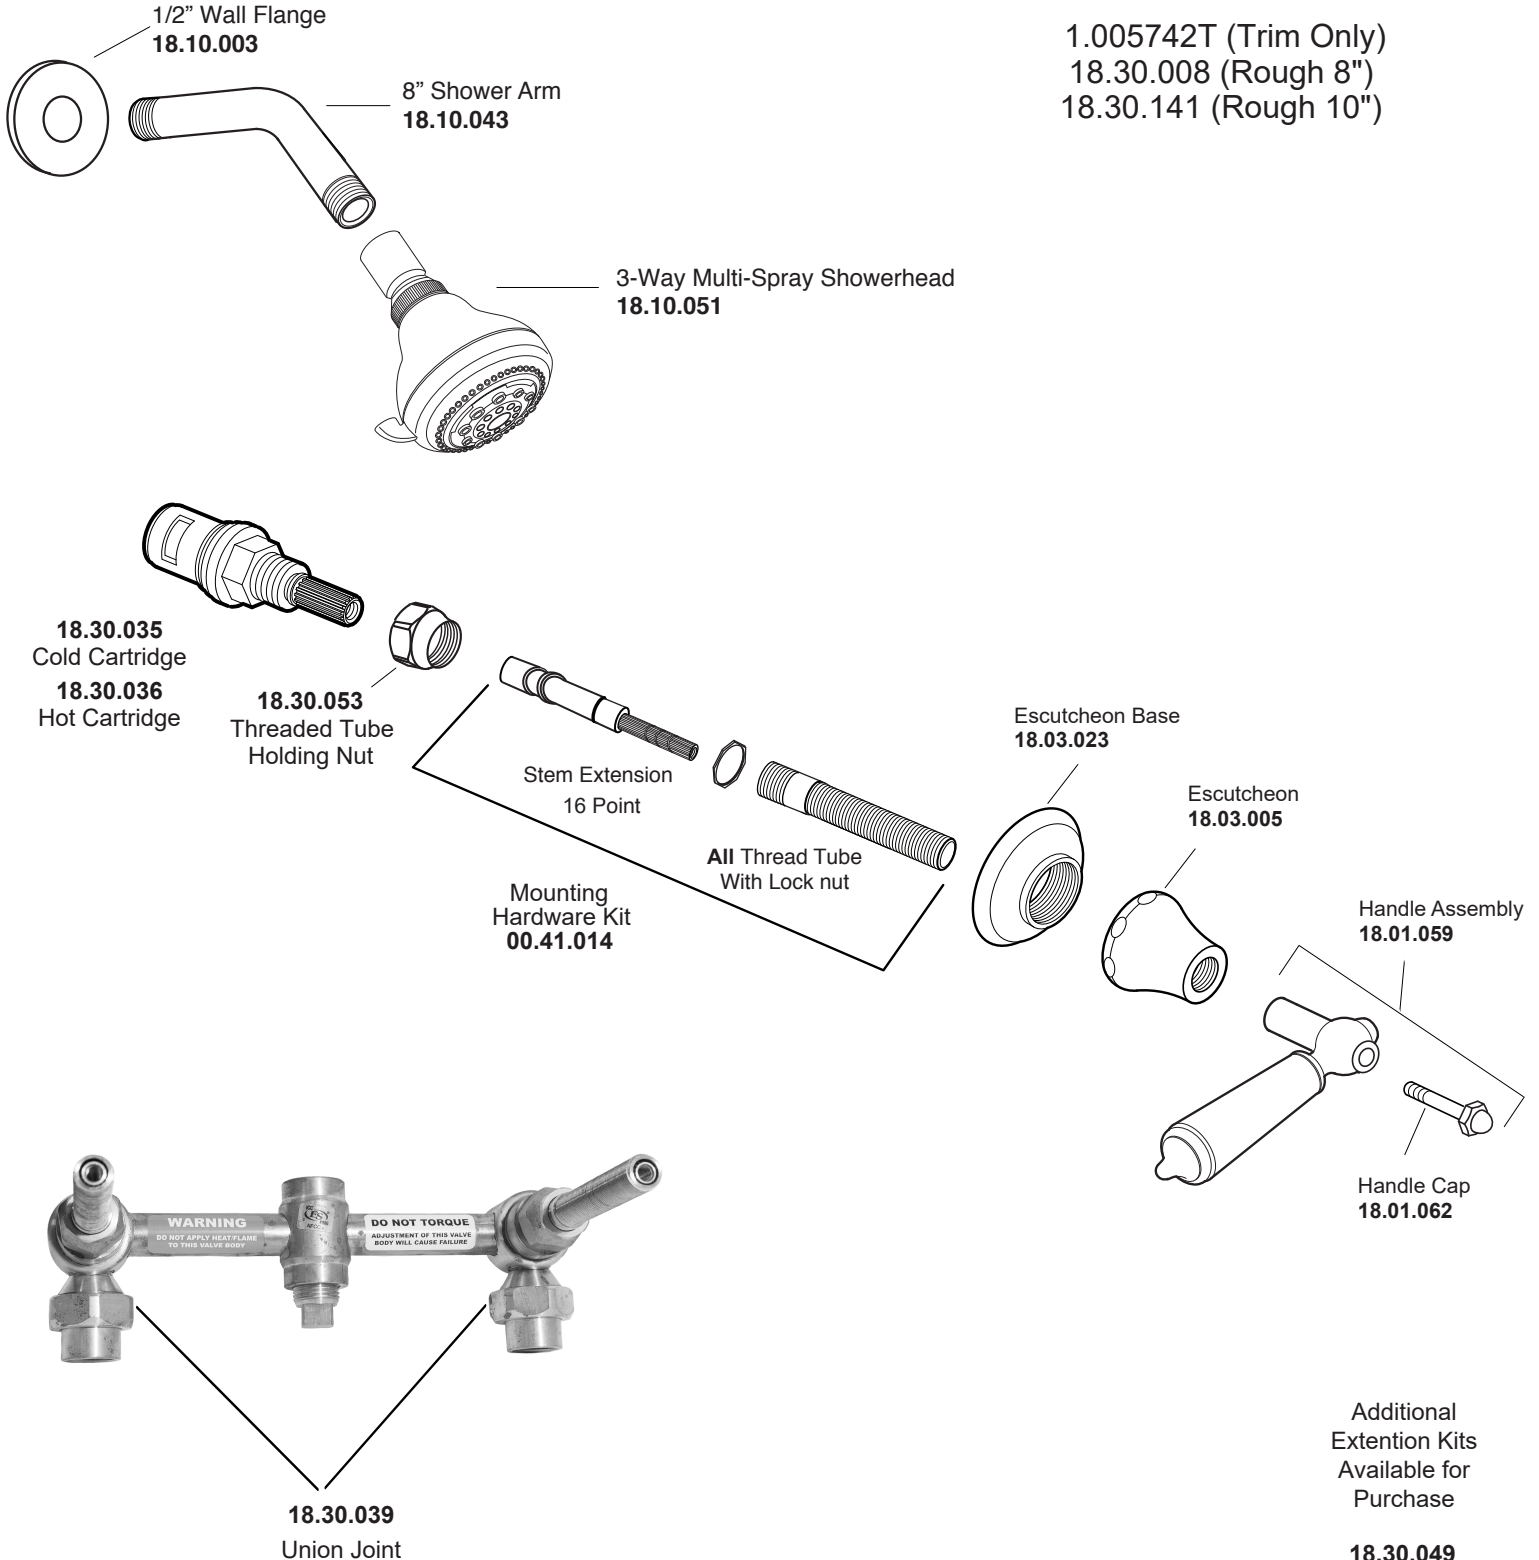

# PARTS LIST

## 2 Valve Shower Set with Orleans Handles

### 1.005742

1.005742T (Trim Only)  
18.30.008 (Rough 8")  
18.30.141 (Rough 10")

Additional  
Extension Kits  
Available for  
Purchase

**18.30.049**  
**(1) per Handle**