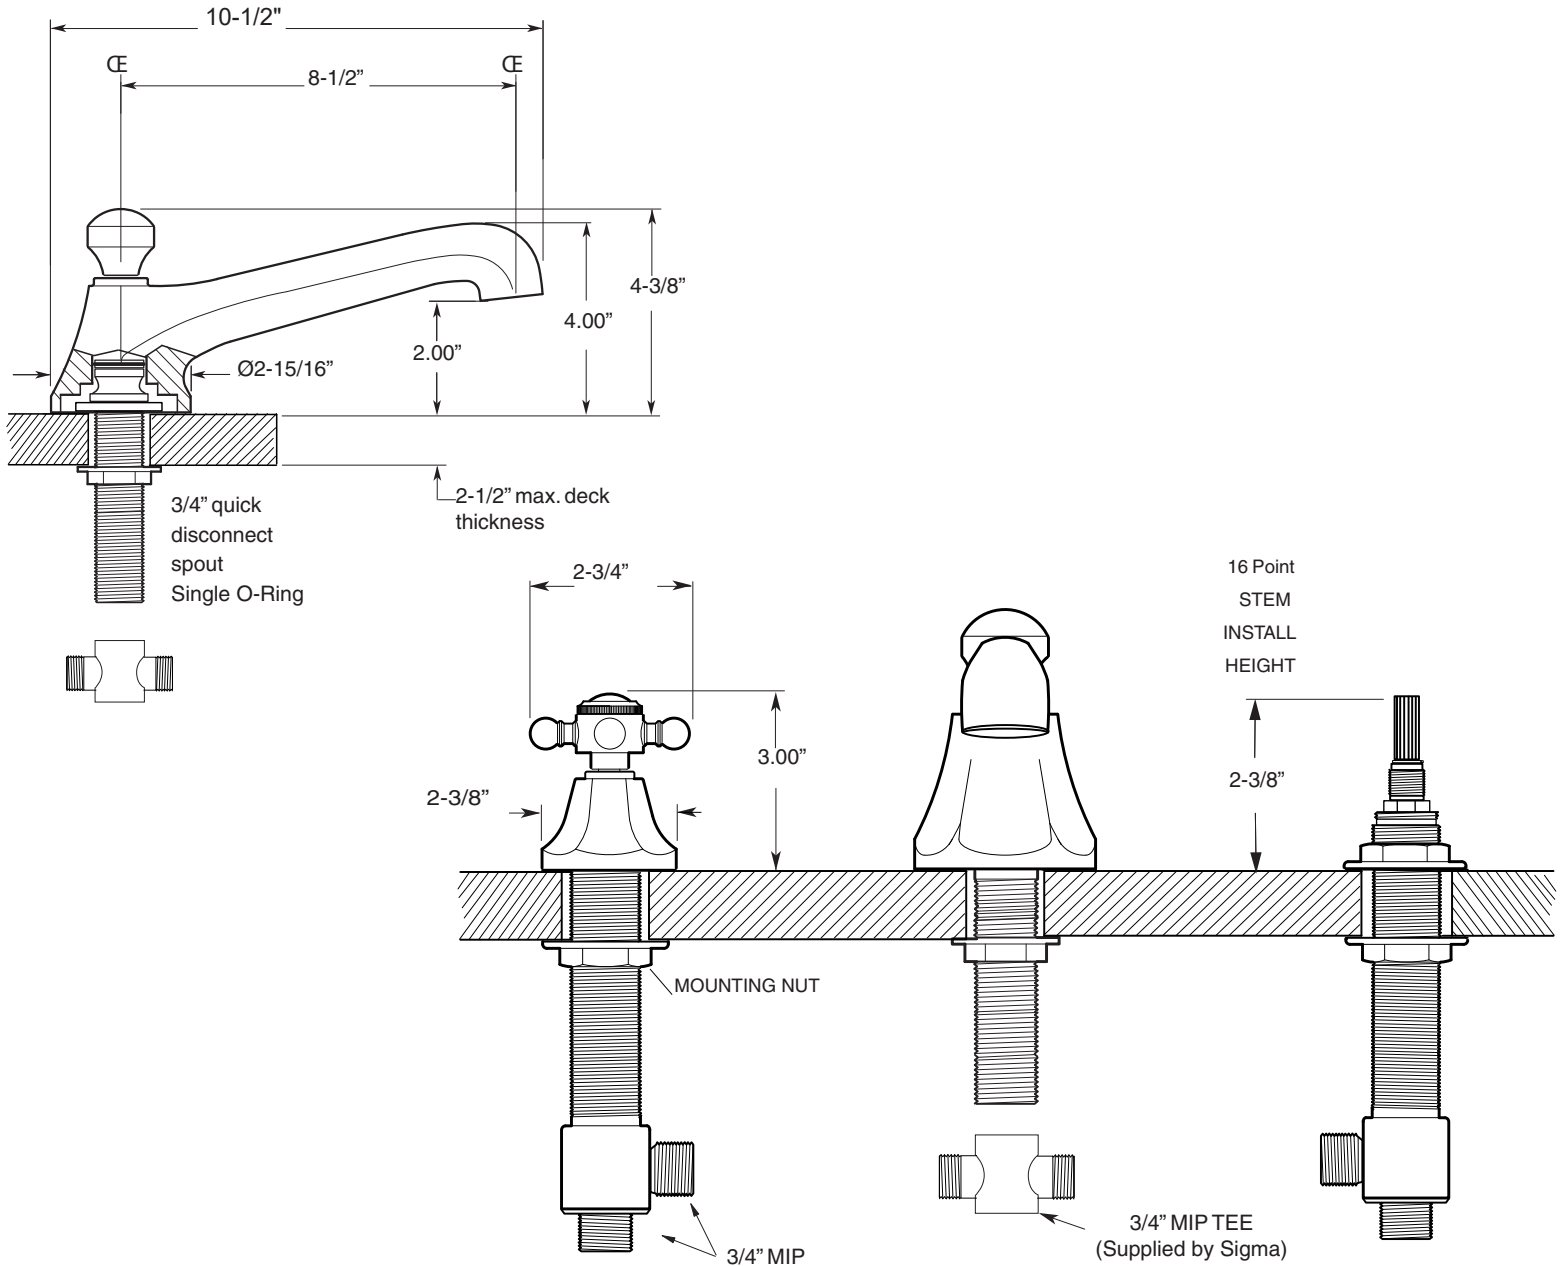

## FEATURES:

- All brass construction.
- 3/4" valve bodies with 16 PT. 1/4-turn ceramic disc cartridge.
  - 18.30.017 Cold, 18.30.018 Hot
- Available in all finishes. Warranty varies according to finish

## 300 Series 3-Hole Roman Tub Set with Salem Handle

**1.300977**

1.300977T - Trim Only

18.30.006 - Rough Kit

NOTE: Spout and valves install through 1-1/4" diameter holes.  
Plumber to provide 3/4" supply lines to valves