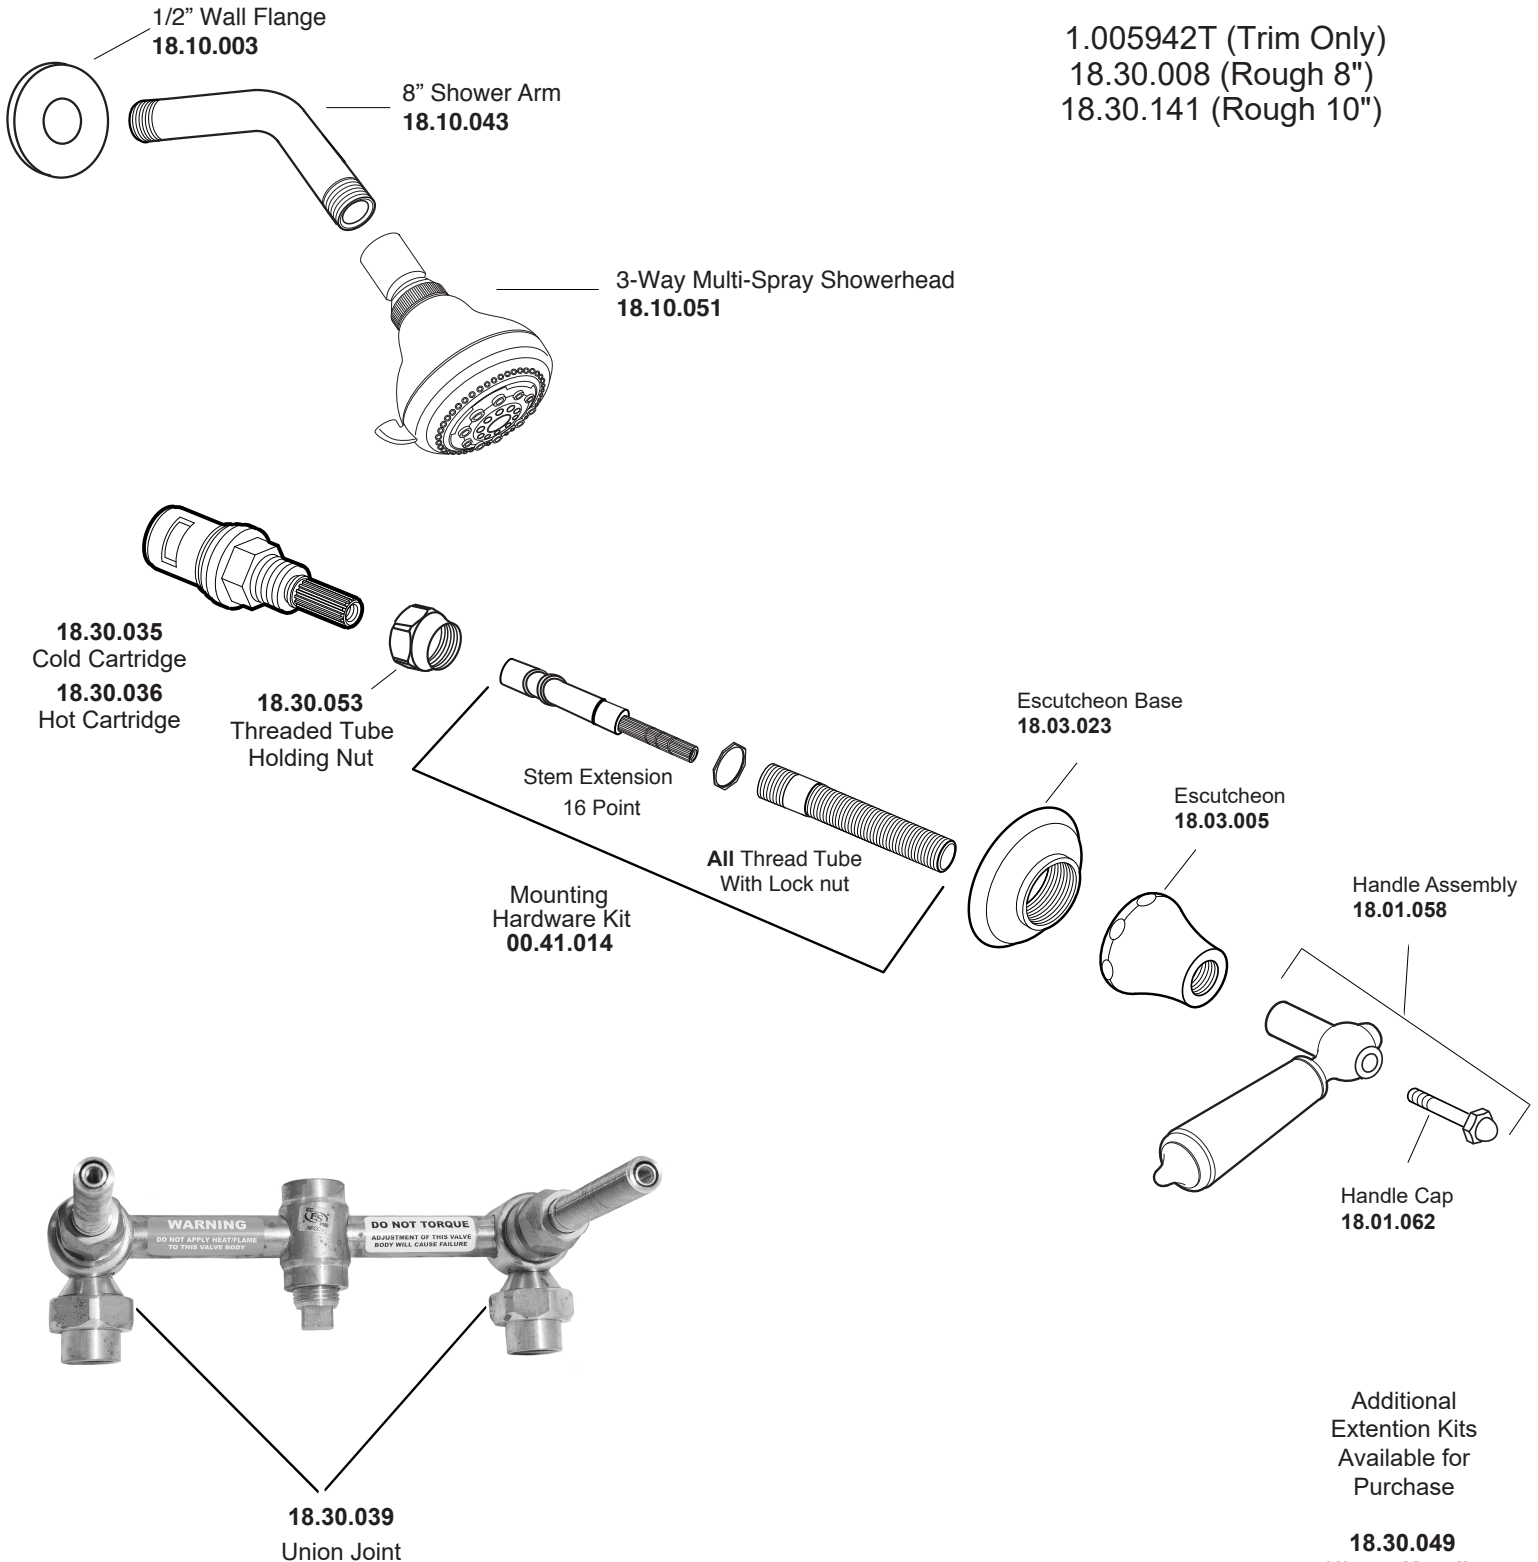

PARTS LIST

2 Valve Shower Set with Monte Carlo Handles

1.005942

1.005942T (Trim Only)
18.30.008 (Rough 8")
18.30.141 (Rough 10")

Additional
Extension Kits
Available for
Purchase

18.30.049
(1) per Handle