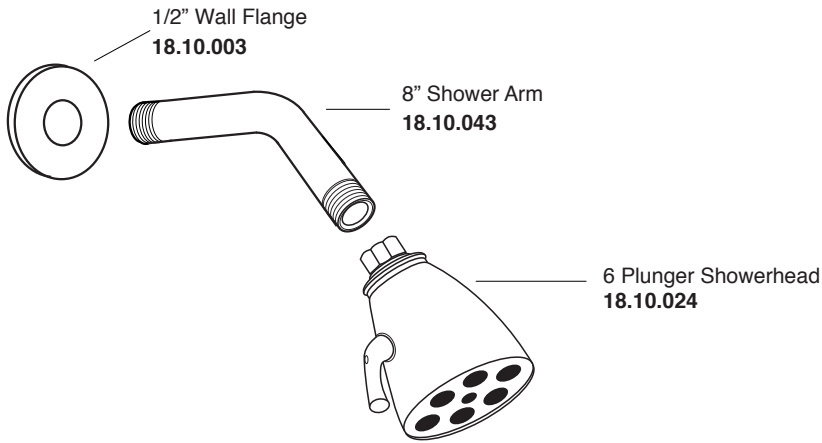

# PARTS LIST

## 2 Valve Shower Set with Valencia Handles

**1.007442**

1.007442T (Trim Only)

18.30.008 (Rough 8")

18.30.141 (Rough 10")

Additional  
Extention Kits  
Available for  
Purchase

**18.30.049**  
**(1) per Handle**