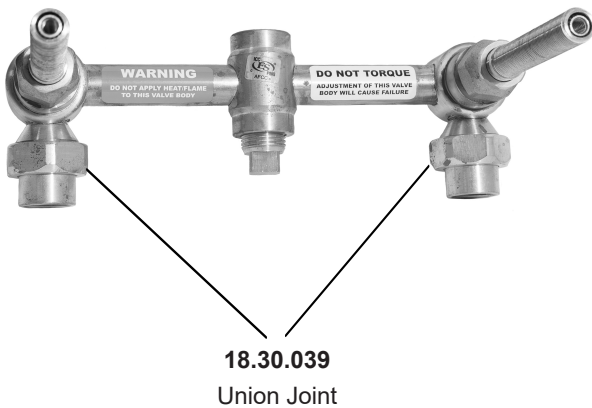

# PARTS LIST

## 2 Valve Shower Set with Valencia Handles

**1.007442**

1.007442T (Trim Only)

18.30.008 (Rough 8")

18.30.141 (Rough 10")

Additional  
Extention Kits  
Available for  
Purchase

**18.30.049**  
**(1) per Handle**