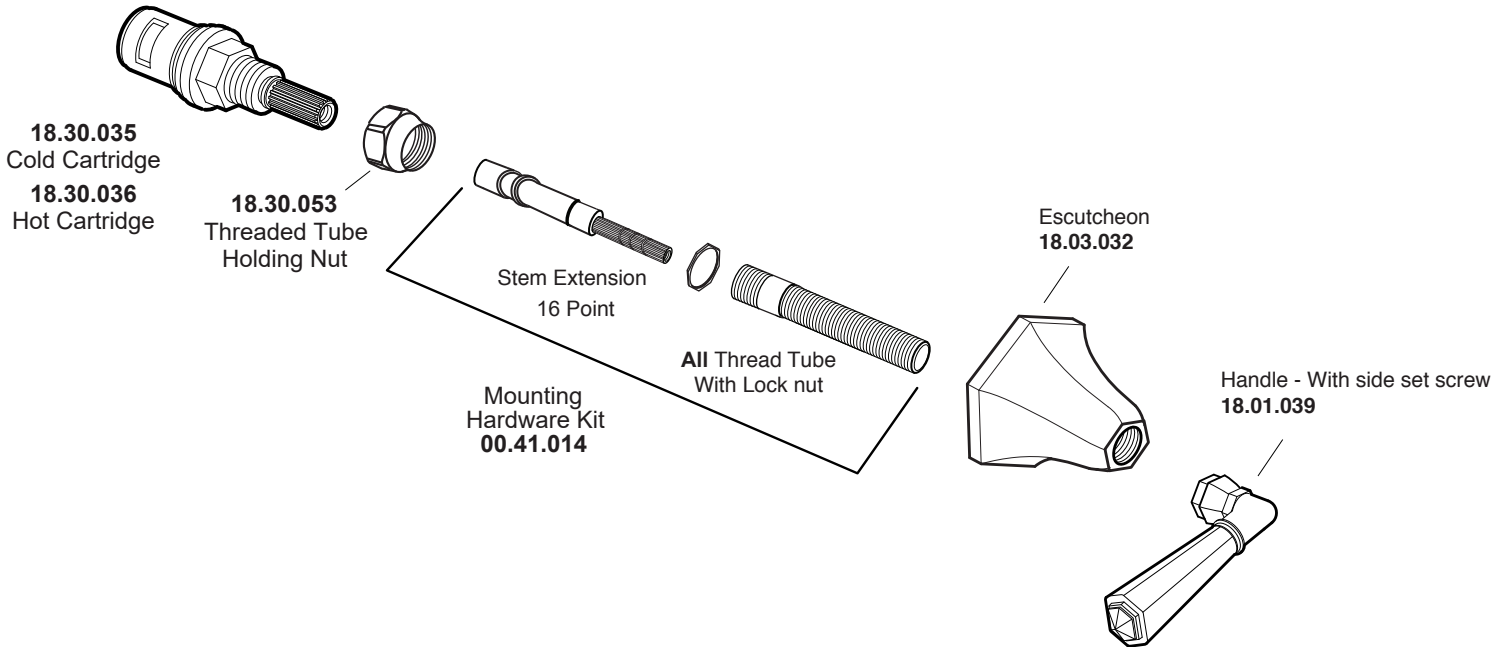

# PARTS LIST

## 2 Valve Shower Set with Valencia Handles

**1.007442**

1.007442T (Trim Only)

18.30.008 (Rough 8")

18.30.141 (Rough 10")

Additional  
Extention Kits  
Available for  
Purchase

**18.30.049**  
**(1) per Handle**