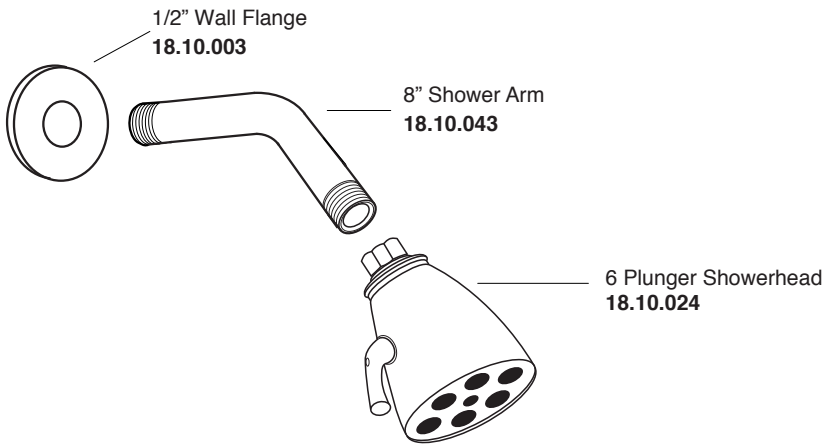

PARTS LIST

2 Valve Shower Set with Mallorca Handles

1.007542

1.007542T (Trim Only)
18.30.008 (Rough 8")
18.30.141 (Rough 10")

Additional
Extention Kits
Available for
Purchase

18.30.049
(1) per Handle