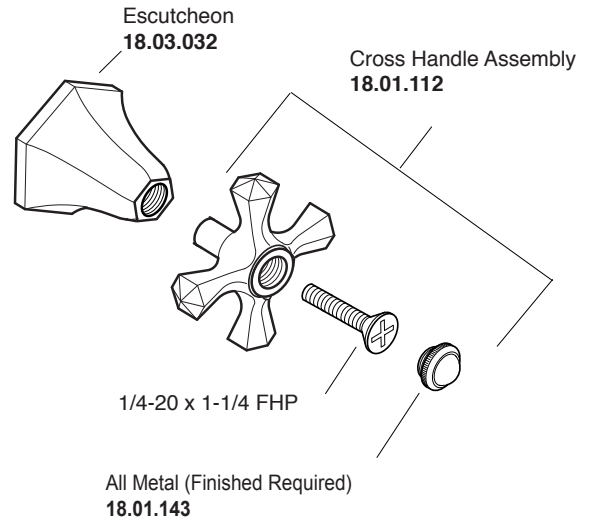

PARTS LIST

2 Valve Shower Set with Mallorca Handles

1.007542

1.007542T (Trim Only)
18.30.008 (Rough 8")
18.30.141 (Rough 10")

Additional
Extention Kits
Available for
Purchase

18.30.049
(1) per Handle