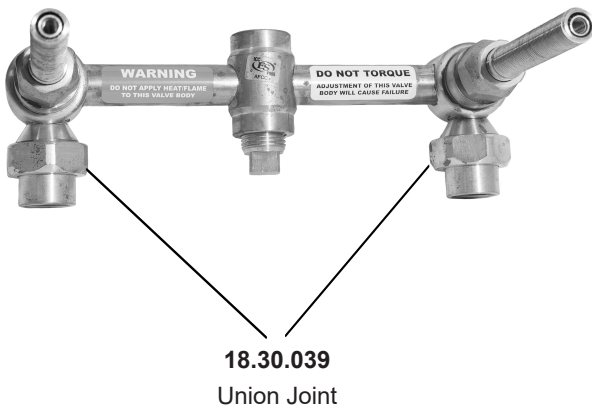

PARTS LIST

2 Valve Shower Set with Mallorca Handles

1.007542

1.007542T (Trim Only)
18.30.008 (Rough 8")
18.30.141 (Rough 10")

Additional
Extention Kits
Available for
Purchase

18.30.049
(1) per Handle