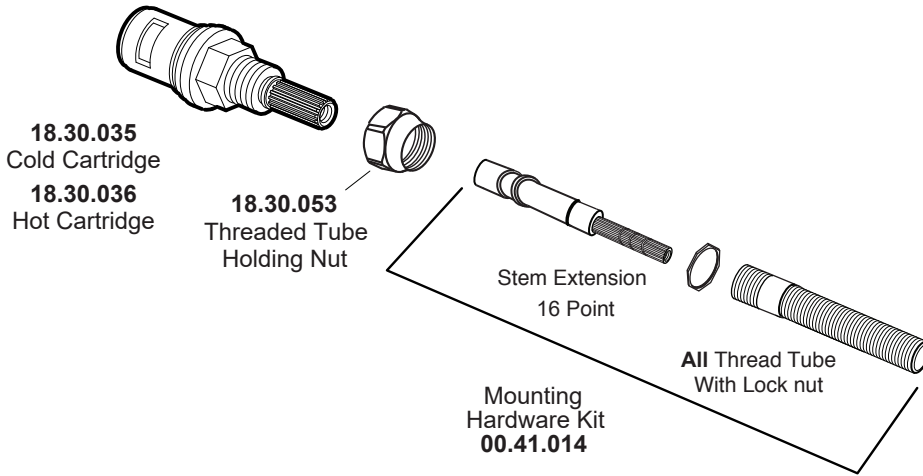

PARTS LIST

2 Valve Shower Set with Mallorca Handles

1.007542

1.007542T (Trim Only)
18.30.008 (Rough 8")
18.30.141 (Rough 10")

Additional
Extention Kits
Available for
Purchase

18.30.049
(1) per Handle