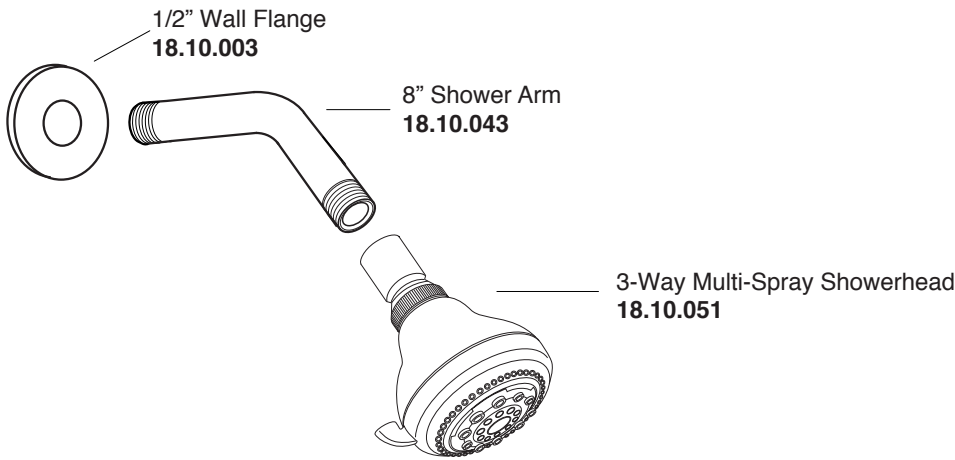

PARTS LIST

2 Valve Shower Set with Waldorf Handles

1.007642F

1.007642FT (Trim Only)
18.30.008 (Rough 8")
18.30.141 (Rough 10")

Additional
Extention Kits
Available for
Purchase

18.30.049
(1) per Handle