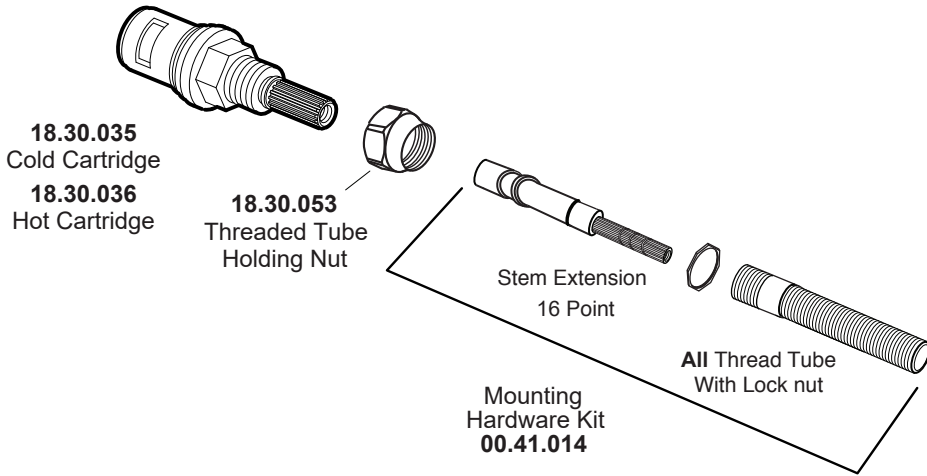

PARTS LIST

2 Valve Shower Set with Waldorf Handles

1.007642F

1.007642FT (Trim Only)
18.30.008 (Rough 8")
18.30.141 (Rough 10")

Additional
Extention Kits
Available for
Purchase

18.30.049
(1) per Handle