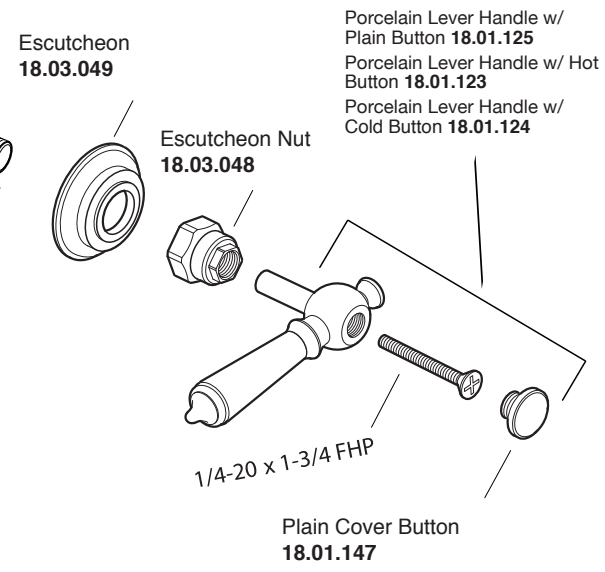

PARTS LIST

2 Valve Shower Set with Waldorf Handles

1.007642F

1.007642FT (Trim Only)
18.30.008 (Rough 8")
18.30.141 (Rough 10")

Additional
Extention Kits
Available for
Purchase

18.30.049
(1) per Handle