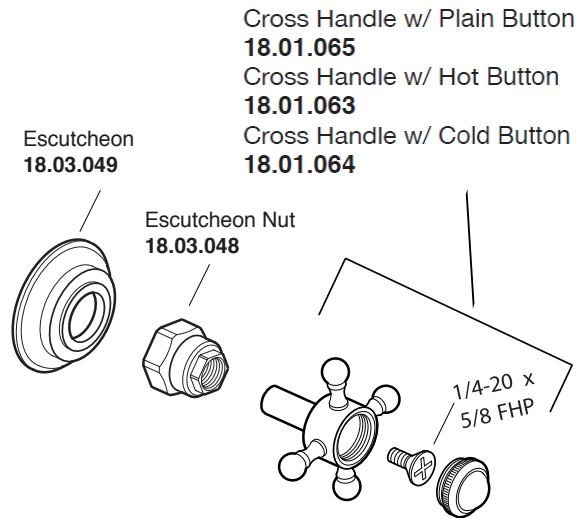

PARTS LIST

2 Valve Shower Set with Sussex Handles

1.007842

1.007842T (Trim Only)
18.30.008 (Rough 8")
18.30.141 (Rough 10")

Additional
Extention Kits
Available for
Purchase

18.30.049
(1) per Handle