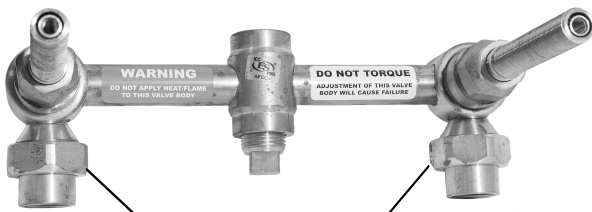

PARTS LIST

2 Valve Shower Set with Sussex Handles

1.007842

1.007842T (Trim Only)
18.30.008 (Rough 8")
18.30.141 (Rough 10")

Additional
Extention Kits
Available for
Purchase

18.30.049
(1) per Handle