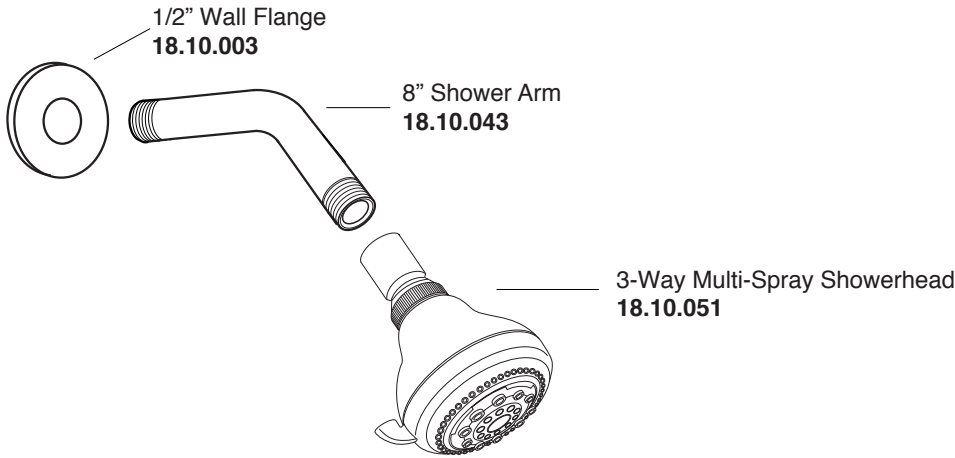

PARTS LIST

2 Valve Shower Set with Sussex Handles

1.007842

1.007842T (Trim Only)
18.30.008 (Rough 8")
18.30.141 (Rough 10")

Additional
Extention Kits
Available for
Purchase

18.30.049
(1) per Handle