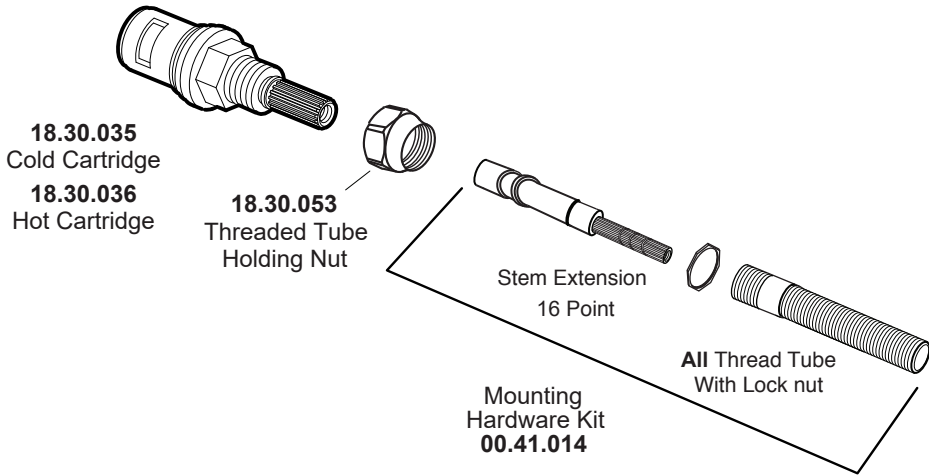

PARTS LIST

2 Valve Shower Set with Sussex Handles

1.007842

1.007842T (Trim Only)
18.30.008 (Rough 8")
18.30.141 (Rough 10")

Additional
Extention Kits
Available for
Purchase

18.30.049
(1) per Handle