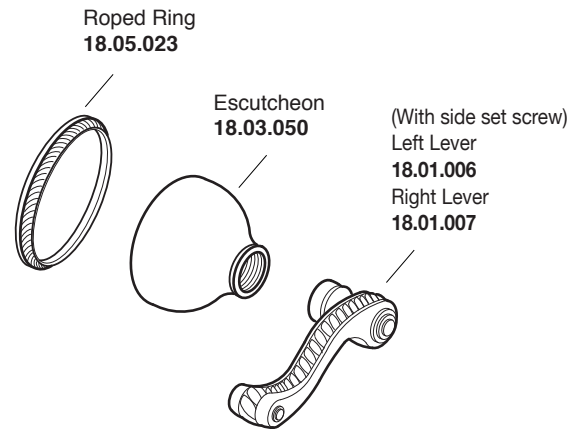

PARTS LIST

2 Valve Shower Set with Siena Handles

1.007942

1.007942T (Trim Only)
18.30.008 (Rough 8")
18.30.141 (Rough 10")

Additional
Extention Kits
Available for
Purchase

18.30.049
(1) per Handle