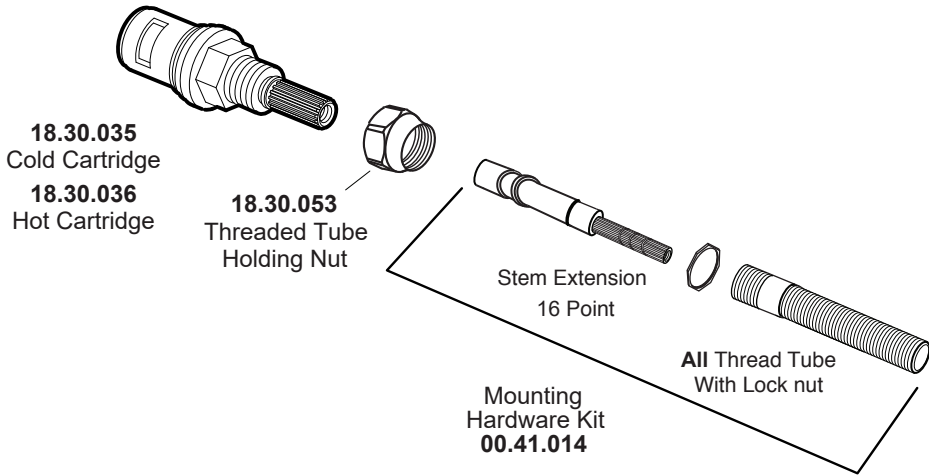

PARTS LIST

2 Valve Shower Set with Siena Handles

1.007942

1.007942T (Trim Only)
18.30.008 (Rough 8")
18.30.141 (Rough 10")

Additional
Extention Kits
Available for
Purchase

18.30.049
(1) per Handle