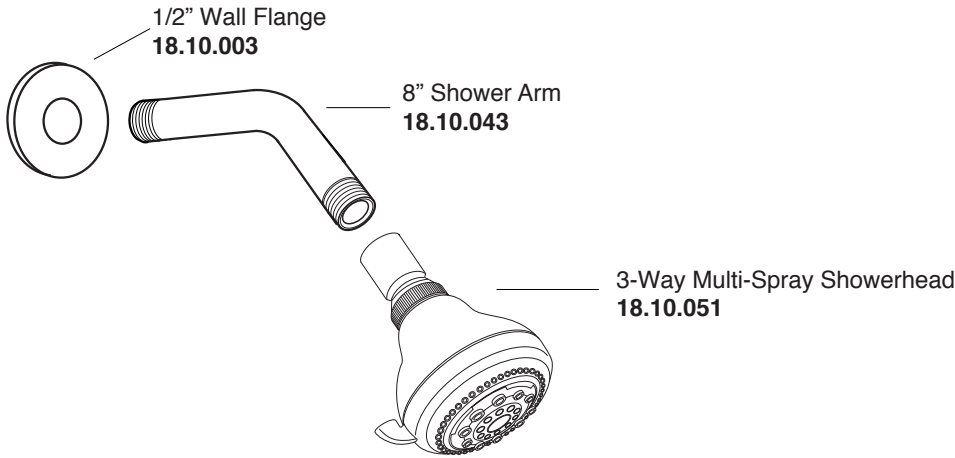

PARTS LIST

2 Valve Shower Set with Siena Handles

1.007942

1.007942T (Trim Only)
18.30.008 (Rough 8")
18.30.141 (Rough 10")

Additional
Extention Kits
Available for
Purchase

18.30.049
(1) per Handle