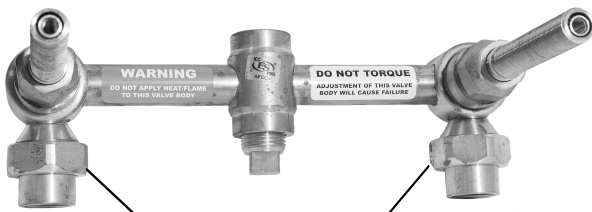

PARTS LIST

2 Valve Shower Set with Siena Handles

1.007942

1.007942T (Trim Only)
18.30.008 (Rough 8")
18.30.141 (Rough 10")

Additional
Extention Kits
Available for
Purchase

18.30.049
(1) per Handle