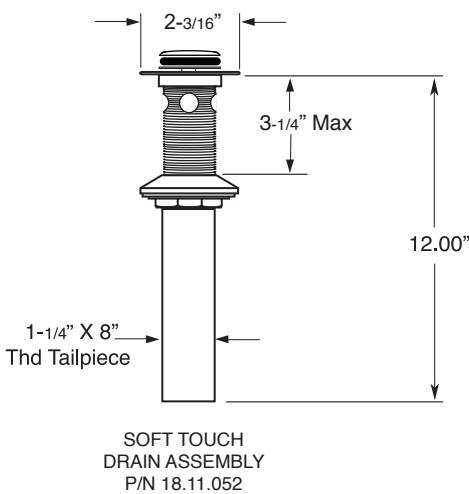

FEATURES:

- All brass construction. Flexible hoses designed to be installed on 8" to 16" centers. Includes soft touch style drain assembly.
- Lever style handles with set screw attachment.
- 1/4-turn ceramic disc valve cartridge.
- Available in all finishes. Warranty varies according to finish selection.
- Standard aerator is limited to 1.2 gpm.

300 Series Widespread Lavatory Set with Windham Handles

1.301008

NOTE: Spout and valves install through 1-1/4" diameter holes