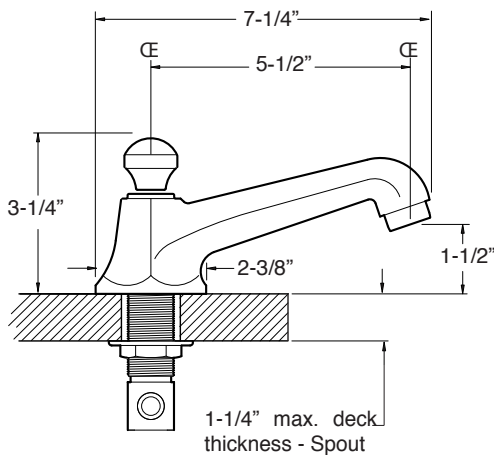

FEATURES:

- All brass construction. Flexible hoses designed to be installed on 8" to 16" centers. Includes soft touch style drain assembly.
- Lever style handles with set screw attachment.
- 1/4-turn ceramic disc valve cartridge.
- Available in all finishes. Warranty varies according to finish selection.
- Standard aerator is limited to 1.2 gpm.

300 Series Widespread Lavatory Set with Windham Handles

1.301008

NOTE: Spout and valves install through 1-1/4" diameter holes