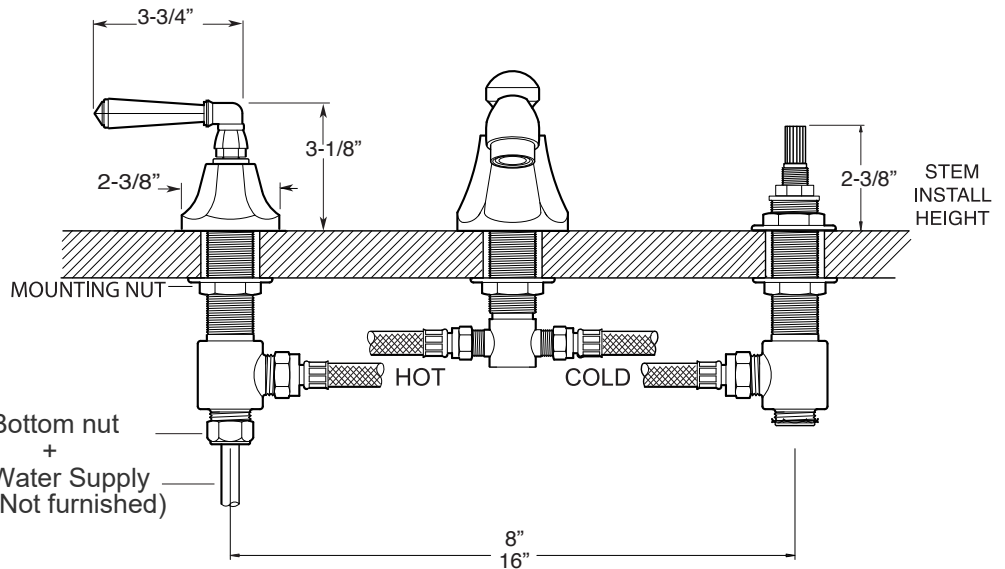

FEATURES:

- All brass construction. Flexible hoses designed to be installed on 8" to 16" centers. Includes soft touch style drain assembly.
- Lever style handles with set screw attachment.
- 1/4-turn ceramic disc valve cartridge.
- Available in all finishes. Warranty varies according to finish selection.
- Standard aerator is limited to 1.2 gpm.

300 Series Widespread Lavatory Set with Windham Handles

1.301008

NOTE: Spout and valves install through 1-1/4" diameter holes