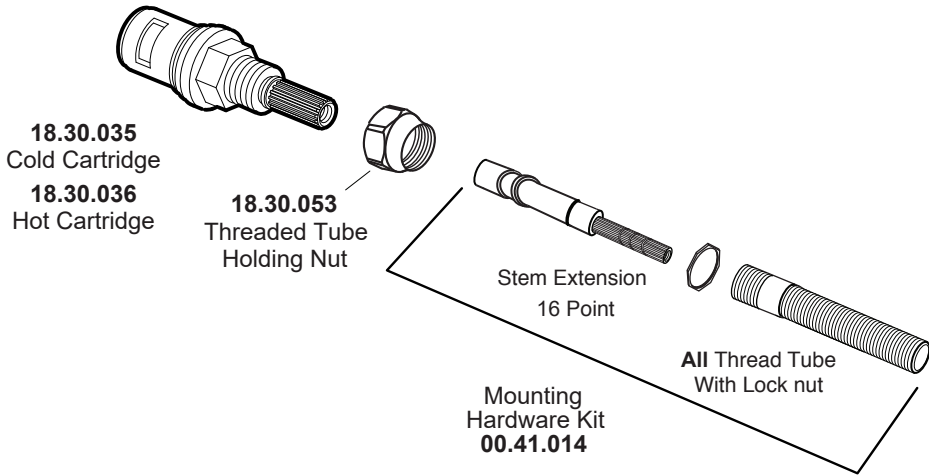

PARTS LIST

2 Valve Shower Set with Houston Handles

1.008142

1.008142T (Trim Only)
18.30.008 (Rough 8")
18.30.141 (Rough 10")

Additional
Extention Kits
Available for
Purchase

18.30.049
(1) per Handle