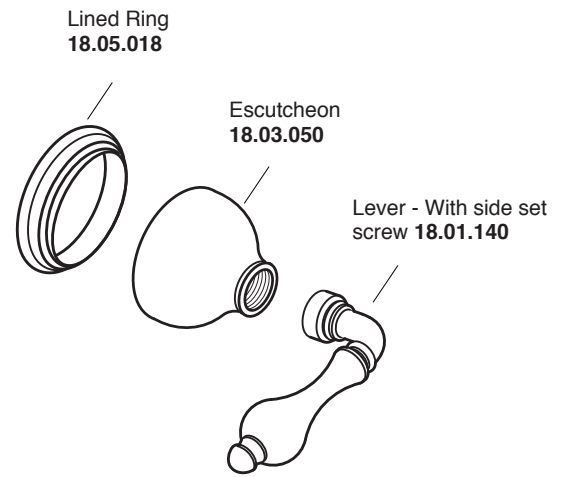

PARTS LIST

2 Valve Shower Set with Houston Handles

1.008142

1.008142T (Trim Only)
18.30.008 (Rough 8")
18.30.141 (Rough 10")

Additional
Extention Kits
Available for
Purchase

18.30.049
(1) per Handle