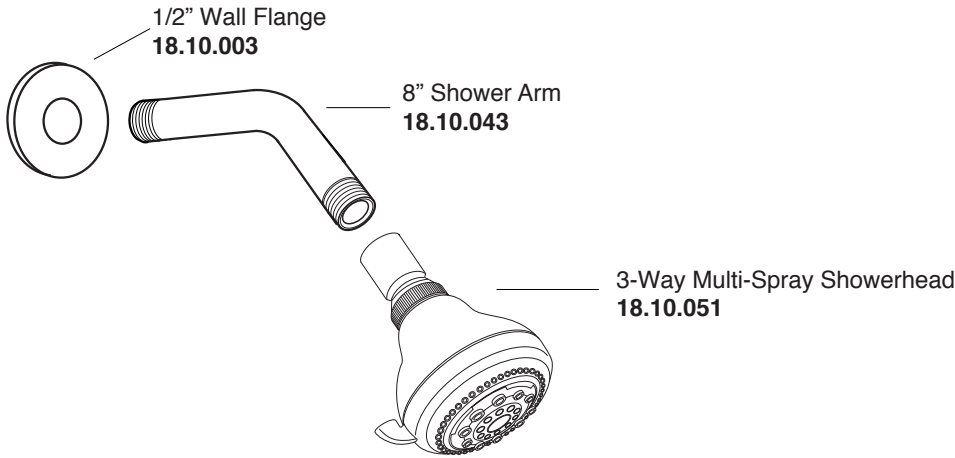

PARTS LIST

2 Valve Shower Set with Houston Handles

1.008142

1.008142T (Trim Only)
18.30.008 (Rough 8")
18.30.141 (Rough 10")

Additional
Extention Kits
Available for
Purchase

18.30.049
(1) per Handle