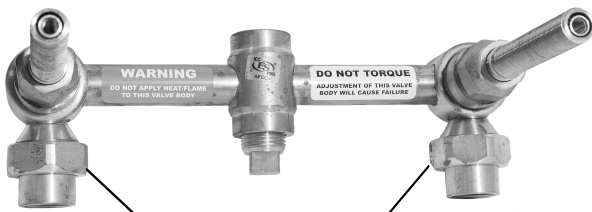

PARTS LIST

2 Valve Shower Set with Chicago Handles

1.008542

1.008542T (Trim Only)
18.30.008 (Rough 8")
18.30.141 (Rough 10")

Additional
Extention Kits
Available for
Purchase

18.30.049
(1) per Handle