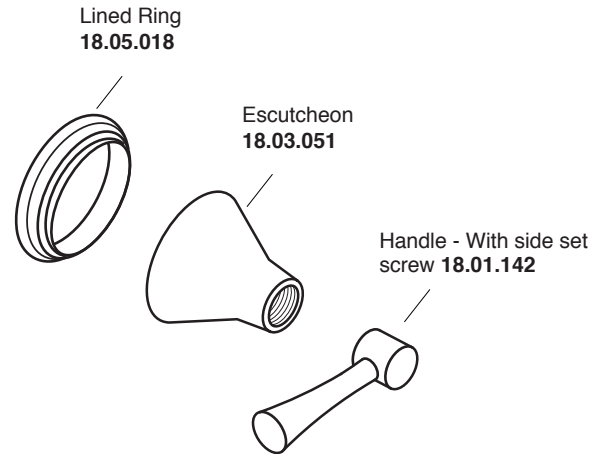

PARTS LIST

2 Valve Shower Set with Chicago Handles

1.008542

1.008542T (Trim Only)
18.30.008 (Rough 8")
18.30.141 (Rough 10")

Additional
Extention Kits
Available for
Purchase

18.30.049
(1) per Handle