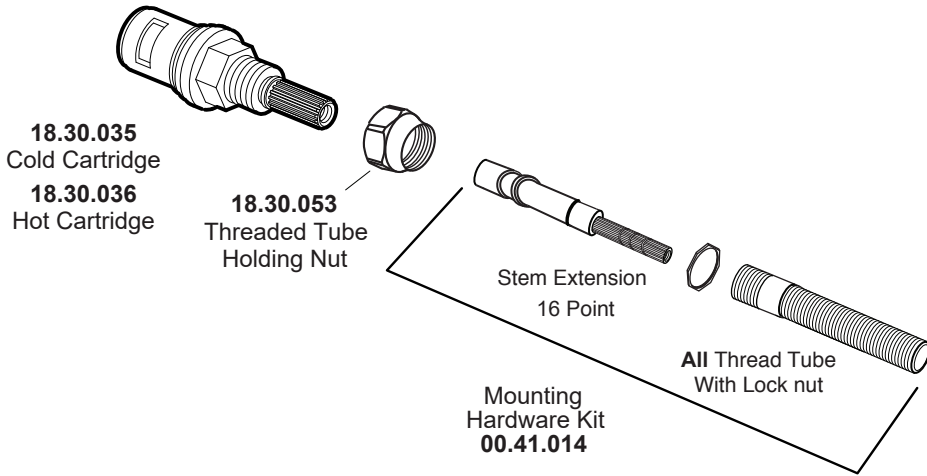

PARTS LIST

2 Valve Shower Set with Chicago Handles

1.008542

1.008542T (Trim Only)
18.30.008 (Rough 8")
18.30.141 (Rough 10")

Additional
Extention Kits
Available for
Purchase

18.30.049
(1) per Handle