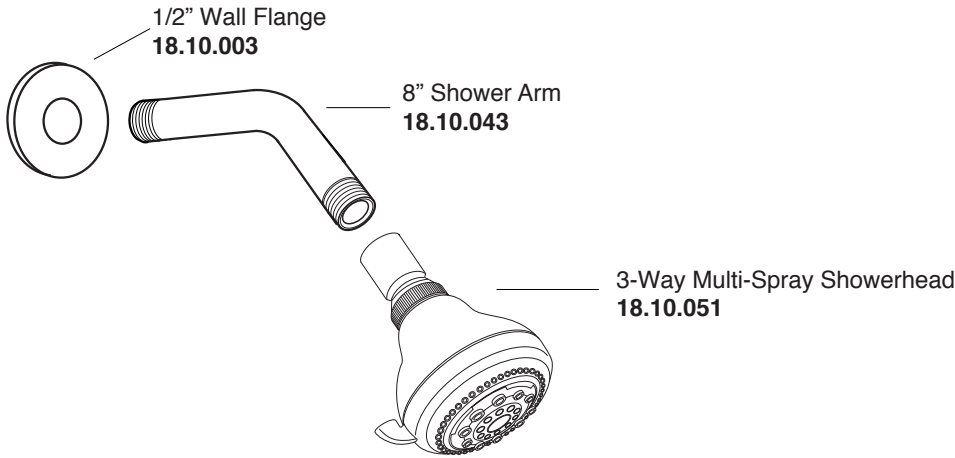

PARTS LIST

2 Valve Shower Set with Chicago Handles

1.008542

1.008542T (Trim Only)
18.30.008 (Rough 8")
18.30.141 (Rough 10")

Additional
Extention Kits
Available for
Purchase

18.30.049
(1) per Handle