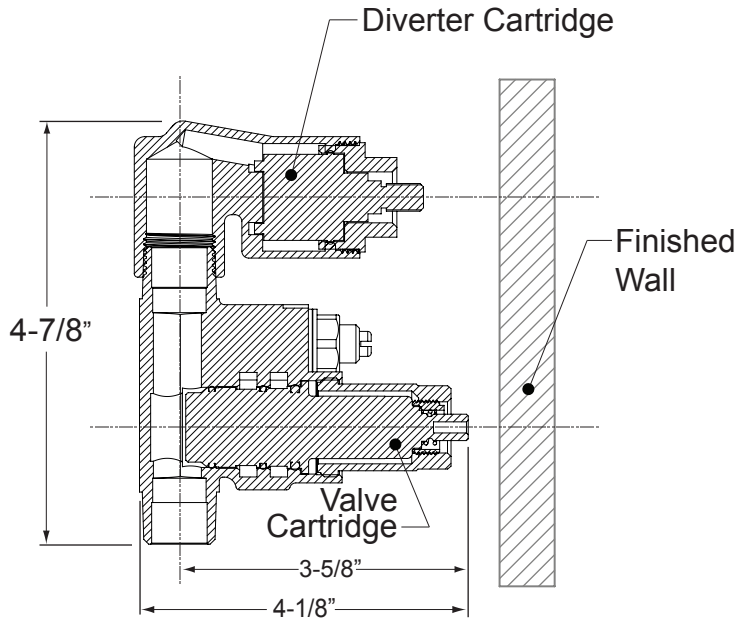

- Forged Brass Construction
- Adjustable Hot Limit Safety Stop with Push-In Override
- Flow capacity / Diverter - 4.5 GPM / 45 psi
- E-mini thermostatic cartridge 18.30.294
- Diverter cartridge 18.30.903

TechData

SPECIFICATIONS

Stella

E-Mini Therm Valve
Remote Thermostatic Valve
with Two-Way Diverter
18.30.292

Rough-In Leftside Cutaway View

*NOTE: Stem and All-Thread Tube will be sent with Handle Trim.

Rectangle Faceplate Leftside View

1.0S0751T
5-3/4" x 3-3/4"

NOTE: MUST purchase Showerhead, Arm, Flange, and other options separately.

Rough-In Top View

*NOTE: Stem and All-Thread Tube will be sent with Handle Trim.

Round Faceplate Leftside View

1.0R0751T
5-3/4" round

NOTE: Measurements are subject to change or cancellation. No responsibility is assumed for use of superseded or voided pages.