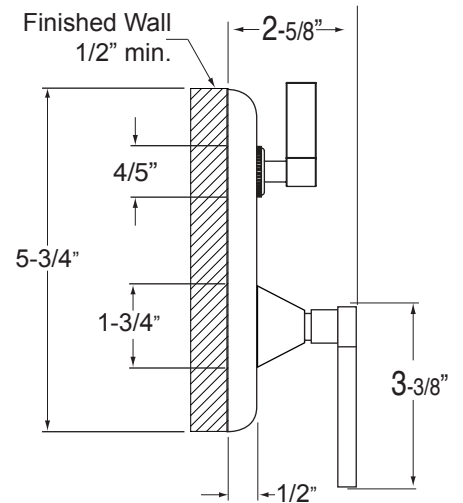

- Forged Brass Construction
- Adjustable Hot Limit Safety Stop with Push-In Override
- Flow capacity / Diverter - 4.5 GPM / 45 psi
- E-mini thermostatic cartridge 18.30.294
- Diverter cartridge 18.30.903

TechData

SPECIFICATIONS

Stella

E-Mini Therm Valve
Remote Thermostatic Valve
with Two-Way Diverter
18.30.292

Rough-In Leftside Cutaway View

*NOTE: Stem and All-Thread Tube will be sent with Handle Trim.

Rectangle Faceplate Leftside View

1.0S0751T
5-3/4" x 3-3/4"

NOTE: MUST purchase Showerhead, Arm, Flange, and other options separately.

Rough-In Top View

*NOTE: Stem and All-Thread Tube will be sent with Handle Trim.

Round Faceplate Leftside View

1.0R0751T
5-3/4" round

NOTE: Measurements are subject to change or cancellation. No responsibility is assumed for use of superseded or voided pages.