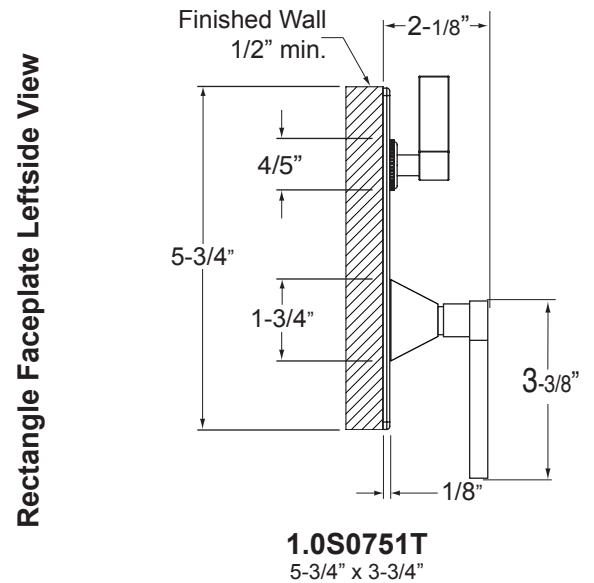

*NOTE: Stem and All-Thread Tube will be sent with Handle Trim.

*NOTE: Stem and All-Thread Tube will be sent with Handle Trim.

TechData

SPECIFICATIONS

Stella

E-Mini Therm Valve
Remote Thermostatic Valve
w/Volume Control
18.30.291

TechData

SPECIFICATIONS

Stella

E-Mini Therm Valve
Remote Thermostatic Valve
with Two-Way Diverter
18.30.292

Rough-In Leftside Cutaway View

*NOTE: Stem and All-Thread Tube will be sent with Handle Trim.

Rectangle Faceplate Leftside View

1.0S0751T
5-3/4" x 3-3/4"

NOTE: MUST purchase Showerhead, Arm, Flange, and other options separately.

Rough-In Top View

*NOTE: Stem and All-Thread Tube will be sent with Handle Trim.

Round Faceplate Leftside View

1.0R0751T
5-3/4" round

NOTE: Measurements are subject to change or cancellation. No responsibility is assumed for use of superseded or voided pages.