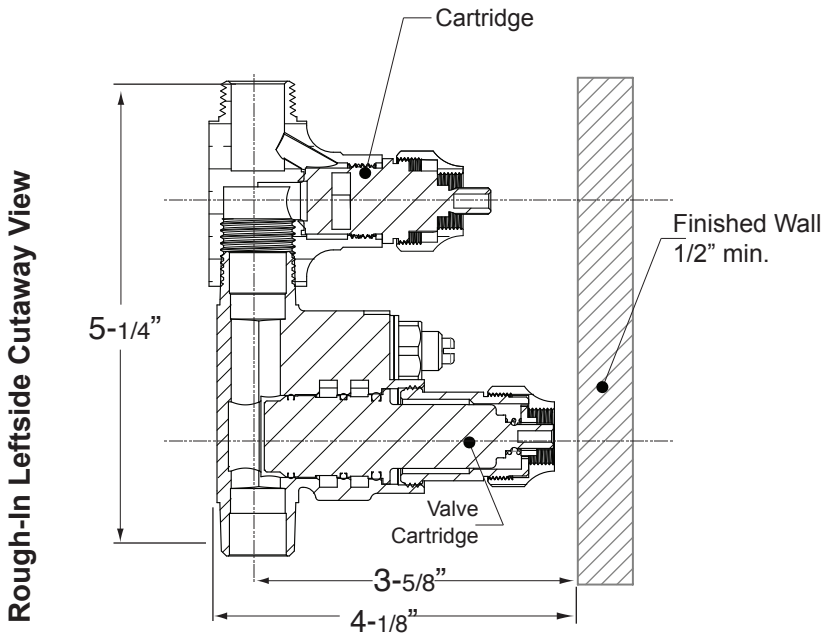

Features:

- Forged Brass Construction
- Adjustable Hot Limit Safety Stop with Push-In Override
- Thermostatic valve cartridge: 18.30.294
- Cartridge: 18.30.903

NOTE: Leave cap on the out-port to modify to 18.30.291

*NOTE: Stem and All-Thread Tube will be sent with Handle Trim.

*NOTE: Stem and All-Thread Tube will be sent with Handle Trim.

TechData

SPECIFICATIONS

Stella

E-Mini Therm Valve
Remote Thermostatic Valve
w/Volume Control
18.30.291

TechData

SPECIFICATIONS

Stella

E-Mini Therm Valve
Remote Thermostatic Valve
with Two-Way Diverter
18.30.292

Rough-In Leftside Cutaway View

*NOTE: Stem and All-Thread Tube will be sent with Handle Trim.

Rectangle Faceplate Leftside View

1.0S0751T
5-3/4" x 3-3/4"

NOTE: MUST purchase Showerhead, Arm, Flange, and other options separately.

Rough-In Top View

*NOTE: Stem and All-Thread Tube will be sent with Handle Trim.

Round Faceplate Leftside View