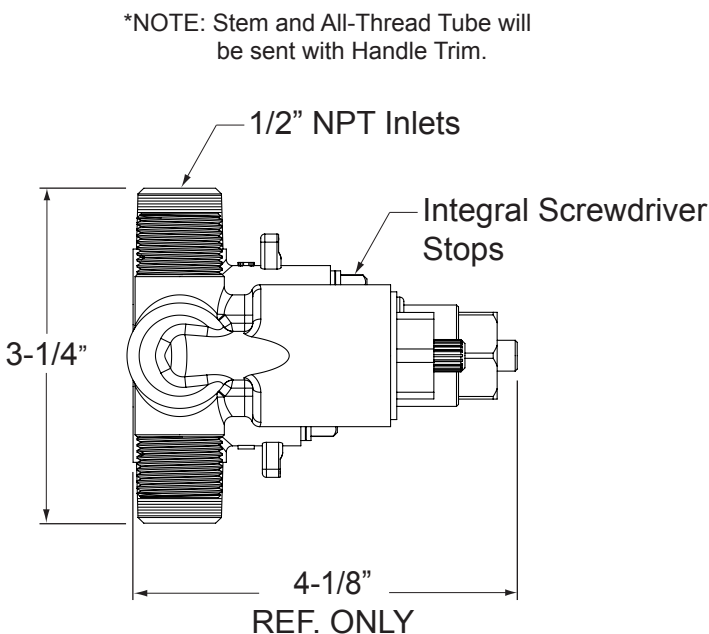

- Forged Brass Construction
- Adjustable Hot Limit Safety Stop with Push-In Override
- Flow capacity / Diverter - 4.5 GPM / 45 psi
- E-mini thermostatic cartridge 18.30.294
- Diverter cartridge 18.30.903

TechData

SPECIFICATIONS

Stella

E-Mini Therm Valve
Remote Thermostatic Valve
with Two-Way Diverter
18.30.292

Rough-In Leftside Cutaway View

*NOTE: Stem and All-Thread Tube will be sent with Handle Trim.

Rectangle Faceplate Leftside View

1.0S0751T
5-3/4" x 3-3/4"

NOTE: MUST purchase Showerhead, Arm, Flange, and other options separately.

Rough-In Top View

*NOTE: Stem and All-Thread Tube will be sent with Handle Trim.

Round Faceplate Leftside View

1.0R0751T
5-3/4" round

NOTE: Measurements are subject to change or cancellation. No responsibility is assumed for use of superseded or voided pages.