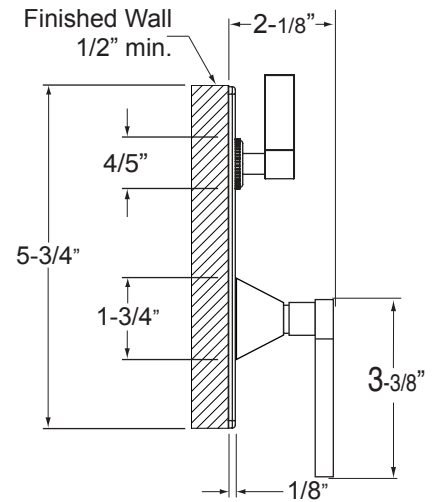

TechData

SPECIFICATIONS

Stella

E-Mini Therm Valve
Remote Thermostatic Valve
with Two-Way Diverter
18.30.292

Rough-In Leftside Cutaway View

*NOTE: Stem and All-Thread Tube will be sent with Handle Trim.

Rectangle Faceplate Leftside View

1.0S0751T
5-3/4" x 3-3/4"

NOTE: MUST purchase Showerhead, Arm, Flange, and other options separately.

Rough-In Top View

*NOTE: Stem and All-Thread Tube will be sent with Handle Trim.

Round Faceplate Leftside View

1.0R0751T
5-3/4" round

NOTE: Measurements are subject to change or cancellation. No responsibility is assumed for use of superseded or voided pages.