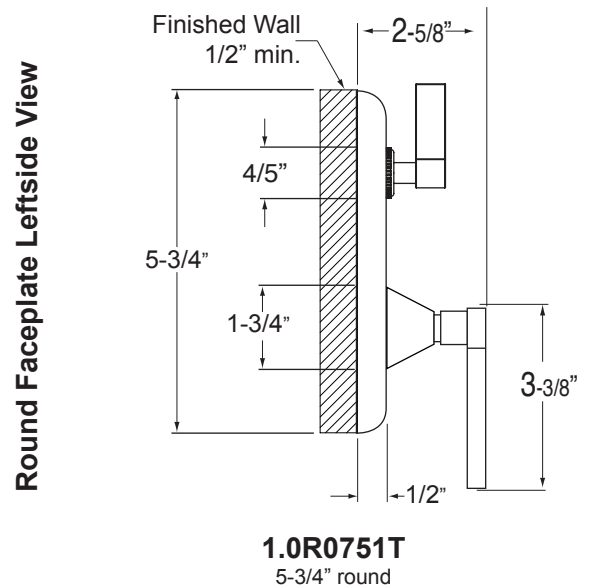

NOTE: Measurements are subject to change or cancellation. No responsibility is assumed for use of superseded or voided pages.