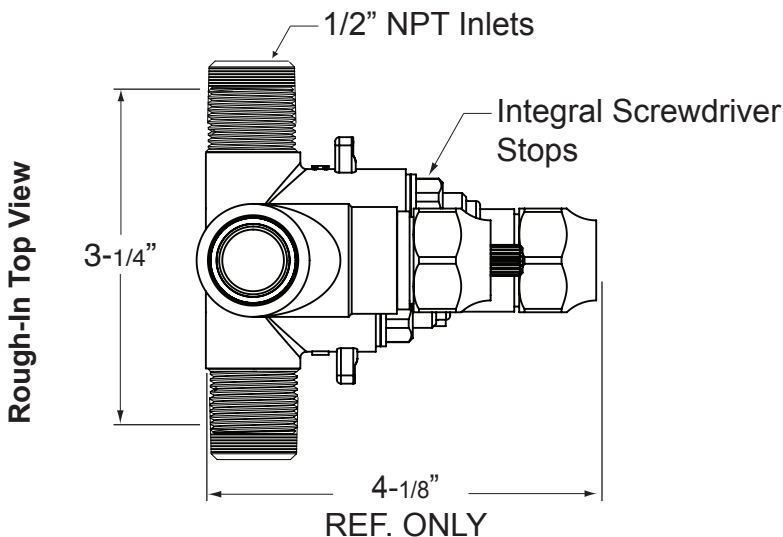

Features:

- Forged Brass Construction
- Adjustable Hot Limit Safety Stop with Push-In Override
- Thermostatic valve cartridge: 18.30.294
- Cartridge: 18.30.903

NOTE: Leave cap on the out-port to modify to 18.30.291

*NOTE: Stem and All-Thread Tube will be sent with Handle Trim.

*NOTE: Stem and All-Thread Tube will be sent with Handle Trim.

TechData

SPECIFICATIONS

Stella

E-Mini Therm Valve
Remote Thermostatic Valve
w/Volume Control
18.30.291

- Forged Brass Construction
- Adjustable Hot Limit Safety Stop with Push-In Override
- Flow capacity / Diverter - 4.5 GPM / 45 psi
- E-mini thermostatic cartridge 18.30.294
- Diverter cartridge 18.30.903

1.0S0751T
5-3/4" x 3-3/4"

NOTE: MUST purchase Showerhead, Arm, Flange, and other options separately.

Rough-In Top View

*NOTE: Stem and All-Thread Tube will be sent with Handle Trim.

Round Faceplate Leftside View