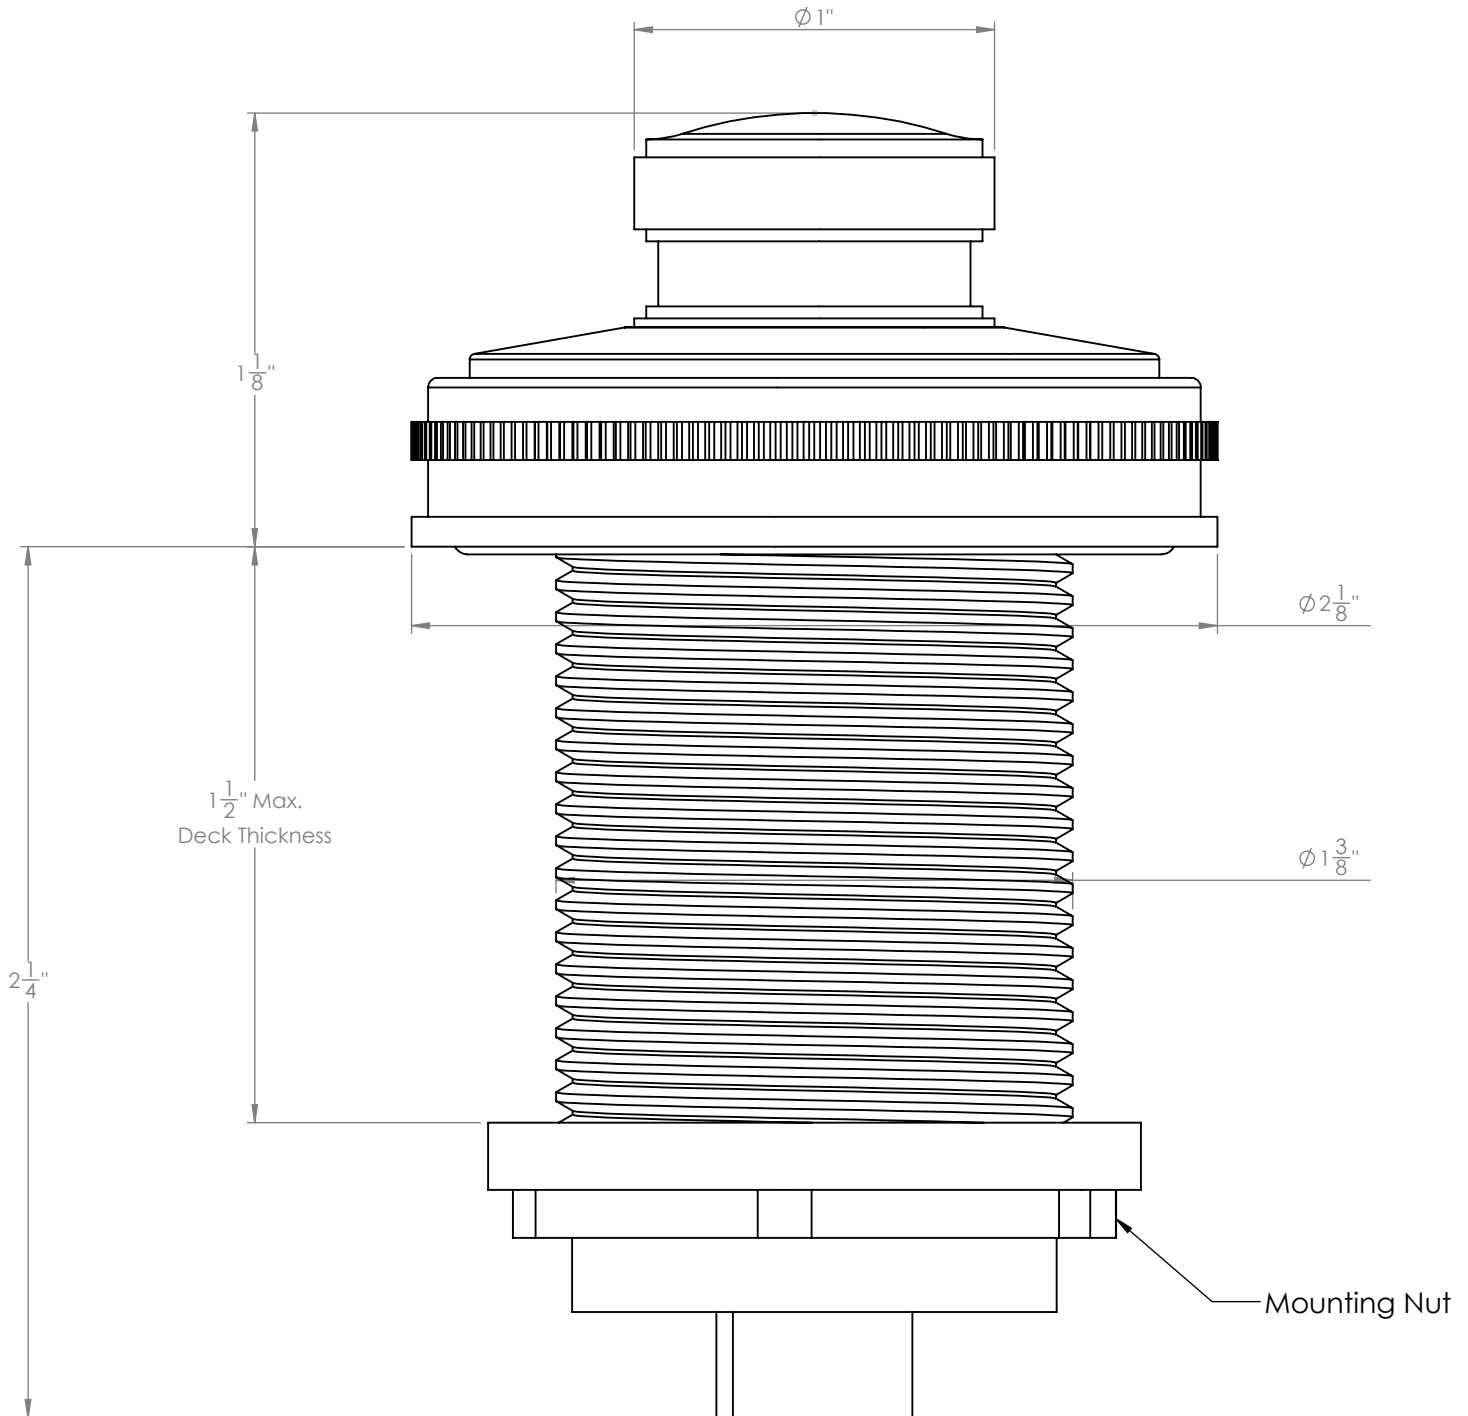

**FEATURES:**

- All brass construction.
- Available in all finishes. Warranty varies according to finish selection.

2500 Series Air Switch

18.37.004

Note: Measurements are subject to change. No responsibility is assumed for use of superseded or voided pages.