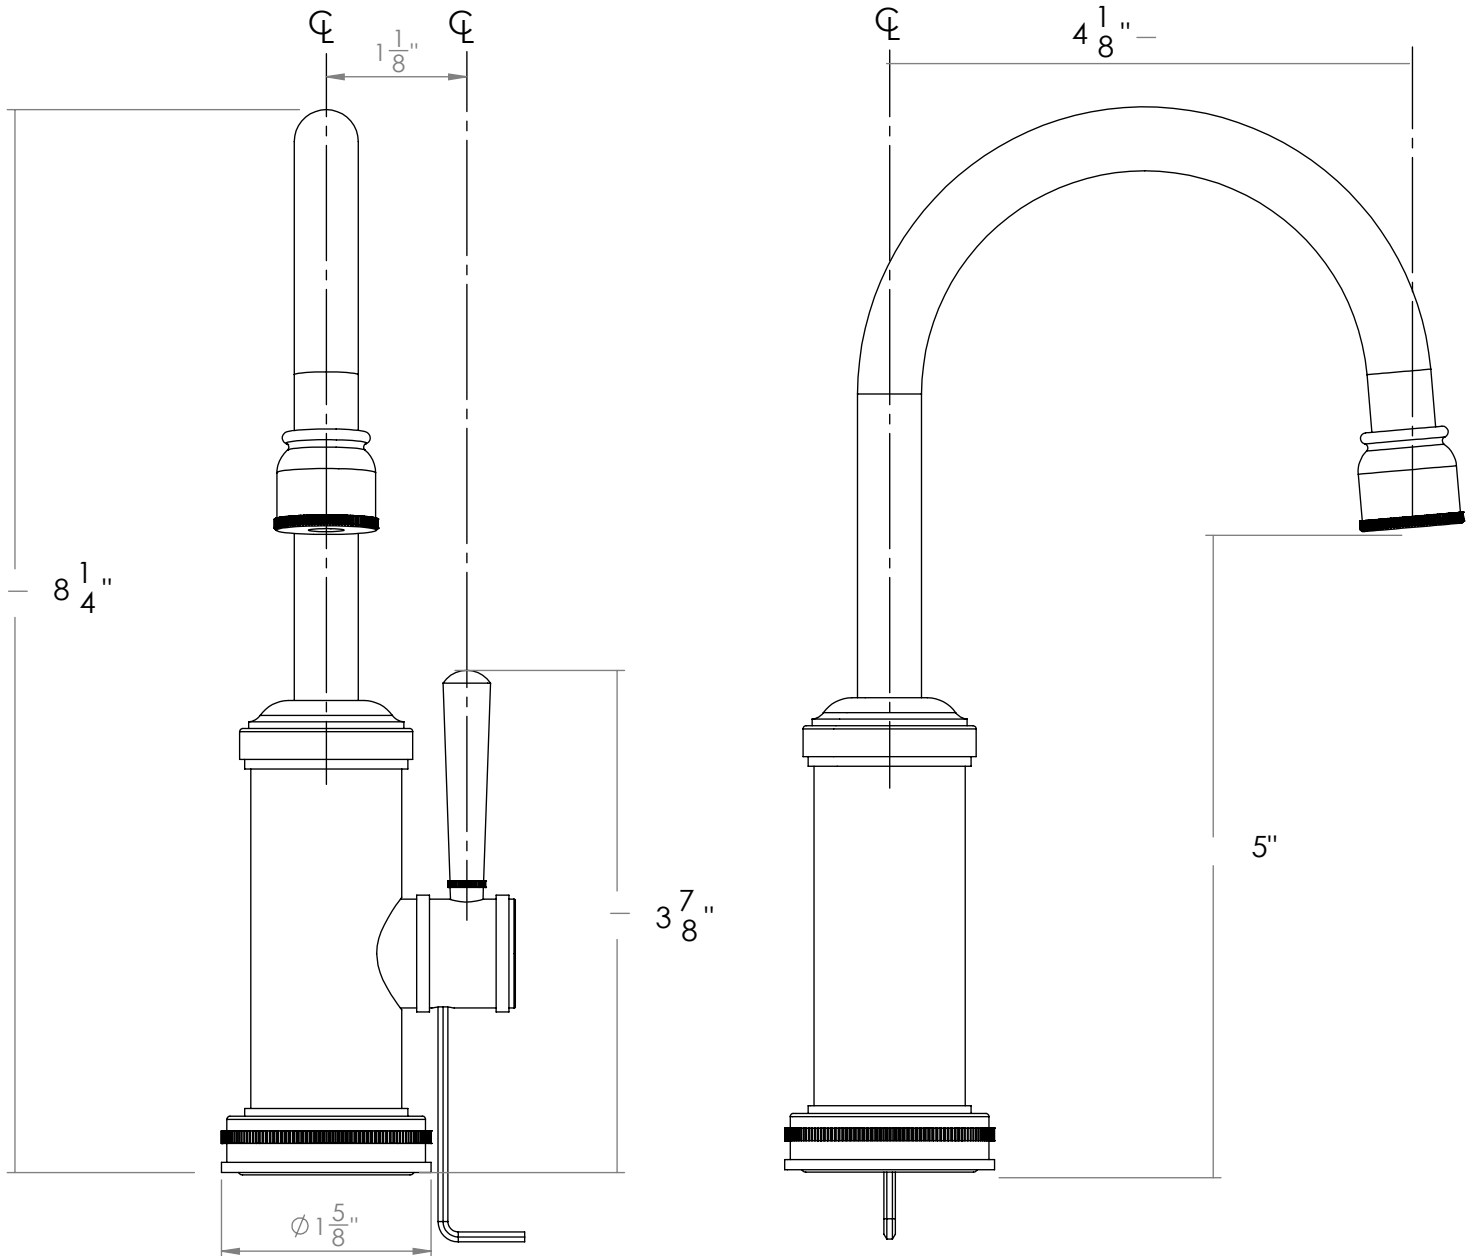

FEATURES:

- All brass construction.
- Swivel Spout
- .5gpm flow rate
- Fits most cold/filtered units with compression connections
- Available in all finishes. Warranty varies according to finish selection.

SPECIFICATIONS

2500 Series Cold Water Dispenser

1.250044

Note: Measurements are subject to change. No responsibility is assumed for use of superseded or voided pages.