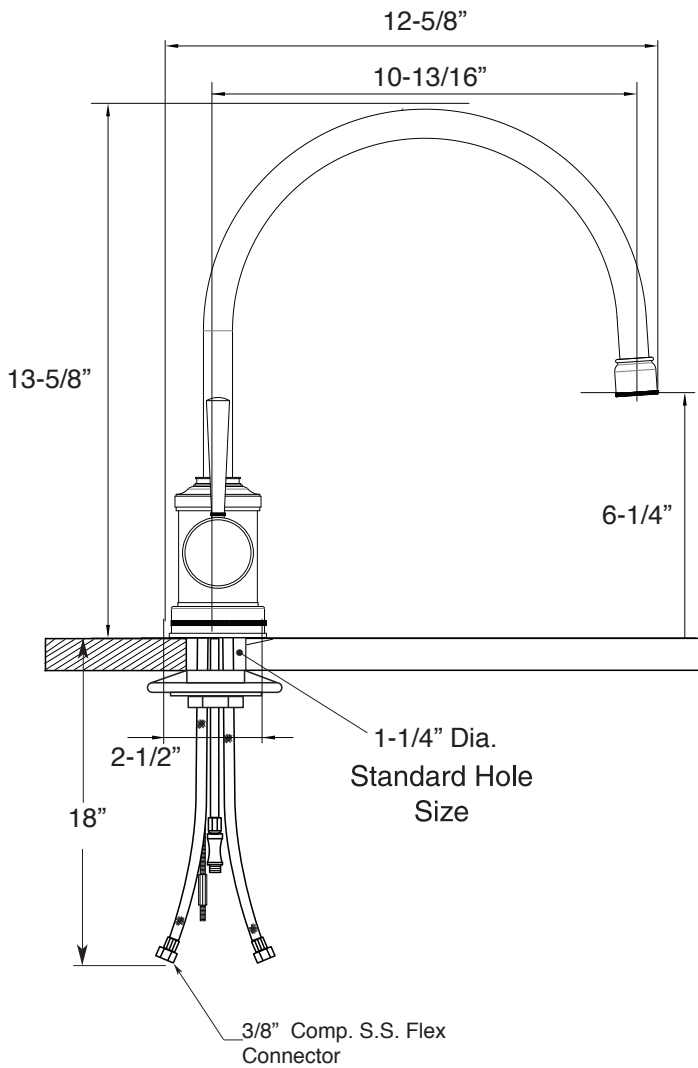

**FEATURES:**

- All brass construction
- Available in all Sigma finishes
- Maximum deck thickness: 5"
- Swivel Spout
- Maximum flow rate 1.75 GPM

## 2500 Single Hole Kitchen Faucet

1.2500020

Note: Measurements are subject to change or cancellation. No responsibility is assumed for use of superseded or voided pages.