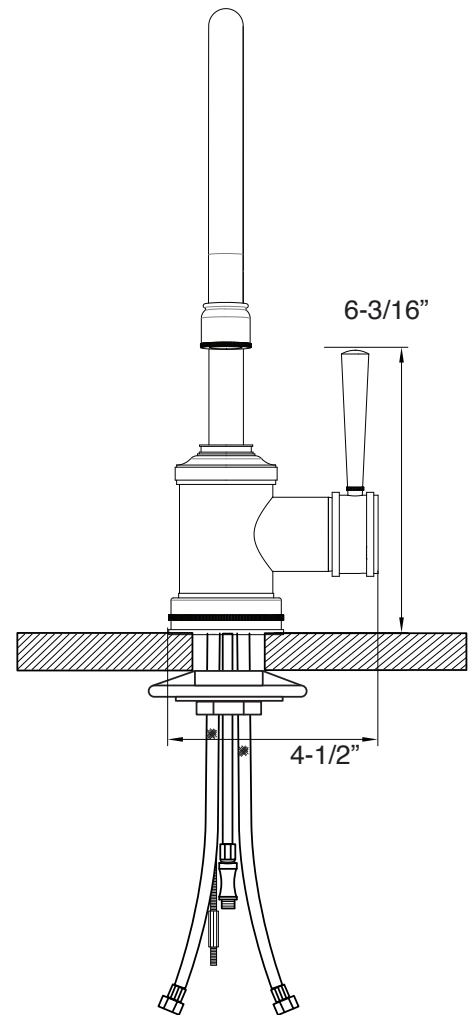

**FEATURES:**

- All brass construction
- Available in all Sigma finishes
- Maximum deck thickness: 5"
- Swivel Spout
- Maximum flow rate 1.75 GPM

## 2500 Single Hole Kitchen Faucet

1.2500020

Note: Measurements are subject to change or cancellation. No responsibility is assumed for use of superseded or voided pages.