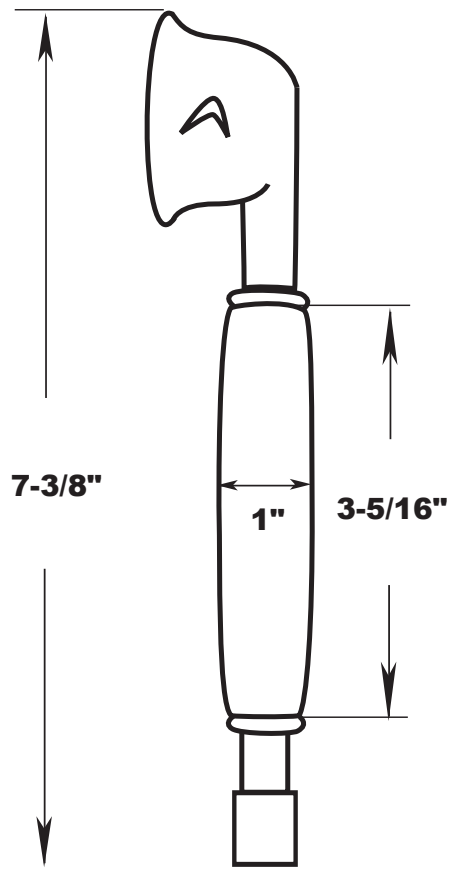

FEATURES:

- 1.8 gpm flow restricter installed in shower wand
- Available in all Sigma finishes. Warranty varies according to finish selection.

Smooth Telephone Handshower Wand

18.10.040

Note: Measurements are subject to change or cancellation. No responsibility is assumed for use of superseded or voided pages.