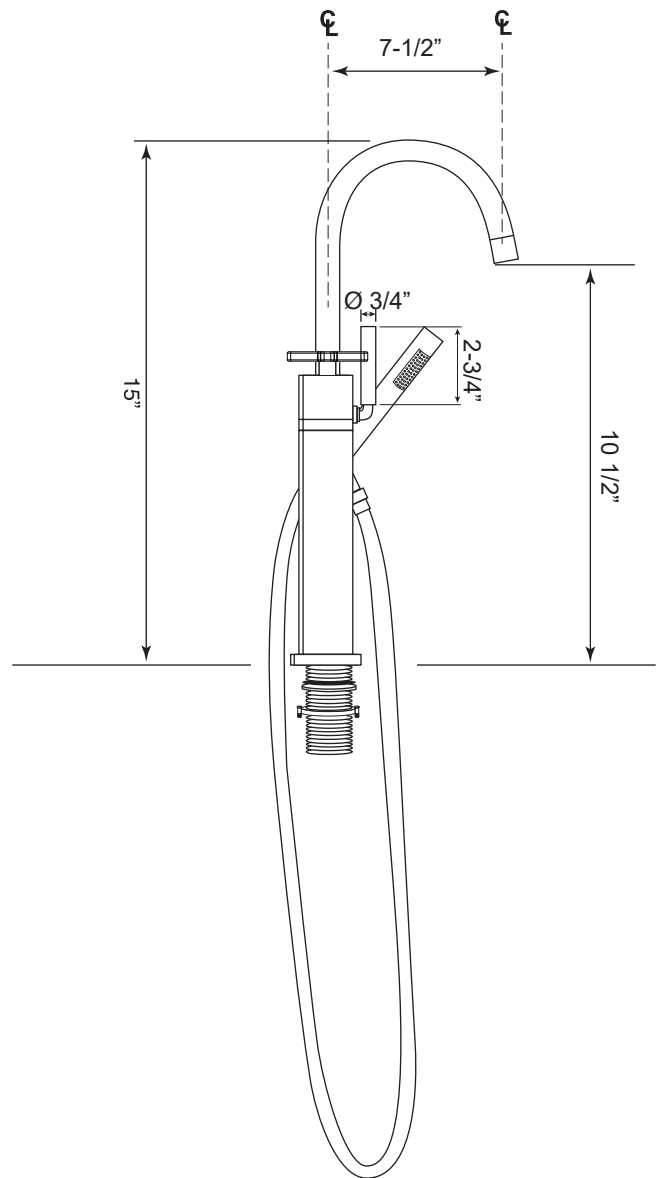

FEATURES:

- All brass construction.
- Available in all Sigma finishes
- Replacement cartridges
18.30.010 - COLD / 18.30.011 - HOT
- Flow rate 7.5 gpm / 45 psi

Contemporary Deckmount Tub Filler with Handshower and Stella X Handles

1.0008510

Note: Measurements are subject to change or cancellation. No responsibility is assumed for use of superseded or voided pages.