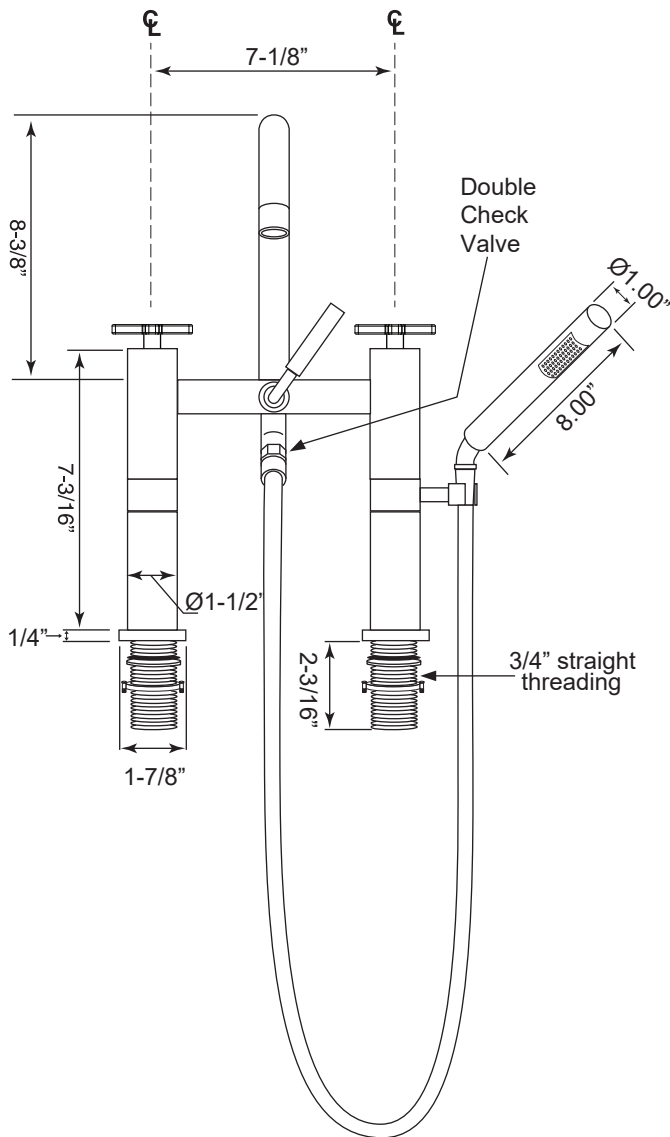

FEATURES:

- All brass construction.
- Available in all Sigma finishes
- Replacement cartridges
18.30.010 - COLD / 18.30.011 - HOT
- Flow rate 7.5 gpm / 45 psi

Contemporary Deckmount Tub Filler with Handshower and Stella X Handles

1.0008510

Note: Measurements are subject to change or cancellation. No responsibility is assumed for use of superseded or voided pages.