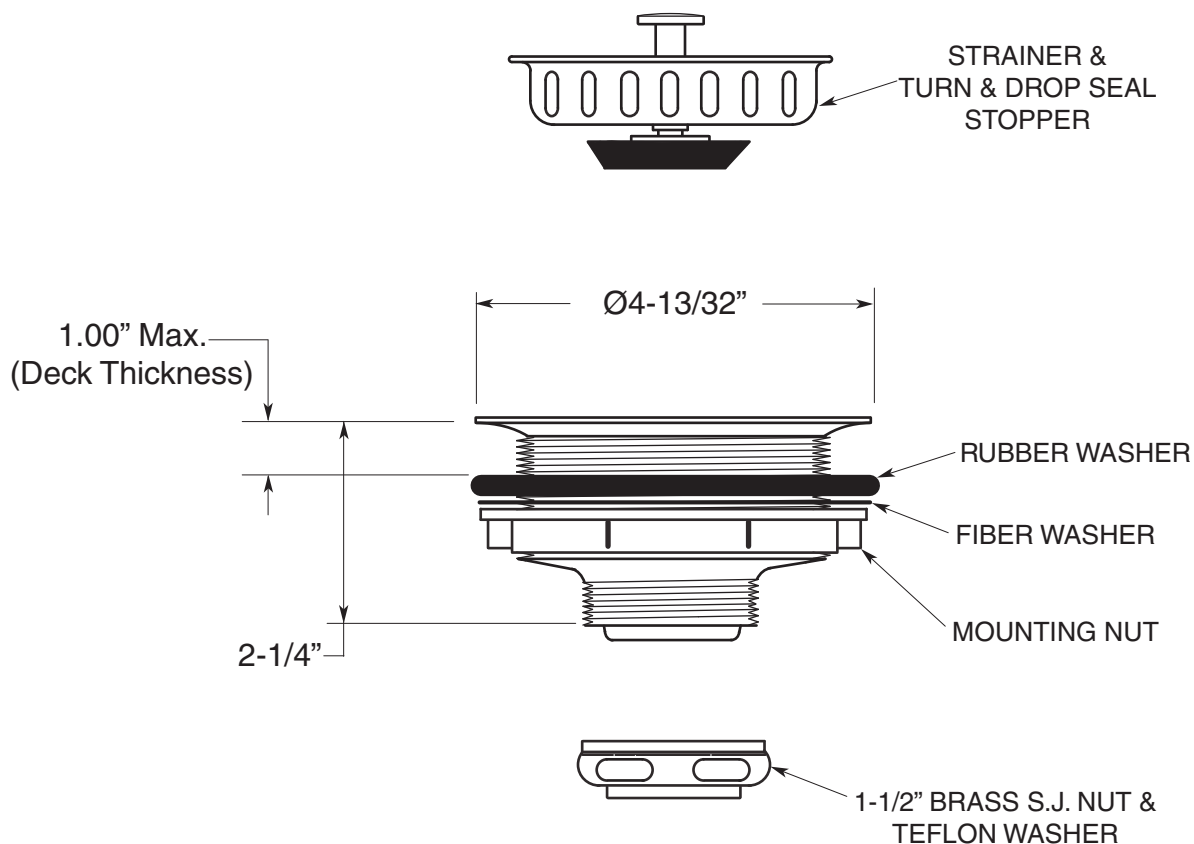

FEATURES:

- Brass construction - body
- Available in all Sigma finishes
- Maximum deck thickness: 1.00"
- 3-1/2" to 4.00" diam. mounting hole required

SPECIFICATIONS

Kitchen & Bar

3-1/2" Button Drop Post
Kitchen Basket Strainer
APS.11.252

Note: Measurements are subject to change or cancellation. No responsibility is assumed for use of superseded or voided pages.