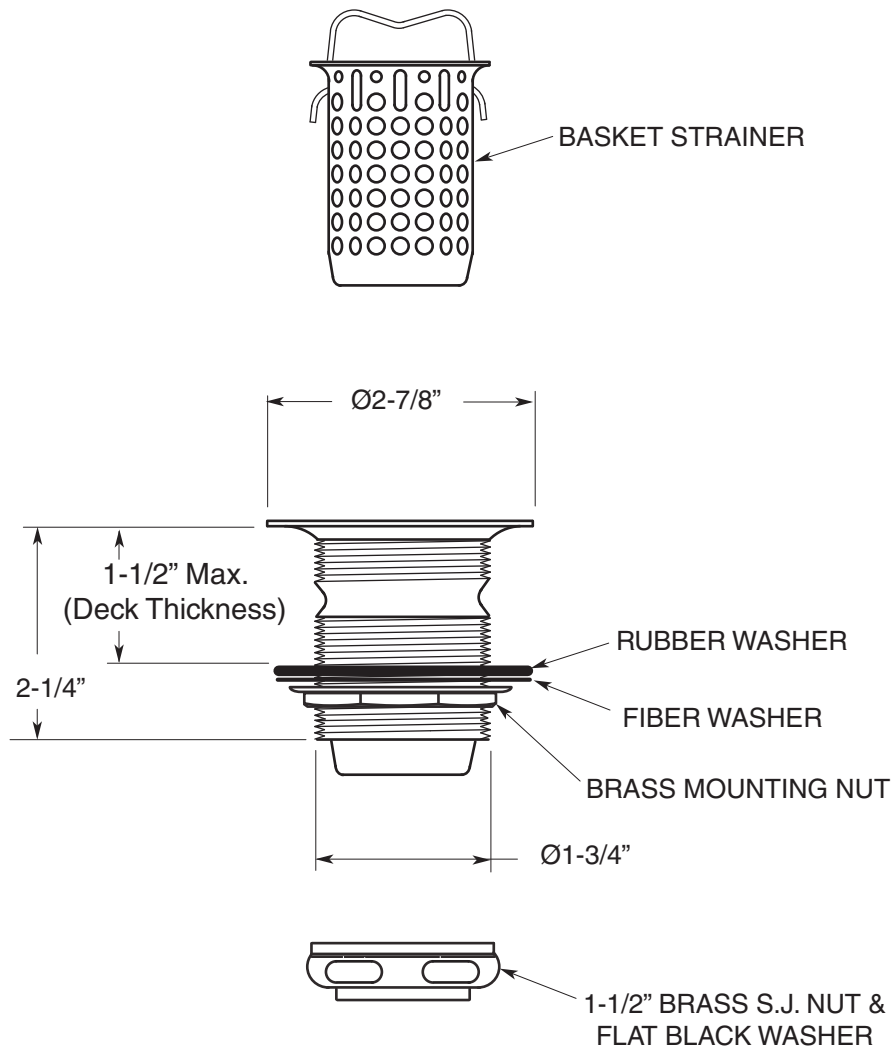

FEATURES:

- Body is brass construction.
- Available in all Sigma finishes. Warranty varies according to finish selection.
- Maximum deck thickness: 1-1/2"
- 2.00" Dia. mounting hole required

SPECIFICATIONS

Kitchen & Bar

2" Junior Basket Strainer
1-1/2" Slip Joint Nut & Washer
APS.11.261

Note: Measurements are subject to change or cancellation. No responsibility is assumed for use of superseded or voided pages.