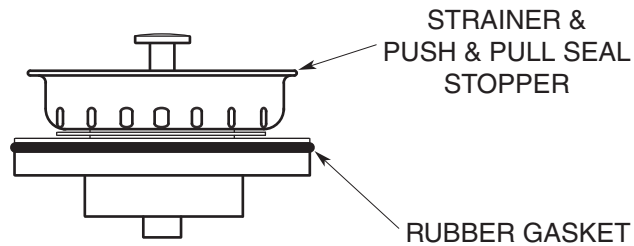

FEATURES:

- Stainless Steel construction body.
- Use mounting hardware supplied with garbage disposal.
- Not available in all Sigma finishes. Contact Customer Service.
- Maximum deck thickness: 2.00"
- 3-1/2" to 4.00" dia. mounting hole required

Kitchen & Bar

3-1/2" Fireclay Type Application
& Waste King 3 Bolt Type
Disposer
Stopper & Strainer
APS.11.363

Note: Measurements are subject to change or cancellation. No responsibility is assumed for use of superseded or voided pages.