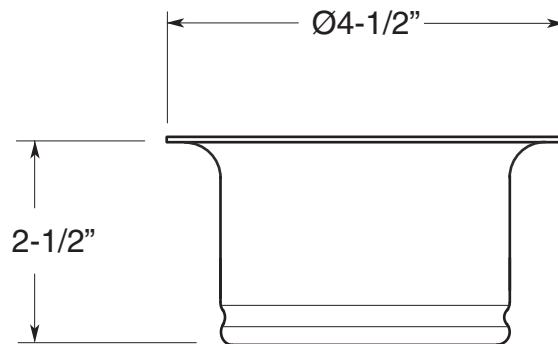

FEATURES:

- Stainless Steel construction body.
- Use mounting hardware supplied with garbage disposal.
- Not available in all Sigma finishes. Contact Customer Service.
- Maximum deck thickness: 2.00"
- 3-1/2" to 4.00" dia. mounting hole required

Kitchen & Bar

3-1/2" Fireclay Type Application
& Waste King 3 Bolt Type
Disposer
Stopper & Strainer
APS.11.363

Note: Measurements are subject to change or cancellation. No responsibility is assumed for use of superseded or voided pages.