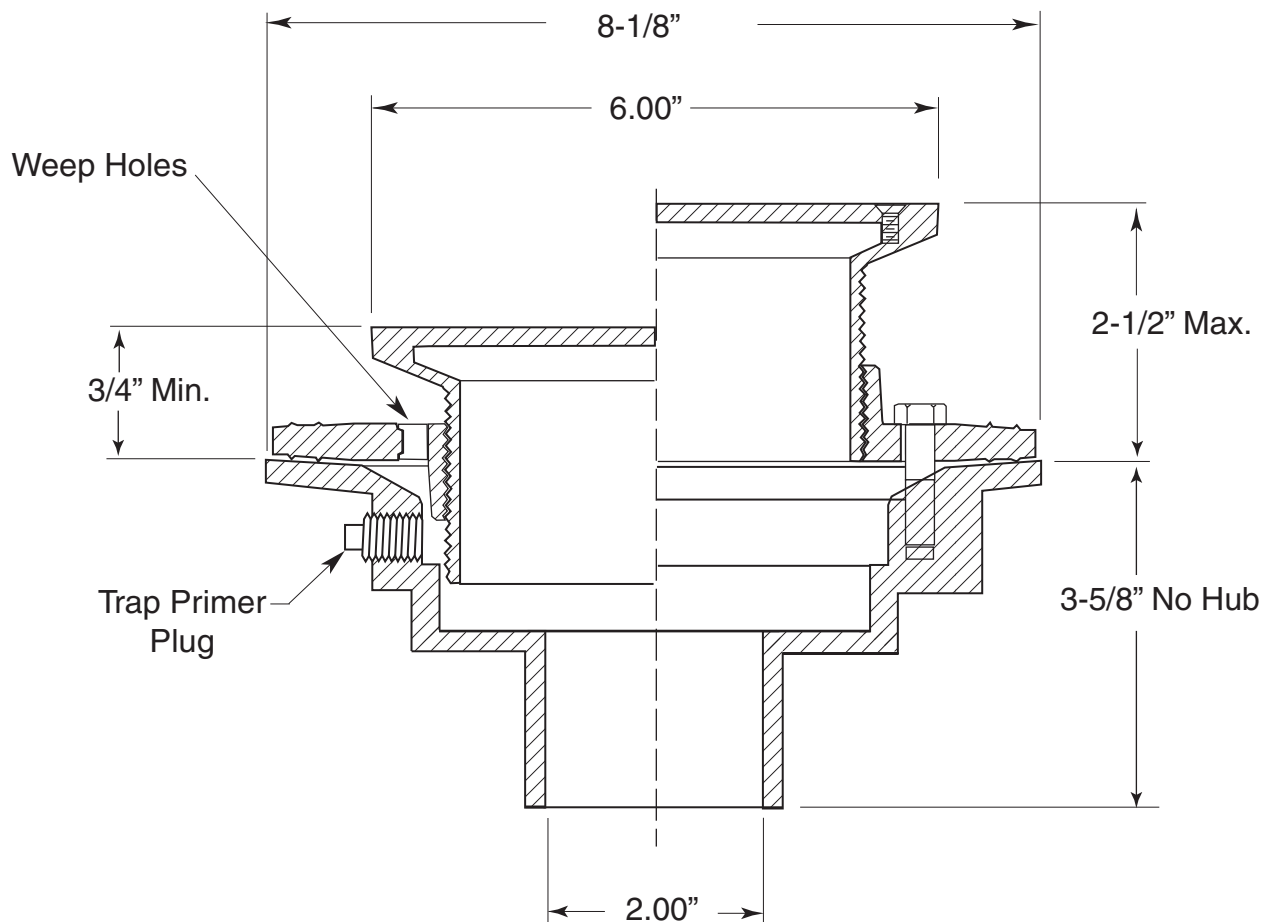

Specifications

APS

American Plumbing Specialties

6" Square Cast Iron Floor Drain
with Solid Nickel Bronze Top

APS.11.505

APS.11.505T (Trim Only)

FEATURES:

- Cast iron construction.
- 6" x 6" Square adjustable Solid Nickel Bronze Strainer Assembly.
- Reversible clamping collar.
- Available in most finishes.

Note: Measurements are subject to change or cancellation. No responsibility is assumed for use of superseded or voided pages.