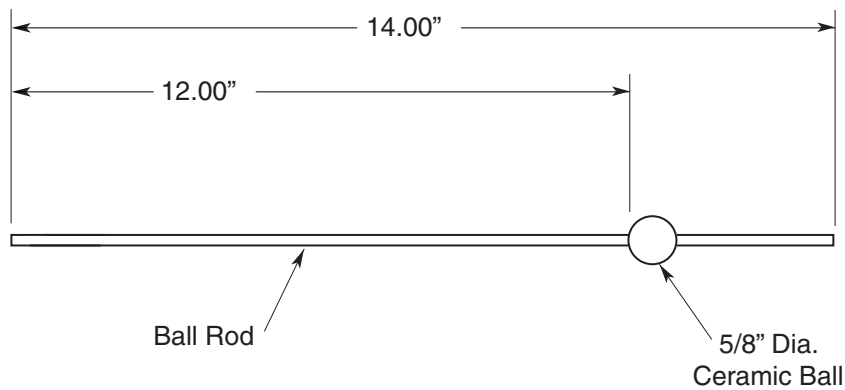

Specifications

APS

American Plumbing Specialties

Extended Ball Rod
For Pop-Up Assembly

APS.11.019

FEATURES:

- All brass construction.
- Available only in Chrome plate.
- For use on extra large sinks

Note: Measurements are subject to change or cancellation. No responsibility is assumed for use of superseded or voided pages.