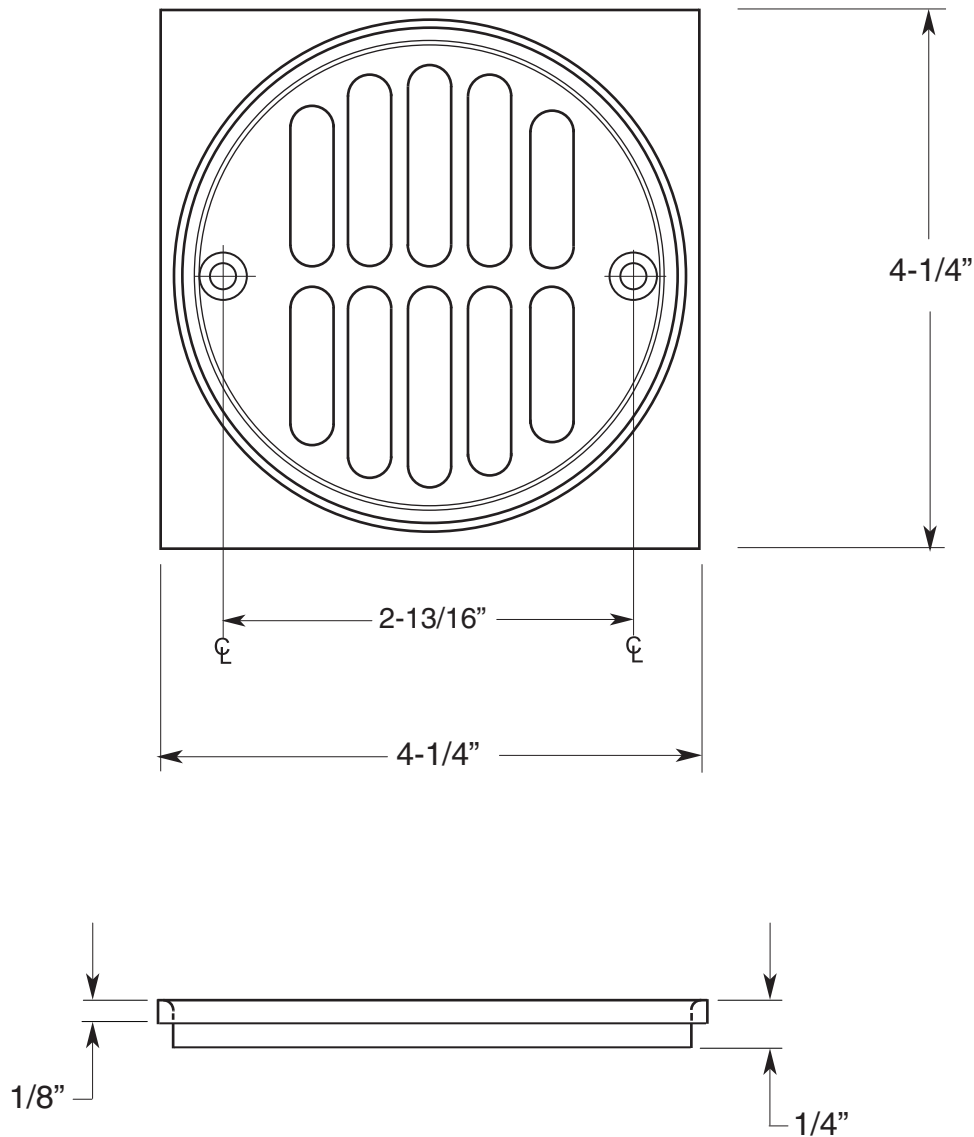

**FEATURES:**

- Brass construction.
- Mounting screws are supplied
- Available in all finishes.

Deluxe Trim Set  
Square Tile Flange, Grill,  
Crown & Mounting Screws

APS.11.265

Note: Measurements are subject to change or cancellation. No responsibility is assumed for use of superseded or voided pages.