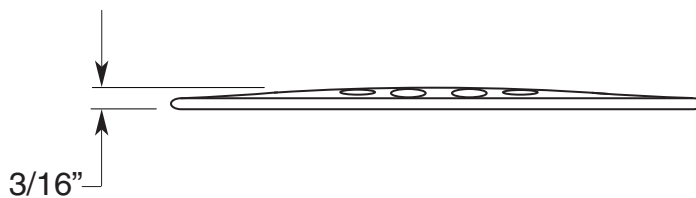

**Specifications**

**APS**

American Plumbing Specialties

Replacement Strainer  
with Screw for  
Trip Waste & Overflow

APS.11.268

**FEATURES:**

- Brass construction.
- Mounting screw, 1-3/4" long flat head phillips: supplied.
- Fits Gerber type strainer waste & overflow
- Available in all finishes.

Note: Measurements are subject to change or cancellation. No responsibility is assumed for use of superseded or voided pages.