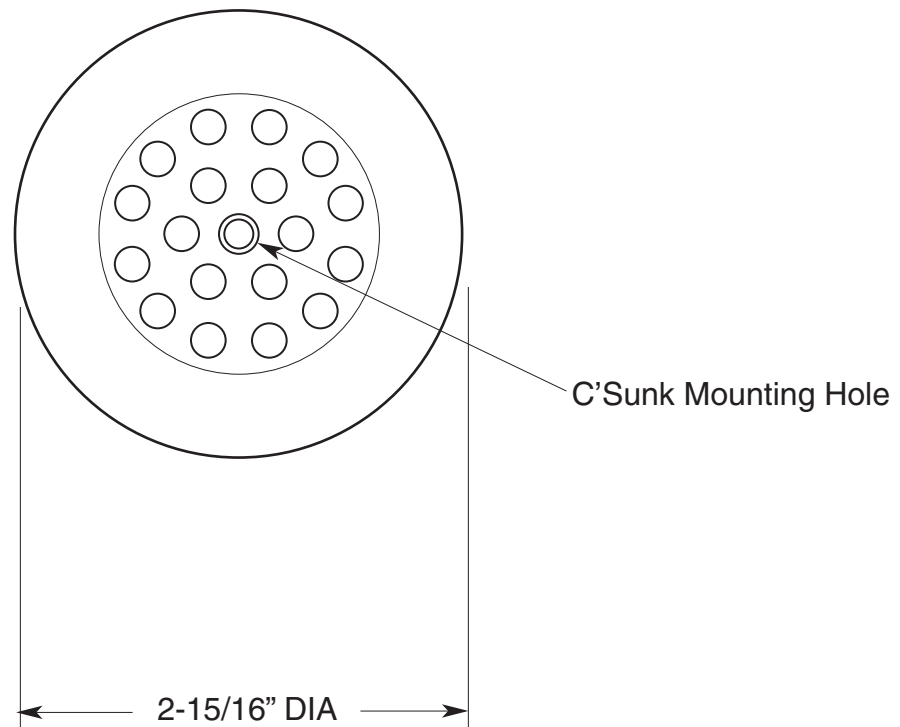

**Specifications**

**APS**

American Plumbing Specialties

Replacement Strainer  
with Screw for  
Trip Waste & Overflow

APS.11.268

**FEATURES:**

- Brass construction.
- Mounting screw, 1-3/4" long flat head phillips: supplied.
- Fits Gerber type strainer waste & overflow
- Available in all finishes.

Note: Measurements are subject to change or cancellation. No responsibility is assumed for use of superseded or voided pages.