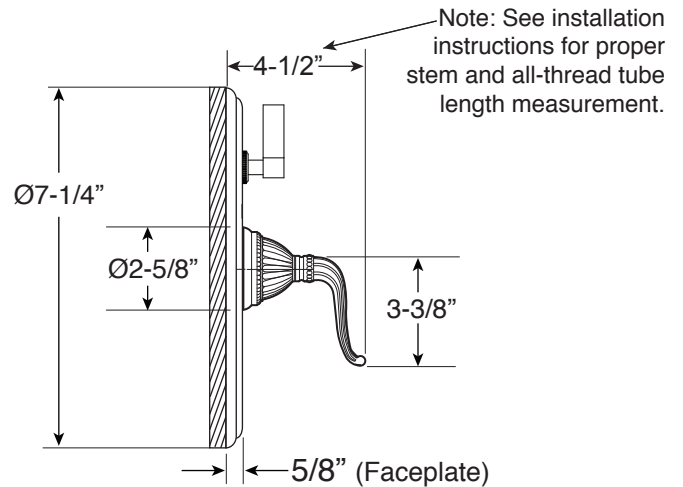

Series 3200

Pressure Balance Shower by Shower Set

1.000267

(1.000267T - Trim Only)

Jefferson Elite II Handle

16 pt.

FEATURES:

- Forged brass construction
- Valve cartridge 18.30.893
- Diverter cartridge: 18.30.898
- Adjustable hot limit safety stop
- Reversible cartridge
- 4.5 GPM @ 45 PSI

FRONT VIEW

SIDE VIEW

**Note: Stem and all-thread tube will be sent with handle trim.*

Please Note:

Must purchase the two desired shower components separately. See current catalog for shower component options.

Note: Measurements are subject to change. No responsibility is assumed for use of superseded or voided pages.