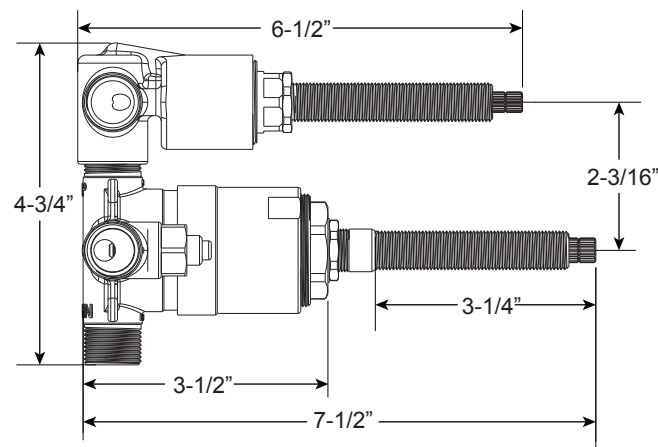

Series 3200

Pressure Balance Shower by Shower Set

1.000267

(1.000267T - Trim Only)

Jefferson Elite II Handle

16 pt.

FEATURES:

- Forged brass construction
- Valve cartridge 18.30.893
- Diverter cartridge: 18.30.898
- Adjustable hot limit safety stop
- Reversible cartridge
- 4.5 GPM @ 45 PSI

FRONT VIEW

SIDE VIEW

**Note: Stem and all-thread tube will be sent with handle trim.*

Please Note:

Must purchase the two desired shower components separately. See current catalog for shower component options.

Note: Measurements are subject to change. No responsibility is assumed for use of superseded or voided pages.