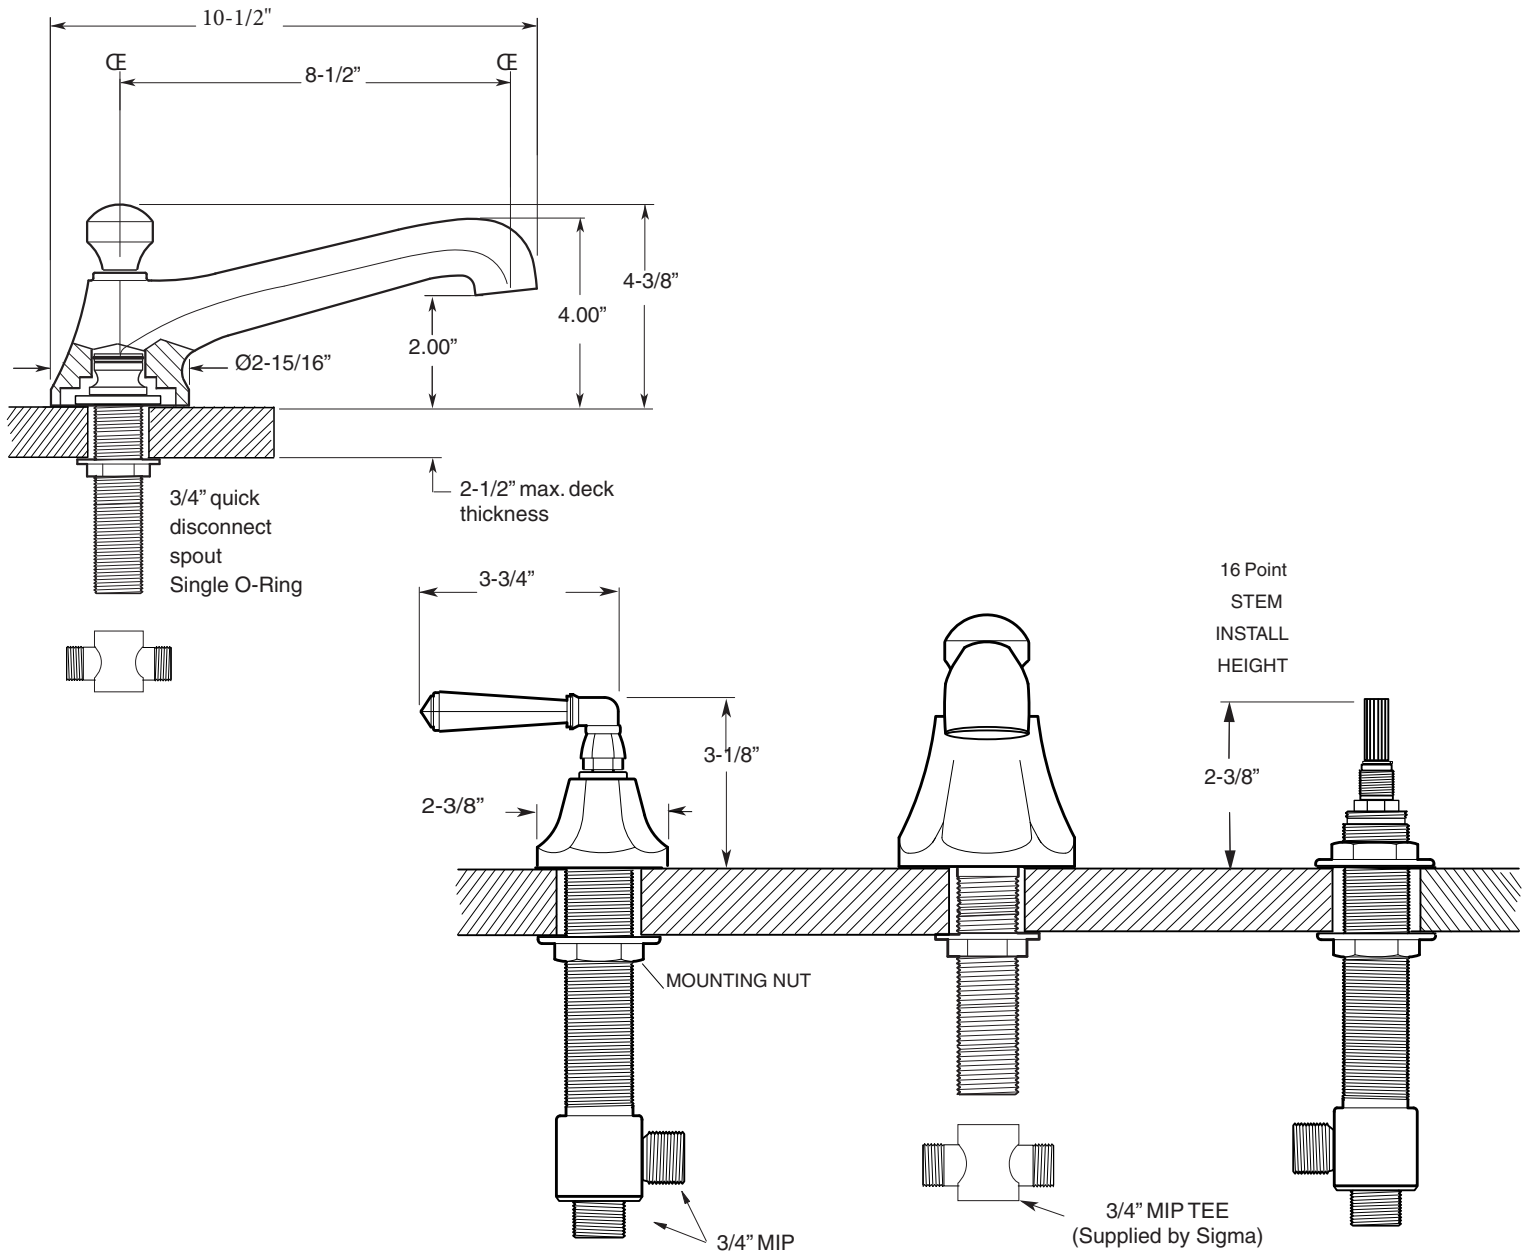

FEATURES:

- All brass construction.
- 3/4" valve bodies with 16 PT. 1/4-turn ceramic disc cartridge.
 - 18.30.017 Cold, 18.30.018 Hot
- Available in all finishes. Warranty varies according to finish.

300 Series 3-Hole Roman Tub Set with Windham Handle

1.301077

1.301077T - Trim Only

18.30.006 - Rough Kit

NOTE: Spout and valves install through 1-1/4" diameter holes.
Plumber to provide 3/4" supply lines to valves