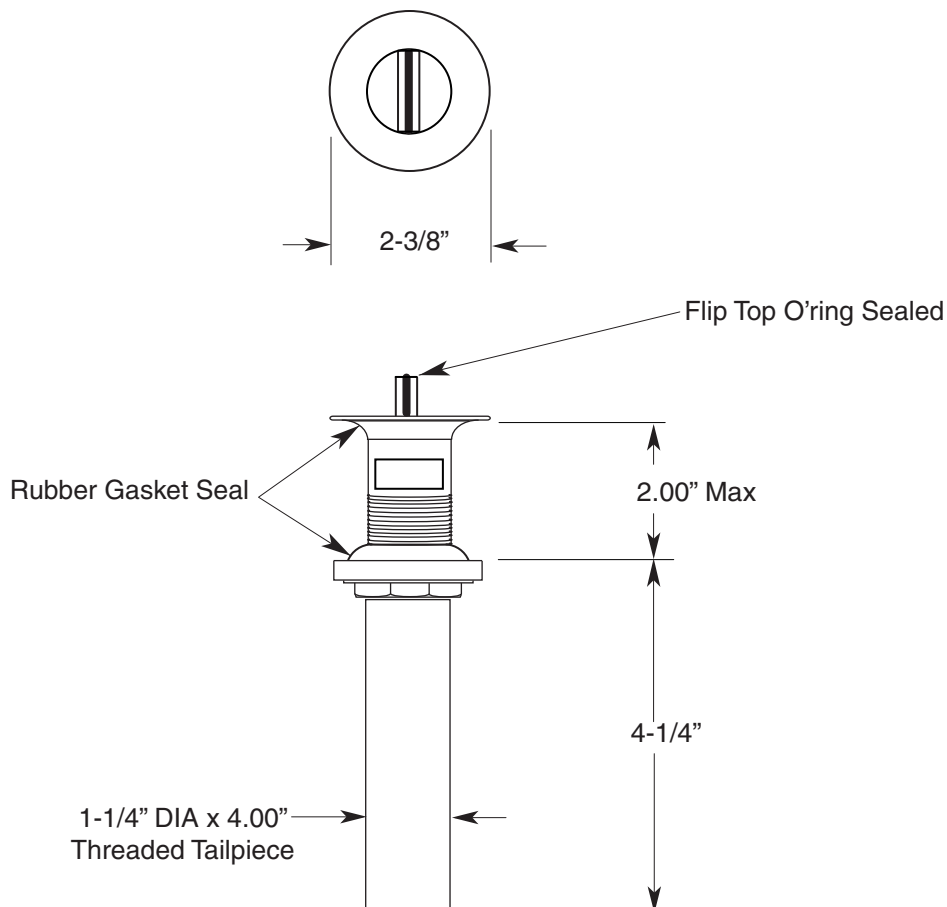

DISCONTINUED

FEATURES:

- All brass construction.
- Fits 1-1/2" hole. 1-1/4" x 6-1/4" with overflow holes.
- All parts are finished.
- Available in all finishes.

Note: Measurements are subject to change or cancellation. No responsibility is assumed for use of superseded or voided pages.